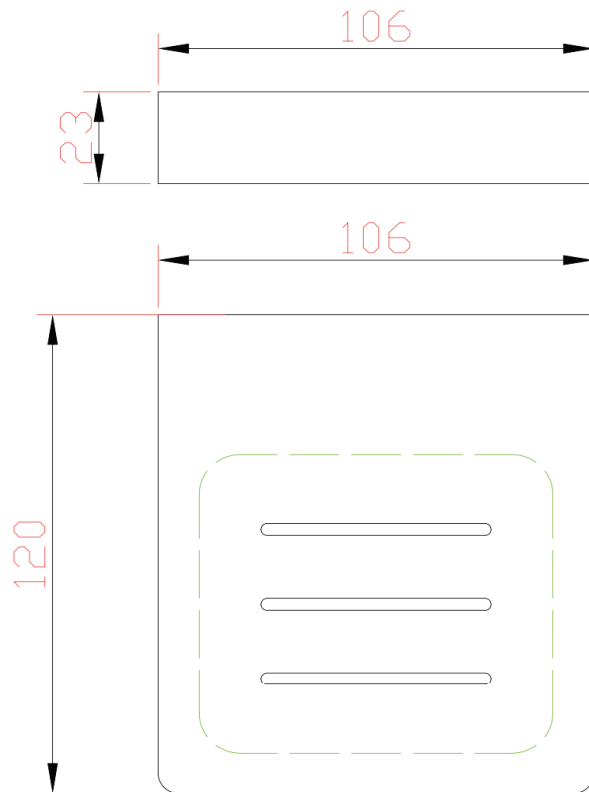

Circle Soap Dish

Brushed Brass

Product Specifications

Code CIR-42-BB

Barcode 9339897018326

Material Stainless Steel

Finish Brushed Brass

Experience, the difference.