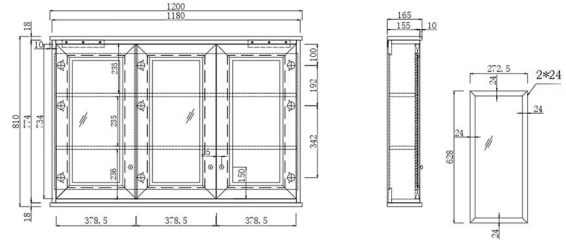

## Coventry 120 x 81 Mirror Shaving Cabinet

BATHROOM | KITCHEN | LAUNDRY | TRADITIONAL & HAMPTONS STYLE SPECIALISTS

### Specifications

- Material: Genuine rubberwood timber
- Thick-plated bevelled mirror
- Cabinet Finish: White Polyurethane Satin
- Includes concealed sturdy wall brackets
- Configuration: Three soft close doors with Blum hardware
- Includes internal shelves
- Chrome knob handles come included free with this mirror shaving cabinet. If you would like to upgrade to antique brass, just add the code THSP006 at \$0 or for matte black, just add the code THSP007 at \$0 and the quantity needed for the mirror shaving cabinet