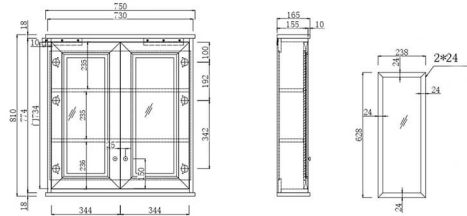

Coventry 75 x 81 Mirror Shaving Cabinet

BATHROOM | KITCHEN | LAUNDRY | TRADITIONAL & HAMPTONS STYLE SPECIALISTS

Specifications

- Material: Genuine rubberwood timber
- Thick-plated bevelled mirror
- Cabinet Finish: White Polyurethane Satin
- Includes concealed sturdy wall brackets
- Configuration: Two soft close doors with Blum hardware
- Includes internal shelves
- Chrome knob handles come included free with this mirror shaving cabinet.
- If you would like to upgrade to antique brass, just add the code THSP006 at \$0 or for matte black, just add the code THSP007 at \$0 and the quantity needed for the mirror shaving cabinet