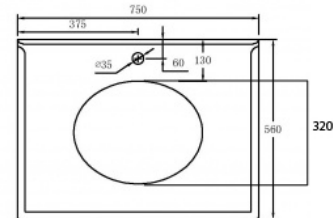

Coventry 75 x 55 Satin White Vanity with Real Marble Top & Ceramic Undercounter Basin

TRADITIONAL & HAMPTONS STYLE SPECIALISTS

BATHROOM | KITCHEN | LAUNDRY

Specifications

- Top Material: Genuine Carrara marble
- Basin Material: Ceramic
- Vanity Material: Genuine rubberwood timber
- Vanity Finish: White Polyurethane Satin
- Requires waste: 32mm with overflow
- Tap Holes Available: One or three
- Configuration: Two soft close doors, to one internal door
- Matte black and chrome knob handles come included free with this vanity, install whichever you choose.
- Includes 100mm high marble splashback
- Suitable for P-trap and S-trap installation
- Natural stone variations: Marble is a natural material so each top is one of a kind. As it is a product of nature, it is prone to variations in colour, shade, pattern, texture, and density; all of which are inherent in such natural materials. It is these characteristics that add to the beauty and charm of the material.

Product Options

CO75W-3TH: Coventry 75x55 White Vanity With Marble Top & Under Counter Basin - 3TH

CO75W-1TH: Coventry 75x55 White Vanity With Marble Top & Under Counter Basin - 1TH

Warranty

For peace of mind, Turner Hastings offers the following warranty on this product and its components: