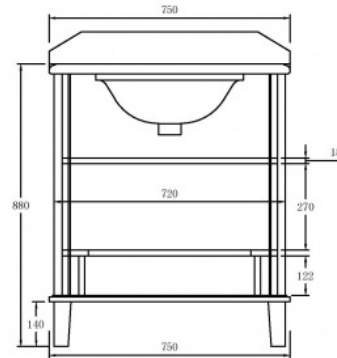

Coventry 75 x 55 Satin White Vanity with Real Marble Top & Ceramic Undercounter Basin

TRADITIONAL & HAMPTONS STYLE SPECIALISTS

BATHROOM | KITCHEN | LAUNDRY

Specifications

- Top Material: Genuine Carrara marble
- Basin Material: Ceramic
- Vanity Material: Genuine rubberwood timber
- Vanity Finish: White Polyurethane Satin
- Requires waste: 32mm with overflow
- Tap Holes Available: One or three
- Configuration: Two soft close doors, to one internal door
- Matte black and chrome knob handles come included free with this vanity, install whichever you choose.
- Includes 100mm high marble splashback
- Suitable for P-trap and S-trap installation
- Natural stone variations: Marble is a natural material so each top is one of a kind. As it is a product of nature, it is prone to variations in colour, shade, pattern, texture, and density; all of which are inherent in such natural materials. It is these characteristics that add to the beauty and charm of the material.

Product Options

CO75W-3TH: Coventry 75x55 White Vanity With Marble Top & Under Counter Basin - 3TH

CO75W-1TH: Coventry 75x55 White Vanity With Marble Top & Under Counter Basin - 1TH

Warranty

For peace of mind, Turner Hastings offers the following warranty on this product and its components: