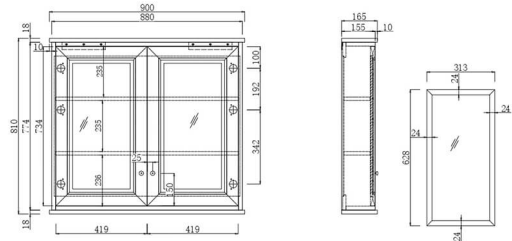

Coventry 90 x 81 Mirror Shaving Cabinet

TRADITIONAL & HAMPTONS STYLE SPECIALISTS

BATHROOM | KITCHEN | LAUNDRY

Specifications

- Material: Genuine rubberwood timber
- Thick-plated bevelled mirror
- Cabinet Finish: White Polyurethane Satin
- Includes concealed sturdy wall brackets
- Configuration: Two soft close doors with Blum hardware
- Includes internal shelves
- Chrome knob handles come included free with this mirror shaving cabinet. If you would like to upgrade to antique brass, just add the code THSP006 at \$0 or for matte black, just add the code THSP007 at \$0 and the quantity needed for the mirror shaving cabinet