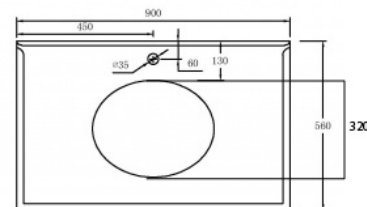

Coventry 90 x 55 Satin White Vanity with Real Marble Top & Ceramic Undercounter Basin

TRADITIONAL & HAMPTONS STYLE SPECIALISTS

BATHROOM | KITCHEN | LAUNDRY

Specifications

- Top Material: Genuine Carrara marble
- Basin Material: Ceramic
- Vanity Material: Genuine rubberwood timber
- Vanity Finish: White Polyurethane Satin
- Requires waste: 32mm with overflow
- Tap Holes Available: One or three
- Configuration: Two soft close doors, three soft close drawers
- Matte black and chrome knob handles come included free with this vanity, install whichever you choose.
- Includes 100mm high marble splashback
- Suitable for P-trap and S-trap installation
- Natural stone variations: Marble is a natural material so each top is one of a kind. As it is a product of nature, it is prone to variations in colour, shade, pattern, texture, and density; all of which are inherent in such natural materials. It is these characteristics that add to the beauty and charm of the material.

Product Options

CO90W-1TH: Coventry 90x55 White Vanity With Marble Top & Under Counter Basin - 1TH

CO90W-3TH: Coventry 90x55 White Vanity With Marble Top & Under Counter Basin - 3TH

Warranty

For peace of mind, Turner Hastings offers the following warranty on this product and its components: