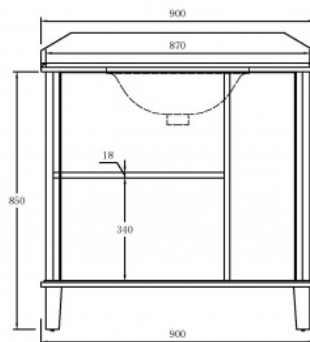

Coventry 90 x 55 Satin White Vanity with Real Marble Top & Ceramic Undercounter Basin

TRADITIONAL & HAMPTONS STYLE SPECIALISTS

BATHROOM | KITCHEN | LAUNDRY

Specifications

- Top Material: Genuine Carrara marble
- Basin Material: Ceramic
- Vanity Material: Genuine rubberwood timber
- Vanity Finish: White Polyurethane Satin
- Requires waste: 32mm with overflow
- Tap Holes Available: One or three
- Configuration: Two soft close doors, three soft close drawers
- Matte black and chrome knob handles come included free with this vanity, install whichever you choose.
- Includes 100mm high marble splashback
- Suitable for P-trap and S-trap installation
- Natural stone variations: Marble is a natural material so each top is one of a kind. As it is a product of nature, it is prone to variations in colour, shade, pattern, texture, and density; all of which are inherent in such natural materials. It is these characteristics that add to the beauty and charm of the material.

Product Options

CO90W-1TH: Coventry 90x55 White Vanity With Marble Top & Under Counter Basin - 1TH

CO90W-3TH: Coventry 90x55 White Vanity With Marble Top & Under Counter Basin - 3TH

Warranty

For peace of mind, Turner Hastings offers the following warranty on this product and its components: