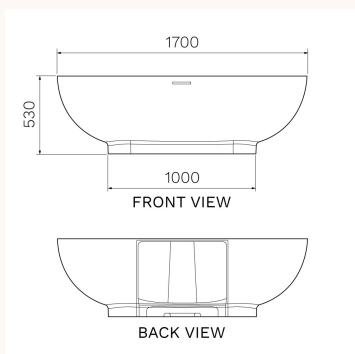

Loop 1700 Freestanding Stonetec Bath with Integrated Tap Set

CS112

Loop Freestanding 1700 Stonetec Bath with Integrated Tap Set. This luxurious bathtub is crafted from quality materials like natural stone, making it highly resistant to wear and tear. Its simple, modern styling ensures it will be a timeless addition to your bathroom.

Product type	Baths
Brand	PARISI
Collection	Loop
Range	Design
Designers	PARISI Design Team
WxDxH	1700mm x 800mm x 530mm
Colour / Finish	 Matt White
Material	Stonetec
Capacity	315 Litres
Overflow	No Overflow
Plug & Waste Included	Yes
Waste Outlet	Stonetec Dome Cover 40mm Plug & Waste Included