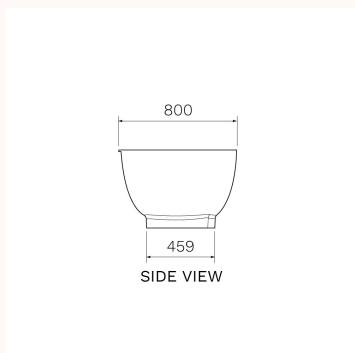

Loop 1700 Freestanding Stonetec Bath with Integrated Tap Set

CS112

Loop Freestanding 1700 Stonetec Bath with Integrated Tap Set. This luxurious bathtub is crafted from quality materials like natural stone, making it highly resistant to wear and tear. Its simple, modern styling ensures it will be a timeless addition to your bathroom.

Product type	Baths
Brand	PARISI
Collection	Loop
Range	Design
Designers	PARISI Design Team
WxDxH	1700mm x 800mm x 530mm
Colour / Finish	 Matt White
Material	Stonetec
Capacity	315 Litres
Overflow	No Overflow
Plug & Waste Included	Yes
Waste Outlet	Stonetec Dome Cover 40mm Plug & Waste Included