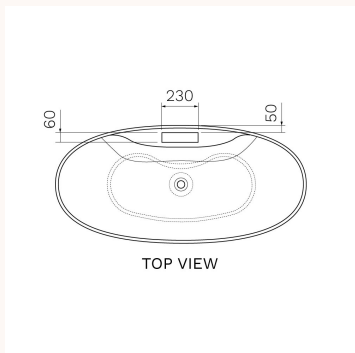

Loop 1700 Freestanding Stonetec Bath with Integrated Tap Set

CS112

Loop Freestanding 1700 Stonetec Bath with Integrated Tap Set. This luxurious bathtub is crafted from quality materials like natural stone, making it highly resistant to wear and tear. Its simple, modern styling ensures it will be a timeless addition to your bathroom.

Product type	Baths
Brand	PARISI
Collection	Loop
Range	Design
Designers	PARISI Design Team
WxDxH	1700mm x 800mm x 530mm
Colour / Finish	 Matt White
Material	Stonetec
Capacity	315 Litres
Overflow	No Overflow
Plug & Waste Included	Yes
Waste Outlet	Stonetec Dome Cover 40mm Plug & Waste Included