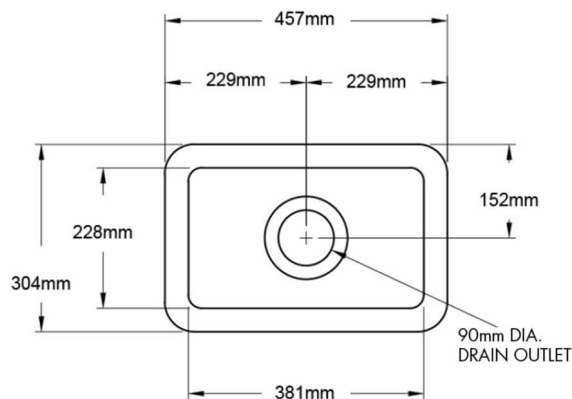

## Cuisine 30 x 46 Inset / Undermount Fine Fireclay Matte White Sink

TRADITIONAL & HAMPTONS STYLE SPECIALISTS

BATHROOM | KITCHEN | LAUNDRY

### Specifications

- Material: Fine Fireclay
- Finish: Matte White
- Waste outlets included: 90x50mm
- Product weight: 13kg
- Stainless Steel Basket Wastes
- Mounting options: Inset & Undermount
- Capacity: 17L
- Internal depth: 175mm
- Approx. internal radius: 15 mm
- Approx. external radius: 45 mm
- Suitable for use with food waste disposer – we recommend purchase of an extended flange and a model with anti-vibration collar
- Note: Fine Fireclay is a natural product and therefore subject to variations. This should be seen as a quality that adds to its unique natural beauty. Variations +/- 2% to the specifications are common and acceptable and are within industry tolerance. We always recommend the cabinet maker and stone provider has the actual sink with them to measure before making cabinetry or cutting stone. For more information please visit our Installation Care & Warranty page or Contact Us.

### Product Options

CU303FS-MW: Cuisine 30 x 46 Inset / Undermount Fine Fireclay Sink