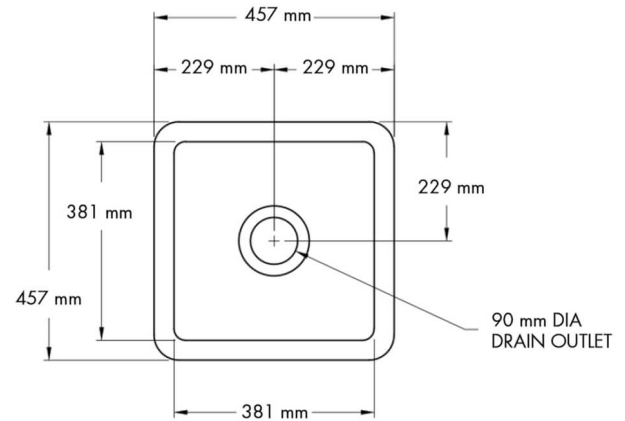

Cuisine 46 x 46 Inset / Undermount Fine Fireclay Matte White Sink

BATHROOM | KITCHEN | LAUNDRY | TRADITIONAL & HAMPTONS STYLE SPECIALISTS

Specifications

- Material: Fine Fireclay
- Finish: Matte White
- Waste outlets included: 90x50mm
- Product weight: 19kg
- Stainless Steel Basket Wastes
- Mounting options: Inset & Undermount
- Capacity: 28L
- Internal depth: 210mm
- Approx. internal radius: 15 mm
- Approx. external radius: 45 mm
- Suitable for use with food waste disposer – we recommend purchase of an extended flange and a model with anti-vibration collar
- Note: Fine Fireclay is a natural product and therefore subject to variations. This should be seen as a quality that adds to its unique natural beauty. Variations +/- 2% to the specifications are common and acceptable and are within industry tolerance. We always recommend the cabinet maker and stone provider has the actual sink with them to measure before making cabinetry or cutting stone. For more information please visit our Installation Care & Warranty page or Contact Us.

Product Options

CU463FS-MW-OF: Cuisine 46 x 46 Inset / Undermount Fine Fireclay Matte White Sink With Overflow

CU463FS-MW: Cuisine 46 x 46 Inset / Undermount Fine Fireclay Matte White Sink

Warranty

For peace of mind, Turner Hastings offers the following warranty on this product and its components: