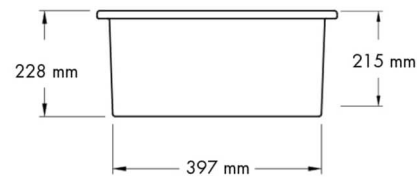

Cuisine 46 x 46 Inset / Undermount Fine Fireclay Matte White Sink

BATHROOM | KITCHEN | LAUNDRY | TRADITIONAL & HAMPTONS STYLE SPECIALISTS

Specifications

- Material: Fine Fireclay
- Finish: Matte White
- Waste outlets included: 90x50mm
- Product weight: 19kg
- Stainless Steel Basket Wastes
- Mounting options: Inset & Undermount
- Capacity: 28L
- Internal depth: 210mm
- Approx. internal radius: 15 mm
- Approx. external radius: 45 mm
- Suitable for use with food waste disposer – we recommend purchase of an extended flange and a model with anti-vibration collar
- Note: Fine Fireclay is a natural product and therefore subject to variations. This should be seen as a quality that adds to its unique natural beauty. Variations +/- 2% to the specifications are common and acceptable and are within industry tolerance. We always recommend the cabinet maker and stone provider has the actual sink with them to measure before making cabinetry or cutting stone. For more information please visit our Installation Care & Warranty page or Contact Us.

Product Options

CU463FS-MW-OF: Cuisine 46 x 46 Inset / Undermount Fine Fireclay Matte White Sink With Overflow

CU463FS-MW: Cuisine 46 x 46 Inset / Undermount Fine Fireclay Matte White Sink

Warranty

For peace of mind, Turner Hastings offers the following warranty on this product and its components: