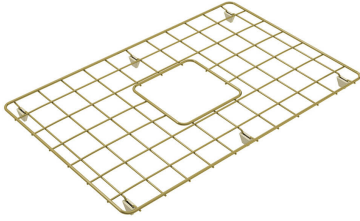

Cuisine 68 X 48 Protective Brushed Brass Grid

BATHROOM | KITCHEN | LAUNDRY | TRADITIONAL & HAMPTONS STYLE SPECIALISTS

Specifications

- Material: Stainless Steel
- Finish: Brushed Brass PVD
- Easy to clean, dishwasher safe.
- Fits the Cuisine 68 fine fireclay sink (model CU68FS & CU68FS-MB)
- Overall size 565 x 365mm

Product Options

CU681SSG-BB: Cuisine 68 X 48 Protective Brushed Brass Grid

Warranty

For peace of mind, Turner Hastings offers the following warranty on this product and its components:

Stainless Steel (PVD Finish) - 3 years