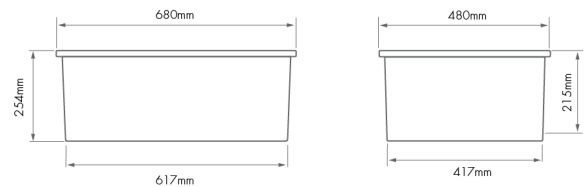

Cuisine 68 x 48 Inset / Undermount Fine Fireclay Matte White Sink

BATHROOM | KITCHEN | LAUNDRY | TRADITIONAL & HAMPTONS STYLE SPECIALISTS

Specifications

- Material: Fine Fireclay
- Finish: Matte White
- Waste outlets included: 90x50mm
- Product weight: 27kg
- Stainless Steel Basket Wastes
- Mounting options: Inset & Undermount
- Capacity: 46L
- Internal depth: 220mm
- Suitable for use with food waste disposer – we recommend purchase of an extended flange and a model with anti-vibration collar
- Note: Fine Fireclay is a natural product and therefore subject to variations. This should be seen as a quality that adds to its unique natural beauty. Variations +/- 2% to the specifications are common and acceptable and are within industry tolerance. We always recommend the cabinet maker and stone provider has the actual sink with them to measure before making cabinetry or cutting stone. For more information please visit our Installation Care & Warranty page or Contact Us.

Product Options

CU683FS-MW: Cuisine 68 x 48 Inset / Undermount Fine Fireclay Matte White Sink

CU683FS-MW-OF: Cuisine 68 x 48 Inset / Undermount Fine Fireclay Matte White Sink With Overflow

Warranty

For peace of mind, Turner Hastings offers the following warranty on this product and its components: