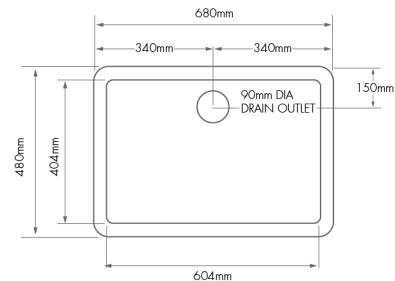

Cuisine 68 x 48 Inset / Undermount Fine Fireclay Matte White Sink

BATHROOM | KITCHEN | LAUNDRY | TRADITIONAL & HAMPTONS STYLE SPECIALISTS

Specifications

- Material: Fine Fireclay
- Finish: Matte White
- Waste outlets included: 90x50mm
- Product weight: 27kg
- Stainless Steel Basket Wastes
- Mounting options: Inset & Undermount
- Capacity: 46L
- Internal depth: 220mm
- Suitable for use with food waste disposer – we recommend purchase of an extended flange and a model with anti-vibration collar
- Note: Fine Fireclay is a natural product and therefore subject to variations. This should be seen as a quality that adds to its unique natural beauty. Variations +/- 2% to the specifications are common and acceptable and are within industry tolerance. We always recommend the cabinet maker and stone provider has the actual sink with them to measure before making cabinetry or cutting stone. For more information please visit our Installation Care & Warranty page or Contact Us.

Product Options

CU683FS-MW: Cuisine 68 x 48 Inset / Undermount Fine Fireclay Matte White Sink

CU683FS-MW-OF: Cuisine 68 x 48 Inset / Undermount Fine Fireclay Matte White Sink With Overflow

Warranty

For peace of mind, Turner Hastings offers the following warranty on this product and its components: