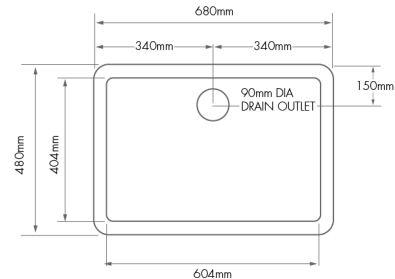

Cuisine 68 x 48 Inset / Undermount Fine Fireclay Gloss White Sink

BATHROOM | KITCHEN | LAUNDRY | TRADITIONAL & HAMPTONS STYLE SPECIALISTS

Specifications

- Material: Fine Fireclay
- Finish: White Gloss
- Waste outlets included: 90x50mm
- Product weight: 27kg
- Stainless Steel Basket Wastes
- Mounting options: Inset & Undermount
- Capacity: 46L
- Internal depth: 220mm
- Suitable for use with food waste disposer – we recommend purchase of an extended flange and a model with anti-vibration collar
- Note: Fine Fireclay is a natural product and therefore subject to variations. This should be seen as a quality that adds to its unique natural beauty. Variations +/- 2% to the specifications are common and acceptable and are within industry tolerance. We always recommend the cabinet maker and stone provider has the actual sink with them to measure before making cabinetry or cutting stone. For more information please visit our Installation Care & Warranty page or Contact Us.

Product Options

CU68SSG.: Cuisine 68 x 48 Stainless Steel Grid

CU68FS-OF: Cuisine 68 x 48 Inset / Undermount Fine Fireclay Gloss White Sink With Overflow

CU68FS: Cuisine 68 x 48 Inset / Undermount Fine Fireclay Gloss White Sink