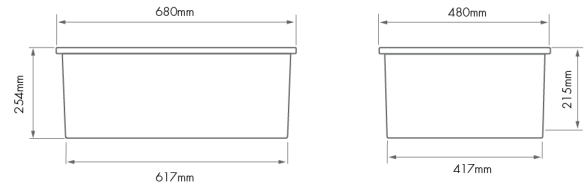

Cuisine 68 x 48 Inset / Undermount Fine Fireclay Gloss White Sink

BATHROOM | KITCHEN | LAUNDRY | TRADITIONAL & HAMPTONS STYLE SPECIALISTS

Specifications

- Material: Fine Fireclay
- Finish: White Gloss
- Waste outlets included: 90x50mm
- Product weight: 27kg
- Stainless Steel Basket Wastes
- Mounting options: Inset & Undermount
- Capacity: 46L
- Internal depth: 220mm
- Suitable for use with food waste disposer – we recommend purchase of an extended flange and a model with anti-vibration collar
- Note: Fine Fireclay is a natural product and therefore subject to variations. This should be seen as a quality that adds to its unique natural beauty. Variations +/- 2% to the specifications are common and acceptable and are within industry tolerance. We always recommend the cabinet maker and stone provider has the actual sink with them to measure before making cabinetry or cutting stone. For more information please visit our Installation Care & Warranty page or Contact Us.

Product Options

CU68SSG.: Cuisine 68 x 48 Stainless Steel Grid

CU68FS-OF: Cuisine 68 x 48 Inset / Undermount Fine Fireclay Gloss White Sink With Overflow

CU68FS: Cuisine 68 x 48 Inset / Undermount Fine Fireclay Gloss White Sink