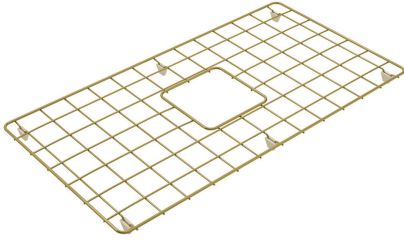

Cuisine 81 X 48 Protective Brushed Brass Grid

Specifications

- Material: Stainless Steel
- Finish: Brushed Brass PVD
- Easy to clean, dishwasher safe.
- Fits the Cuisine 81 round fine fireclay sink (model CU81FS)
- Overall size 696 x 366mm

Product Options

CU811SSG-BB: Cuisine 81 X 48 Protective Brushed Brass Grid

Warranty

For peace of mind, Turner Hastings offers the following warranty on this product and its components:

Stainless Steel (PVD Finish) - 3 years