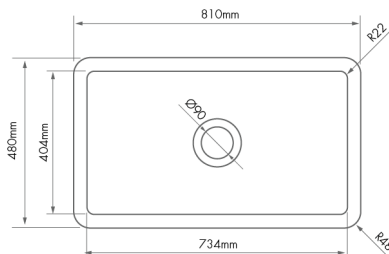

Cuisine 81 x 48 Inset / Undermount Fine Fireclay Matte White Sink

TRADITIONAL & HAMPTONS STYLE SPECIALISTS

BATHROOM | KITCHEN | LAUNDRY

Specifications

- Material: Fine Fireclay
- Finish: Matte White
- Waste outlets included: 90x50mm
- Product weight: 37kg
- Stainless Steel Basket Wastes
- Mounting options: Inset & Undermount
- Capacity: 58L
- Internal depth: 220mm
- Suitable for use with food waste disposer – we recommend purchase of an extended flange and a model with anti-vibration collar
- Note: Fine Fireclay is a natural product and therefore subject to variations. This should be seen as a quality that adds to its unique natural beauty. Variations +/- 2% to the specifications are common and acceptable and are within industry tolerance. We always recommend the cabinet maker and stone provider has the actual sink with them to measure before making cabinetry or cutting stone. For more information please visit our Installation Care & Warranty page or Contact Us.

Product Options

CU813FS-MW: Cuisine 81 x 48 Inset / Undermount Fine Fireclay Matte White Sink

CU813FS-MW-OF: Cuisine 81 x 48 Inset / Undermount Fine Fireclay Matte White Sink with Overflow

Warranty

For peace of mind, Turner Hastings offers the following warranty on this product and its components: