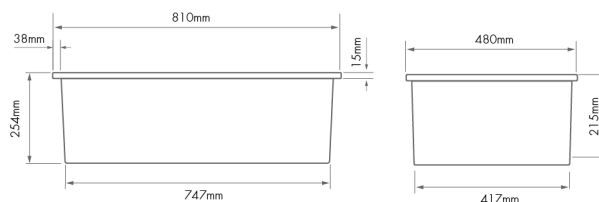

Cuisine 81 x 48 Inset / Undermount Fine Fireclay Matte White Sink

TRADITIONAL & HAMPTONS STYLE SPECIALISTS

BATHROOM | KITCHEN | LAUNDRY

Specifications

- Material: Fine Fireclay
- Finish: Matte White
- Waste outlets included: 90x50mm
- Product weight: 37kg
- Stainless Steel Basket Wastes
- Mounting options: Inset & Undermount
- Capacity: 58L
- Internal depth: 220mm
- Suitable for use with food waste disposer – we recommend purchase of an extended flange and a model with anti-vibration collar
- Note: Fine Fireclay is a natural product and therefore subject to variations. This should be seen as a quality that adds to its unique natural beauty. Variations +/- 2% to the specifications are common and acceptable and are within industry tolerance. We always recommend the cabinet maker and stone provider has the actual sink with them to measure before making cabinetry or cutting stone. For more information please visit our Installation Care & Warranty page or Contact Us.

Product Options

CU813FS-MW: Cuisine 81 x 48 Inset / Undermount Fine Fireclay Matte White Sink

CU813FS-MW-OF: Cuisine 81 x 48 Inset / Undermount Fine Fireclay Matte White Sink with Overflow

Warranty

For peace of mind, Turner Hastings offers the following warranty on this product and its components: