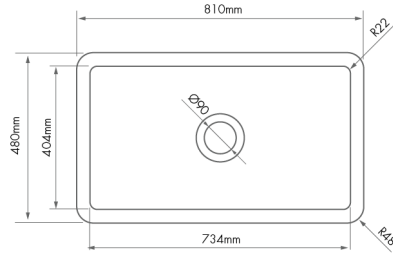

## Cuisine 81 x 48 Inset / Undermount Fine Fireclay Gloss White Sink

TRADITIONAL & HAMPTONS STYLE SPECIALISTS

BATHROOM | KITCHEN | LAUNDRY

### Specifications

- Material: Fine Fireclay
- Finish: White Gloss
- Waste outlets included: 90x50mm Stainless
- Product weight: 37kg
- Steel Basket Wastes
- Mounting options: Inset & Undermount
- Capacity: 58L
- Internal depth: 220mm
- Suitable for use with food waste disposer – we recommend purchase of an extended flange and a model with anti-vibration collar
- Note: Fine Fireclay is a natural product and therefore subject to variations. This should be seen as a quality that adds to its unique natural beauty. Variations +/- 2% to the specifications are common and acceptable and are within industry tolerance. We always recommend the cabinet maker and stone provider has the actual sink with them to measure before making cabinetry or cutting stone. For more information please visit our Installation Care & Warranty page or Contact Us.

### Product Options

CU81FS: Cuisine 81 x 48 Inset / Undermount Fine Fireclay Sink

CU81FS-OF: Cuisine 81 x 48 Inset / Undermount Fine Fireclay Sink with overflow

CU81SSG: Cuisine 81 x 48 Stainless Steel Grid