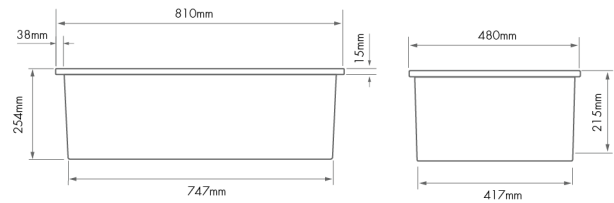

## Cuisine 81 x 48 Inset / Undermount Fine Fireclay Gloss White Sink

TRADITIONAL & HAMPTONS STYLE SPECIALISTS

BATHROOM | KITCHEN | LAUNDRY

### Specifications

- Material: Fine Fireclay
- Finish: White Gloss
- Waste outlets included: 90x50mm Stainless
- Product weight: 37kg
- Steel Basket Wastes
- Mounting options: Inset & Undermount
- Capacity: 58L
- Internal depth: 220mm
- Suitable for use with food waste disposer – we recommend purchase of an extended flange and a model with anti-vibration collar
- Note: Fine Fireclay is a natural product and therefore subject to variations. This should be seen as a quality that adds to its unique natural beauty. Variations +/- 2% to the specifications are common and acceptable and are within industry tolerance. We always recommend the cabinet maker and stone provider has the actual sink with them to measure before making cabinetry or cutting stone. For more information please visit our Installation Care & Warranty page or Contact Us.

### Product Options

CU81FS: Cuisine 81 x 48 Inset / Undermount Fine Fireclay Sink

CU81FS-OF: Cuisine 81 x 48 Inset / Undermount Fine Fireclay Sink with overflow

CU81SSG: Cuisine 81 x 48 Stainless Steel Grid