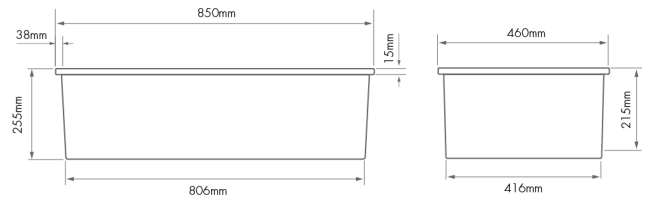

Cuisine 85 x 46 Double Inset / Undermount Fine Fireclay Matte White Sink

BATHROOM | KITCHEN | LAUNDRY | TRADITIONAL & HAMPTONS STYLE SPECIALISTS

Specifications

- Material: Fine Fireclay
- Finish: Matte White
- Waste outlets included: 90x50mm Stainless
- Product weight: 46kg
- Steel Basket Wastes
- Mounting options: Inset & Undermount
- Capacity: 32L
- Internal depth: 220mm
- Approx. external radius 45mm
- Suitable for use with food waste disposer – we recommend purchase of an extended flange and a model with anti-vibration collar
- The Cuisine 46 stainless steel protector grid (code: CU46SSG) and brushed brass protector grid (code: CU461SSG-BB) suits this sink, see related products below.
- (have the CU46SSG and CU461SSG-BB listed in related products)
- Note: Fine Fireclay is a natural product and therefore subject to variations. This should be seen as a quality that adds to its unique natural beauty. Variations +/- 2% to the specifications are common and acceptable and are within industry tolerance. We always recommend the cabinet maker and stone provider has the actual sink with them to measure before making cabinetry or cutting stone. For more information please visit our Installation Care & Warranty page or Contact Us.

Product Options

CUD853FS-MW: Cuisine 85 x 46 Double Inset / Undermount Fine Fireclay Matte White Sink

CUD853FS-MW-OF: Cuisine 85 x 46 Double Inset / Undermount Fine Fireclay Matte White Sink with Overflow