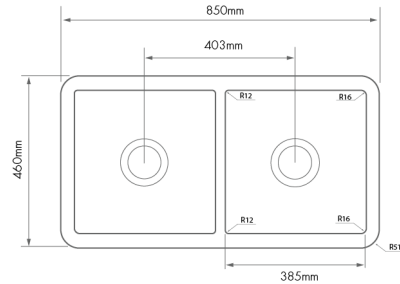

Cuisine 85 x 46 Double Inset / Undermount Fine Fireclay Matte White Sink

BATHROOM | KITCHEN | LAUNDRY | TRADITIONAL & HAMPTONS STYLE SPECIALISTS

Specifications

- Material: Fine Fireclay
- Finish: Matte White
- Waste outlets included: 90x50mm Stainless
- Product weight: 46kg
- Steel Basket Wastes
- Mounting options: Inset & Undermount
- Capacity: 32L
- Internal depth: 220mm
- Approx. external radius 45mm
- Suitable for use with food waste disposer – we recommend purchase of an extended flange and a model with anti-vibration collar
- The Cuisine 46 stainless steel protector grid (code: CU46SSG) and brushed brass protector grid (code: CU461SSG-BB) suits this sink, see related products below.
- (have the CU46SSG and CU461SSG-BB listed in related products)
- Note: Fine Fireclay is a natural product and therefore subject to variations. This should be seen as a quality that adds to its unique natural beauty. Variations +/- 2% to the specifications are common and acceptable and are within industry tolerance. We always recommend the cabinet maker and stone provider has the actual sink with them to measure before making cabinetry or cutting stone. For more information please visit our Installation Care & Warranty page or Contact Us.

Product Options

CUD853FS-MW: Cuisine 85 x 46 Double Inset / Undermount Fine Fireclay Matte White Sink

CUD853FS-MW-OF: Cuisine 85 x 46 Double Inset / Undermount Fine Fireclay Matte White Sink with Overflow