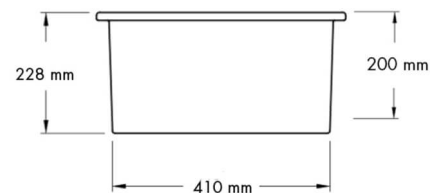

Cuisine Round 47 Inset / Undermount Fine Fireclay Matte White Sink

BATHROOM | KITCHEN | LAUNDRY | TRADITIONAL & HAMPTONS STYLE SPECIALISTS

Specifications

- Material: Fine Fireclay
- Finish: Matte White
- Waste outlets included: 90x50mm Stainless
- Product weight: 17kg
- Steel Basket Wastes
- Mounting options: Inset & Undermount
- Capacity: 27L
- Internal depth: 200mm
- Suitable for use with food waste disposer – we recommend purchase of an extended flange and a model with anti-vibration collar
- Note: Fine Fireclay is a natural product and therefore subject to variations. This should be seen as a quality that adds to its unique natural beauty. Variations +/- 2% to the specifications are common and acceptable and are within industry tolerance. We always recommend the cabinet maker and stone provider has the actual sink with them to measure before making cabinetry or cutting stone. For more information please visit our Installation Care & Warranty page or Contact Us.

Product Options

CUR473FS-MW: Cuisine Round 47 Inset / Undermount Fine Fireclay Matte White Sink

Warranty

For peace of mind, Turner Hastings offers the following warranty on this product and its components:

Fine fireclay - Lifetime

For more details, click here to refer to our warranty page.