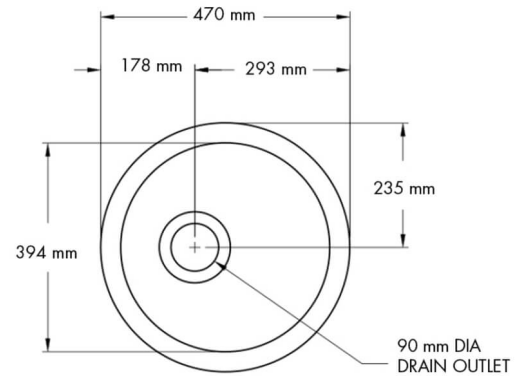

Cuisine Round 47 Inset / Undermount Fine Fireclay Matte White Sink

BATHROOM | KITCHEN | LAUNDRY | TRADITIONAL & HAMPTONS STYLE SPECIALISTS

Specifications

- Material: Fine Fireclay
- Finish: Matte White
- Waste outlets included: 90x50mm Stainless
- Product weight: 17kg
- Steel Basket Wastes
- Mounting options: Inset & Undermount
- Capacity: 27L
- Internal depth: 200mm
- Suitable for use with food waste disposer – we recommend purchase of an extended flange and a model with anti-vibration collar
- Note: Fine Fireclay is a natural product and therefore subject to variations. This should be seen as a quality that adds to its unique natural beauty. Variations +/- 2% to the specifications are common and acceptable and are within industry tolerance. We always recommend the cabinet maker and stone provider has the actual sink with them to measure before making cabinetry or cutting stone. For more information please visit our Installation Care & Warranty page or Contact Us.

Product Options

CUR473FS-MW: Cuisine Round 47 Inset / Undermount Fine Fireclay Matte White Sink

Warranty

For peace of mind, Turner Hastings offers the following warranty on this product and its components:

Fine fireclay - Lifetime

For more details, click here to refer to our warranty page.