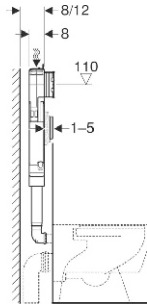

## Trap Set Out

S-Trap Set Out: 105mm

P-Trap Set Out: 180mm

Inlet Type: In-Wall Cistern

Recommended Cistern: Geberit Sigma8

## Technical Drawings

## WELS Rating

Avg Flush: 3.5L

Full Flush: 4.6L

Half Flush: 3.0L

Registration

No: L07721

Package  
Options

- SC-CURUQ-WFP-2.1** / Curved Ultra Quiet Pan + Geberit Sigma8 & Sigma 20 Chrome F/Plate
- SC-CURUQ-WFP-2.2** / Curved Ultra Quiet Pan + Geberit Sigma8 & Sigma 20 Matt Black F/Plate
- SC-CURUQ-WFP-2.3** / Curved Ultra Quiet Pan + Geberit Sigma8 & Sigma 30 Chrome F/Plate
- SC-CURUQ-WFP-2.4** / Curved Ultra Quiet Pan + Geberit Sigma8 & Sigma 30 Matt Black F/Plate
- SC-CURUQ-WFP-2.5** / Curved Ultra Quiet Pan + Geberit Sigma8 & Sigma 20 Matt White F/Plate
- SC-CURUQ-WFP-2.6** / Curved Ultra Quiet Pan + Geberit Sigma8 & Sigma 20 Brushed Stainless F/Plate
- SC-CURUQWFPMWP** / Curved Ultra Quiet Pan + Geberit Sigma8 with No Flush Plate

# Geberit Sigma concealed cistern 8 cm, 4.5 / 3 litres