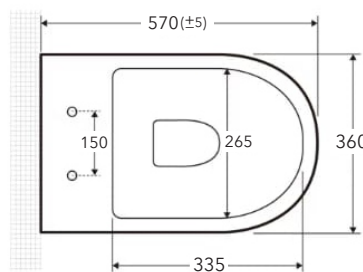

## Trap Set Out

S-Trap Set Out: 105mm

P-Trap Set Out: 180mm

Inlet Type: In-Wall Cistern

Recommended Cistern: Geberit Sigma8

## Technical Drawings

## WELS Rating

Avg Flush: 3.5L

Full Flush: 4.6L

Half Flush: 3.0L

Registration

No: L07721

Package  
Options

- SC-CURUQ-WFP-2.1** / Curved Ultra Quiet Pan + Geberit Sigma8 & Sigma 20 Chrome F/Plate
- SC-CURUQ-WFP-2.2** / Curved Ultra Quiet Pan + Geberit Sigma8 & Sigma 20 Matt Black F/Plate
- SC-CURUQ-WFP-2.3** / Curved Ultra Quiet Pan + Geberit Sigma8 & Sigma 30 Chrome F/Plate
- SC-CURUQ-WFP-2.4** / Curved Ultra Quiet Pan + Geberit Sigma8 & Sigma 30 Matt Black F/Plate
- SC-CURUQ-WFP-2.5** / Curved Ultra Quiet Pan + Geberit Sigma8 & Sigma 20 Matt White F/Plate
- SC-CURUQ-WFP-2.6** / Curved Ultra Quiet Pan + Geberit Sigma8 & Sigma 20 Brushed Stainless F/Plate
- SC-CURUQWFPMWP** / Curved Ultra Quiet Pan + Geberit Sigma8 with No Flush Plate

Flush volume small, adjustment range 3–4 l  
 Product material Plastic