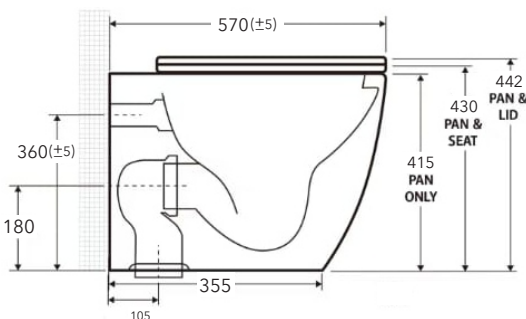

## Trap Set Out

S-Trap Set Out: 105mm

P-Trap Set Out: 180mm

Inlet Type: In-Wall Cistern

Recommended Cistern: Geberit Sigma8

## Technical Drawings

## WELS Rating

Avg Flush: 3.5L

Full Flush: 4.6L

Half Flush: 3.0L

Registration

No: L07721

Package  
Options

- SC-CURUQ-WFP-2.1** / Curved Ultra Quiet Pan + Geberit Sigma8 & Sigma 20 Chrome F/Plate
- SC-CURUQ-WFP-2.2** / Curved Ultra Quiet Pan + Geberit Sigma8 & Sigma 20 Matt Black F/Plate
- SC-CURUQ-WFP-2.3** / Curved Ultra Quiet Pan + Geberit Sigma8 & Sigma 30 Chrome F/Plate
- SC-CURUQ-WFP-2.4** / Curved Ultra Quiet Pan + Geberit Sigma8 & Sigma 30 Matt Black F/Plate
- SC-CURUQ-WFP-2.5** / Curved Ultra Quiet Pan + Geberit Sigma8 & Sigma 20 Matt White F/Plate
- SC-CURUQ-WFP-2.6** / Curved Ultra Quiet Pan + Geberit Sigma8 & Sigma 20 Brushed Stainless F/Plate
- SC-CURUQWFPMWP** / Curved Ultra Quiet Pan + Geberit Sigma8 with No Flush Plate

Flush volume small, adjustment range 3–4 l  
 Product material Plastic