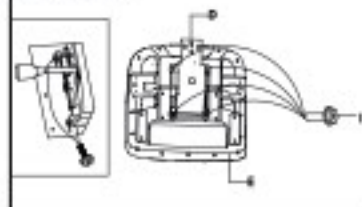

Adaptive support for every move.
Comfort that adjusts to you.

The Desky Big & Tall High Back Office Chair adapts effortlessly to your posture, providing dynamic lumbar support and personalised comfort whether you're leaning in to focus or reclining to recharge.

DESKY

BIG & TALL HIGH BACK OFFICE CHAIR

ASSEMBLY INSTRUCTIONS & FEATURES

WEIGHT CAPACITY
120KGS/264 LBS

PARTS

A CASTERS QTY 5 	B BASE QTY 1 	C GAS CYLINDER QTY 1
D BASE PLATE QTY 1 	E SEAT BODY QTY 1 	F HEADREST QTY 1
G ARMRESTS QTY 1 	H BACKREST QTY 1 	I M6-20MM QTY 4 SCREWS
J M6-20MM QTY 6 SCREWS 	K M8-25MM QTY 4 SCREWS 	L ALLEN KEY QTY 1

ASSEMBLY GUIDE

STEP 1

STEP 2

STEP 3

STEP 4

STEP 5

STEP 6