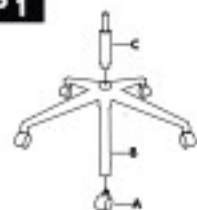

ASSEMBLY GUIDE

STEP 1