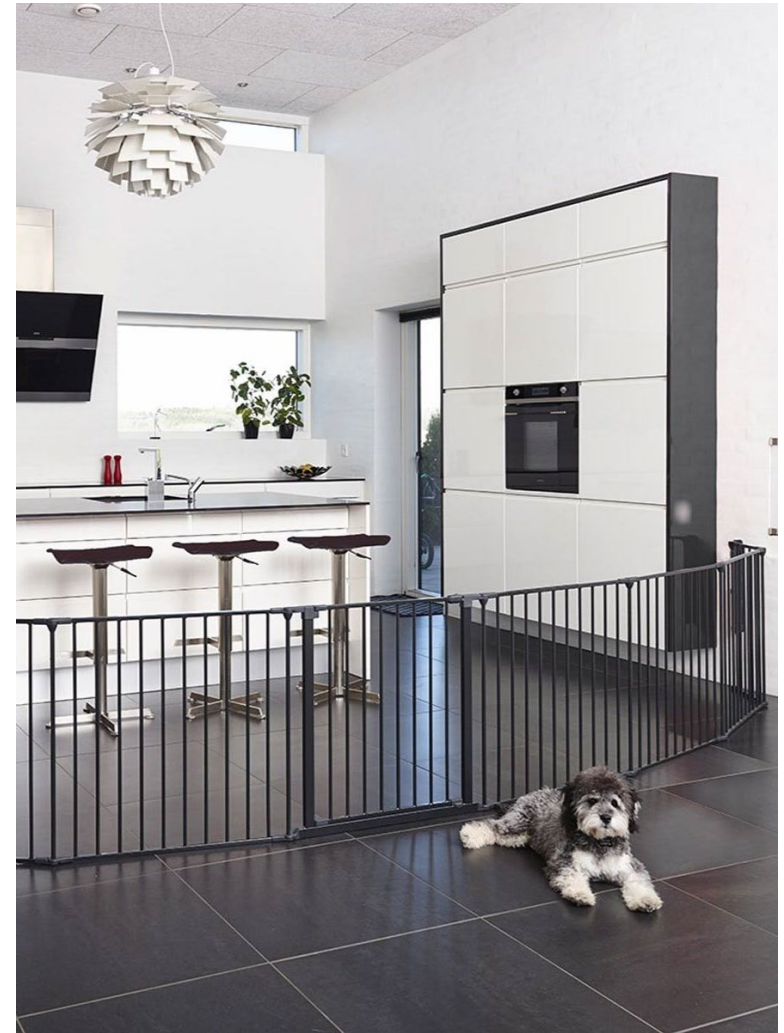

Rocky and Max System Extension Gate

Height: 105cm or 71 cm

Width: 72 cm

Colours: Black or White

Rocky and Max System Extension Panel

Height: 105 cm or 71cm

Width: 72 cm

Colours: Black or White