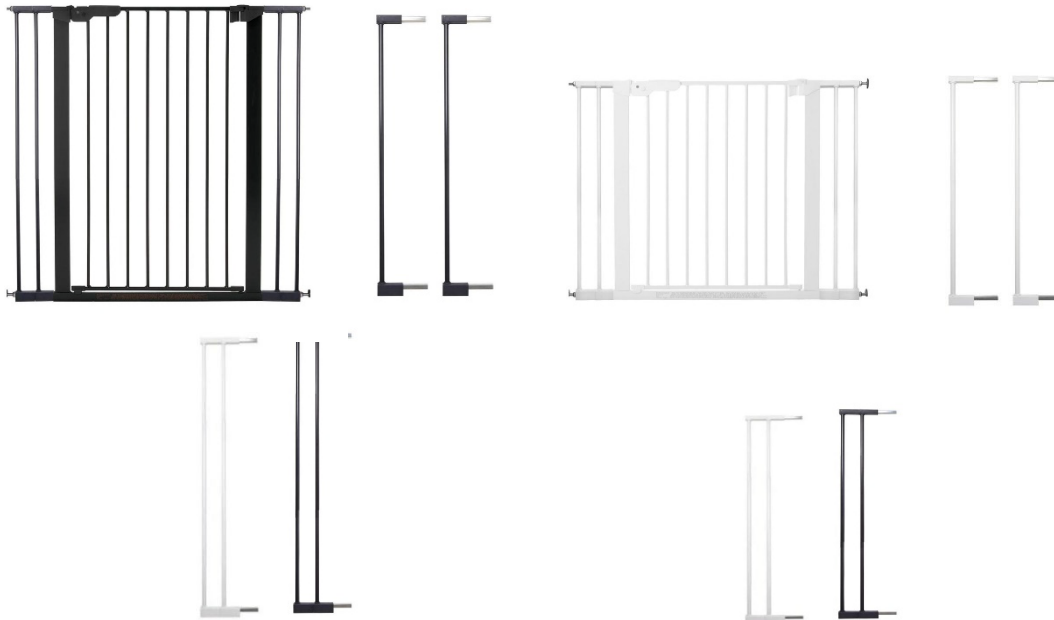

Gate door opens in both directions and has a trip bar at floor level (ideal to prevent small puppies from getting under the gate, however this gate would not be suitable for use around stairs).

Bonnie Pressure Gate

Height: 105 cm

Colours: Black or White

Additional extension pieces purchased separately

Lassie Pressure Gate

Height: 73 cm

Colours: Black or White

Additional extension pieces purchased separately

DogSpace by BabyDan Bonnie Pressure gate in black.

BONNIE AND LASSIE GATE EXTENSIONS

If you need to mount the Bonnie or Lassie pet gate in an opening that's wider than 79.6 cm, the 2 bar extension piece will ensure the gate is a perfect fit.

Includes two extension bars that are both 7 cm wide, for a total extension of 14 cm. Add up to 6 extension to the same gate for an opening as wide as 119.3 cm. Extensions should be placed evenly, either side of the gate. If using more than 2 extension bars, the gate must be mounted with screws and wall cups for secure installation. A maximum of 6 extensions bars can be safely added.

Bonnie Pressure Gate
Height: 105 cm
Colours: Black or White

Lassie Pressure Gate
Height: 73 cm
Colours: Black or White

Additional extension pieces purchased separately

DogSpace by BabyDan Lassie gate in black with one extension bar.