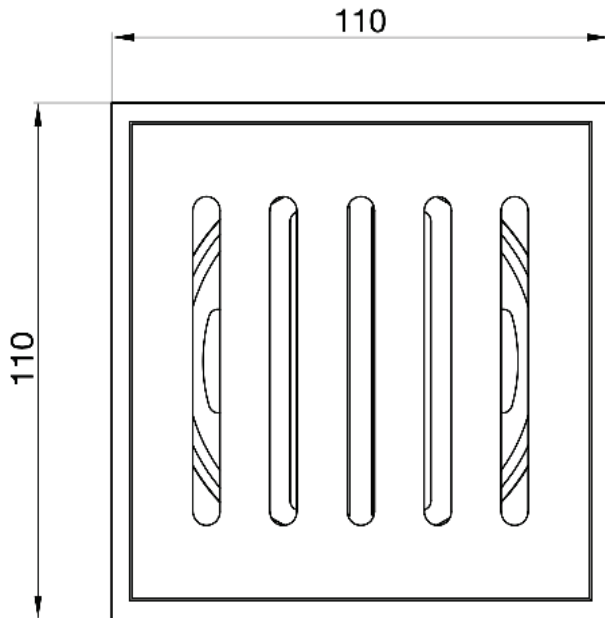

EzyFlow 24 Series 110 Square Vertical Pressed Grate

Brushed Brass

Product Specifications

Code	EZY-11-VL-BB
Barcode	9339897018425
Finish	Brushed Brass
Material	316 Stainless Steel

Steel Thickness	4mm
Size	110 x 110 x 22mm
Outlet Size	89mm
EzyLift Key Included	