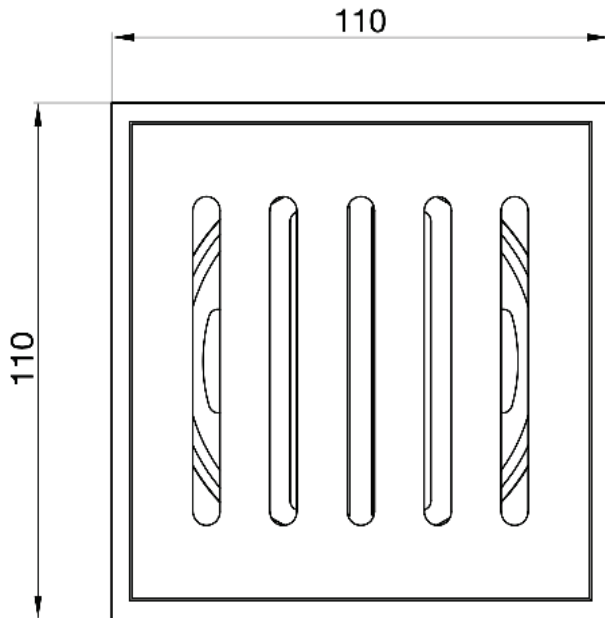

EzyFlow 24 Series 110 Square Vertical Pressed Grate

Brushed Nickel

Product Specifications

Code	EZY-11-VL-BR
Barcode	9339897018395
Finish	Brushed Nickel
Material	316 Stainless Steel

Steel Thickness	4mm
Size	110 x 110 x 22mm
Outlet Size	89mm
EzyLift Key Included	