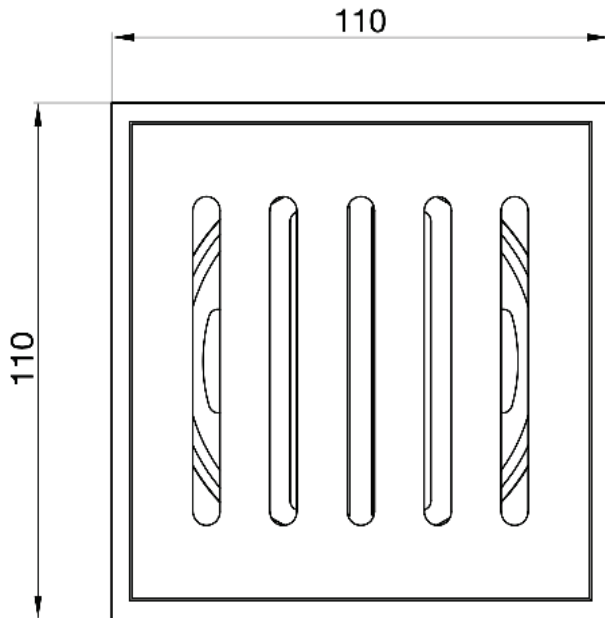

# EzyFlow 24 Series 110 Square Vertical Pressed Grate

Matte Black

## Product Specifications

Code	EZY-11-VL-MB
Barcode	9339897018401
Finish	Matte Black
Material	316 Stainless Steel

Steel Thickness	4mm
Size	110 x 110 x 22mm
Outlet Size	89mm
EzyLift Key Included	

*Experience, the difference.*