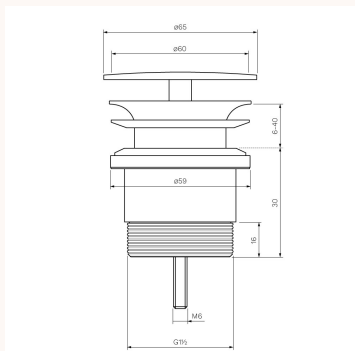

## Flaminia Constant Flow Waste with Domed Ceramic Top & Universal Waste

FL3253, FL3253.01, FL3253.02.02, FL3253.06, FL3253.07, FL3253.08, FL3253.09.41, FL3253.10, FL3253.11.41, FL3253.22.02

The Universal Waste provides enhanced style to your basin as well as effortless functionality.

### WxDxH

65mm x 65mm x mm