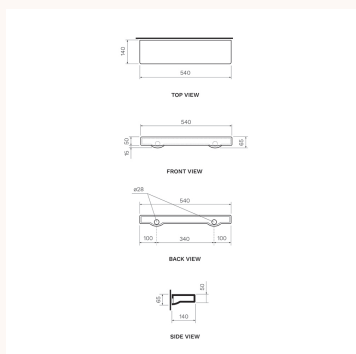

Tatami Ceramic Shelf Slim

FL5090S, FL5090S.01, FL5090S.02, FL5090S.06, FL5090S.07, FL5090S.08, FL5090S.09, FL5090S.10, FL5090S.11, FL5090S.22

The Tatami Ceramic Shelf Slim offers simple and clean design with no visible fixing points. The Slim Shelf perfectly suits most bathroom styles due to a range of colours. Tatami also allows for use as a single shelf or styled together with multiples as its own feature.