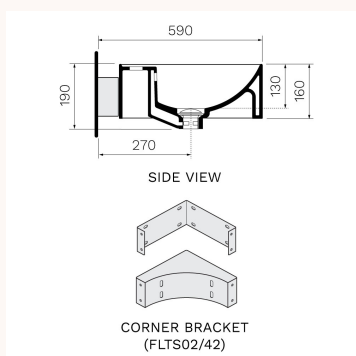

## Twinset Slim 420 Wall Basin With Tap Ledge and Corner Bracket

FLTW421S/CNR, FLTW421S/CNR.01, FLTW421S/CNR.02, FLTW421S/CNR.06, FLTW421S/CNR.07, FLTW421S/CNR.08, FLTW421S/CNR.09, FLTW421S/CNR.10, FLTW421S/CNR.11, FLTW421S/CNR.22

A straightforward design, the Twinset 420 (with corner bracket included) is also compatible with the Twinset Column as a freestanding alternative.

Ludovica & Roberto Palomba

WxDxH

420mm x 420mm x 190mm

Colour / Finish

Basins

Flaminia

Twinset

Design