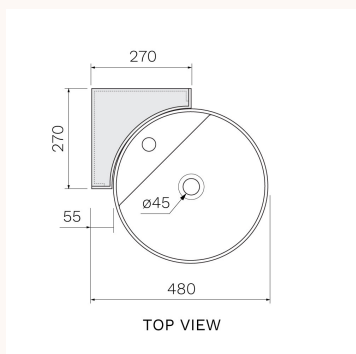

## Twinset Slim 420 Wall Basin With Tap Ledge and Corner Bracket

FLTW421S/CNR, FLTW421S/CNR.01, FLTW421S/CNR.02, FLTW421S/CNR.06, FLTW421S/CNR.07, FLTW421S/CNR.08, FLTW421S/CNR.09, FLTW421S/CNR.10, FLTW421S/CNR.11, FLTW421S/CNR.22

A straightforward design, the Twinset 420 (with corner bracket included) is also compatible with the Twinset Column as a freestanding alternative.

Ludovica & Roberto Palomba

WxDxH

420mm x 420mm x 190mm

Colour / Finish

Basins

Flaminia

Twinset

Design