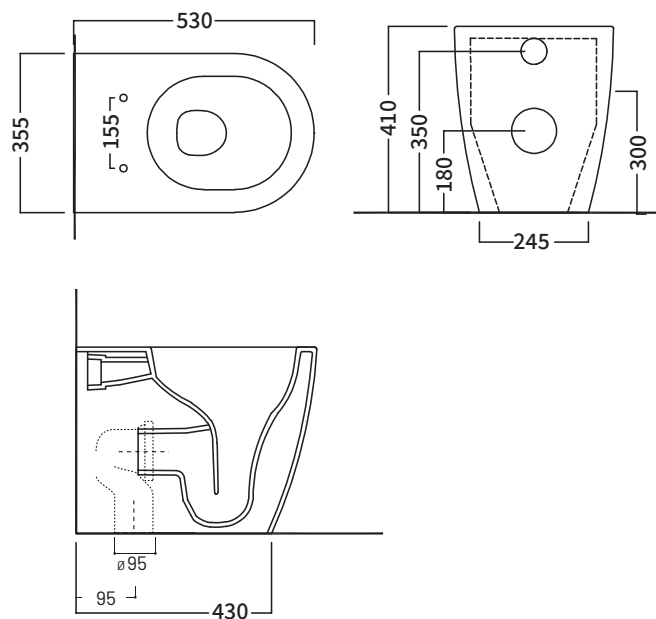

### INCLUSIONS

Connector, Soft Close Seat  
N.B. S-Trap connector supplied  
as standard

Minimum of 100mm from rear of cistern to front edge of finished wall surface

Minimum thickness from front of cistern to the front face of wall to be at least 20mm

Min. projection of 10mm - Max. projection of 90mm of the flange box required prior to trimming to accommodate actuator,

## Oli 74

Product Type

In-Wall Cistern

CODE

601602/MC - (Mechanical)

601602/PN - (Pneumatic)

WEIGHT

3.5 kg