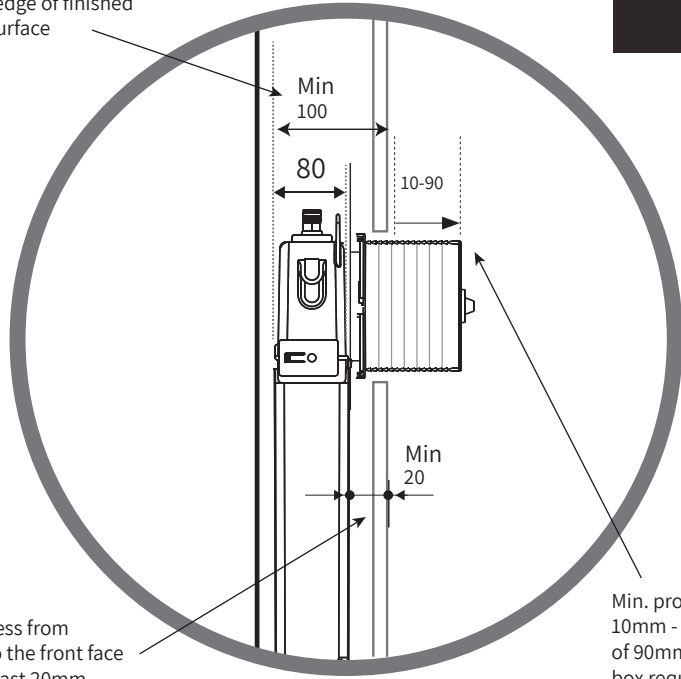

### INCLUSIONS

Connector, Soft Close Seat  
N.B. S-Trap connector supplied  
as standard

Minimum of 100mm from rear of cistern to front edge of finished wall surface

Minimum thickness from front of cistern to the front face of wall to be at least 20mm

Min. projection of 10mm - Max. projection of 90mm of the flange box required prior to trimming to accommodate actuator,