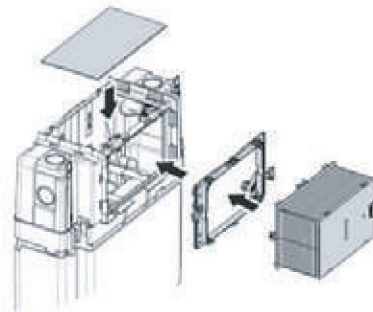

Front Access