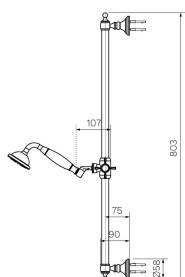

FRONT VIEW

SIDE VIEW

HOSE BRACKET VIEW  
(HE.SPLB)

## Hermitage Sliding Rail with Hand Shower

HE.SR, HE.SR.40, HE.SR.56

Blending contemporary function and Victorian classicism, the Hermitage Shower Rail from PARISI is timeless. Inspired by French and Italian Victorian provincial designs, these classic style fittings are appointed with intricate details and finishing touches.

<b>Product type</b>	Showers		
<b>Brand</b>	PARISI		
<b>Collection</b>	Hermitage		
<b>Range</b>	Design		
<b>Designers</b>	PARISI Design Team		
<b>WxDxH</b>	109mm x 280mm x 731mm		
<b>Colour / Finish</b>	 Chrome	 Pewter	 Antique Brass
<b>Material</b>	Brass		
<b>WELS</b>	0 Star		
<b>Nominal Flow Rate (L/m)</b>	7.5 L/min		

<b>Warranty</b>	1 Year Warranty
<b>Availability</b>	Stocked Item
<b>Fixing Types</b>	Wall
<b>Features:</b>	Set includes: Shower rail. Hermitage hand shower with 1.25m metal hose. Single function spray pattern. F&F elbow.
<b>Installation Instructions:</b>	Water inlet: Via separate wall elbow. Pressure Rating - Min 150kPa - Max 500 kPa