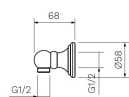

FRONT VIEW

SIDE VIEW

HOSE BRACKET VIEW  
(HE.SPLB)

## Hermitage Sliding Rail with Hand Shower

HE.SR, HE.SR.40, HE.SR.56

Blending contemporary function and Victorian classicism, the Hermitage Shower Rail from PARISI is timeless. Inspired by French and Italian Victorian provincial designs, these classic style fittings are appointed with intricate details and finishing touches.

<b>Product type</b>	Showers		
<b>Brand</b>	PARISI		
<b>Collection</b>	Hermitage		
<b>Range</b>	Design		
<b>Designers</b>	PARISI Design Team		
<b>WxDxH</b>	109mm x 280mm x 731mm		
<b>Colour / Finish</b>	 Chrome	 Pewter	 Antique Brass
<b>Material</b>	Brass		
<b>WELS</b>	0 Star		
<b>Nominal Flow Rate (L/m)</b>	7.5 L/min		

<b>Warranty</b>	1 Year Warranty
<b>Availability</b>	Stocked Item
<b>Fixing Types</b>	Wall
<b>Features:</b>	Set includes: Shower rail. Hermitage hand shower with 1.25m metal hose. Single function spray pattern. F&F elbow.
<b>Installation Instructions:</b>	Water inlet: Via separate wall elbow. Pressure Rating - Min 150kPa - Max 500 kPa