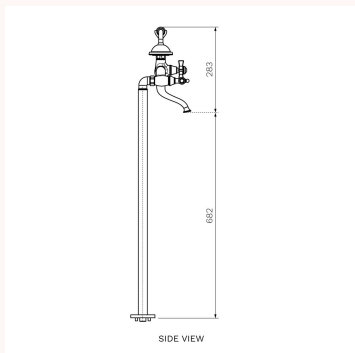

## Hermitage Bath Filler with Hand Shower (White Ceramic Lever)

HL.08-D2F, HL.08-D2F.40, HL.08-D2F.56

Blending contemporary function and Victorian classicism, the Hermitage Collection is inspired by French and Italian Victorian provincial designs. These classic style fittings are appointed with intricate details and finishing touches.

<b>Product type</b>	Bathroom Tapware
<b>Brand</b>	PARISI
<b>Collection</b>	Hermitage
<b>Range</b>	Design
<b>Designers</b>	PARISI Design Team
<b>WxDxH</b>	385mm x 170mm x 990mm
<b>Colour / Finish</b>	<input type="radio"/> Chrome <input type="radio"/> Pewter <input type="radio"/> Antique Brass
<b>Material</b>	Brass
<b>WELS</b>	3 Star
<b>Nominal Flow Rate (L/m)</b>	7.5 L/min

<b>Warranty</b>	15 Year Warranty
<b>Availability</b>	Stocked Item
<b>Fixing Types</b>	Floor
<b>Features:</b>	Set includes: Hermitage Hand shower. 1.2m metal hose. White Ceramic lever handle. Ceramic disc 90° turn. Aerator. 156mm Reach.