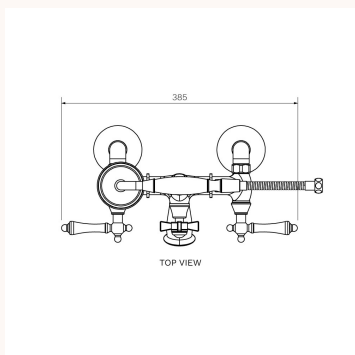

## Hermitage Bath Filler with Hand Shower (White Ceramic Lever)

HL.08-D2F, HL.08-D2F.40, HL.08-D2F.56

Blending contemporary function and Victorian classicism, the Hermitage Collection is inspired by French and Italian Victorian provincial designs. These classic style fittings are appointed with intricate details and finishing touches.

<b>Product type</b>	Bathroom Tapware
<b>Brand</b>	PARISI
<b>Collection</b>	Hermitage
<b>Range</b>	Design
<b>Designers</b>	PARISI Design Team
<b>WxDxH</b>	385mm x 170mm x 990mm
<b>Colour / Finish</b>	<input type="radio"/> Chrome <input type="radio"/> Pewter <input type="radio"/> Antique Brass
<b>Material</b>	Brass
<b>WELS</b>	3 Star
<b>Nominal Flow Rate (L/m)</b>	7.5 L/min

<b>Warranty</b>	15 Year Warranty
<b>Availability</b>	Stocked Item
<b>Fixing Types</b>	Floor
<b>Features:</b>	Set includes: Hermitage Hand shower. 1.2m metal hose. White Ceramic lever handle. Ceramic disc 90° turn. Aerator. 156mm Reach.