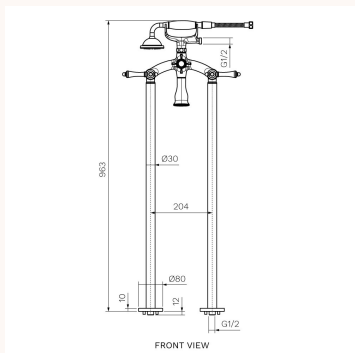

## Hermitage Bath Filler with Hand Shower (White Ceramic Lever)

HL.08-D2F, HL.08-D2F.40, HL.08-D2F.56

Blending contemporary function and Victorian classicism, the Hermitage Collection is inspired by French and Italian Victorian provincial designs. These classic style fittings are appointed with intricate details and finishing touches.

<b>Product type</b>	Bathroom Tapware
<b>Brand</b>	PARISI
<b>Collection</b>	Hermitage
<b>Range</b>	Design
<b>Designers</b>	PARISI Design Team
<b>WxDxH</b>	385mm x 170mm x 990mm
<b>Colour / Finish</b>	<input type="radio"/> Chrome <input type="radio"/> Pewter <input type="radio"/> Antique Brass
<b>Material</b>	Brass
<b>WELS</b>	3 Star
<b>Nominal Flow Rate (L/m)</b>	7.5 L/min

<b>Warranty</b>	15 Year Warranty
<b>Availability</b>	Stocked Item
<b>Fixing Types</b>	Floor
<b>Features:</b>	Set includes: Hermitage Hand shower. 1.2m metal hose. White Ceramic lever handle. Ceramic disc 90° turn. Aerator. 156mm Reach.