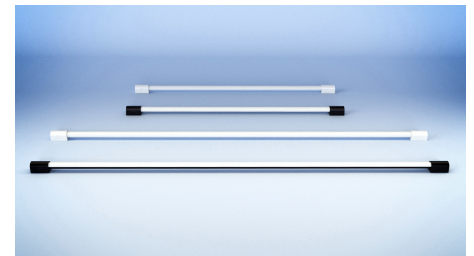

## Easy smart lighting

Bring the cinema home with the Play gradient light tube large in black. Place or mount beneath a TV to cast a blend of colorful light. Rotate the tube to shine it in any direction — a perfect complement to surround lighting.

## High-quality, versatile design

Made with sturdy, high-quality materials, the Play gradient light tube can be laid flat at the base of the TV or even mounted to the underside of a TV stand or a shelf above. No matter the location, it shines a bright, bold gradient of colorful light.

## Wash the wall with a gradient of light

Rotate the light tube 340 degrees to direct its blend of colorful light anywhere you'd like, creating a wash of indirect lighting without any glare on the TV itself.

## Two sizes for a perfect fit

The Play gradient light tube comes in two sizes. The compact light tube is recommended for TVs up to 55 inches, while the large light tube is recommended for 60-inch and larger TVs.