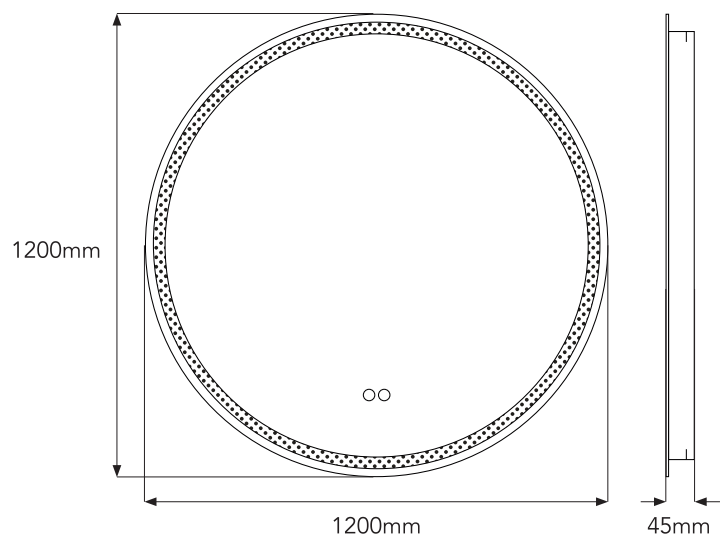

Technical drawing

WARRANTY

10 years*

* Conditions apply.

ILUME™

Must be installed by licensed electrician.

To clean, wipe with a damp microfibre or lint-free cloth, then wipe gently with a dry cloth.

Glass cleaners, window cleaners or other chemical agents may damage the silver coating and cause discolouration.