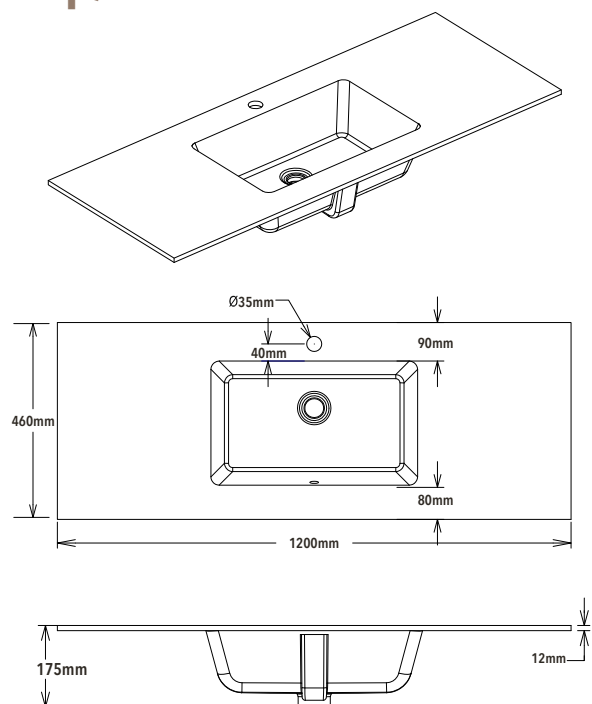

SPEC sheet

Bowral 1200 Vanity

ILUME®

Bathroom Cabinets

Product Code	ILPCKBOW12MW	
Vanity Top	12mm Porcelain Calacutta White	
Basin	Matte White Integrated Undercounter Basin	
Size (mm)	1200W x 460D x 591H	
Tap Holes	0 Tap Hole	ILPCKBOW12MW0TH
	1 Tap Hole	ILPCKBOW12MW1TH

Vanity:

Top/Basin:

Vanity Colours:

Matte White ILPCKBOW12MW	
-----------------------------	--

Handle Colours:

Brushed Nickel (Included)	Matte Black (Additional \$19.95 each)	Brushed Brass (Additional \$19.95 each)	Gunmetal (Additional \$19.95 each)

Handle images have been used for colour only - Not actual handles.

All dimensions are approximate and subject to normal variation between batches.

Although every effort is made not to change the above product specifications, ILUME reserve the right to do so without prior notification if necessary.