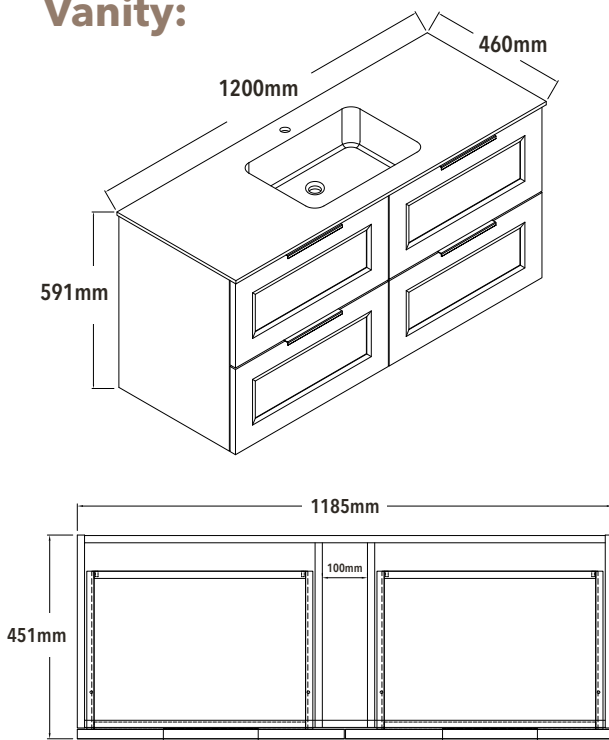

SPEC sheet

Bowral 1200 Vanity

ILUME®

Bathroom Cabinets

Product Code	ILPCKBOW12MW	
Vanity Top	12mm Porcelain Calacutta White	
Basin	Matte White Integrated Undercounter Basin	
Size (mm)	1200W x 460D x 591H	
Tap Holes	0 Tap Hole	ILPCKBOW12MW0TH
	1 Tap Hole	ILPCKBOW12MW1TH

Vanity:

Top/Basin:

Vanity Colours:

Matte White ILPCKBOW12MW	
-----------------------------	--

Handle Colours:

Brushed Nickel (Included)	Matte Black (Additional \$19.95 each)	Brushed Brass (Additional \$19.95 each)	Gunmetal (Additional \$19.95 each)

Handle images have been used for colour only - Not actual handles.

All dimensions are approximate and subject to normal variation between batches.

Although every effort is made not to change the above product specifications, ILUME reserve the right to do so without prior notification if necessary.