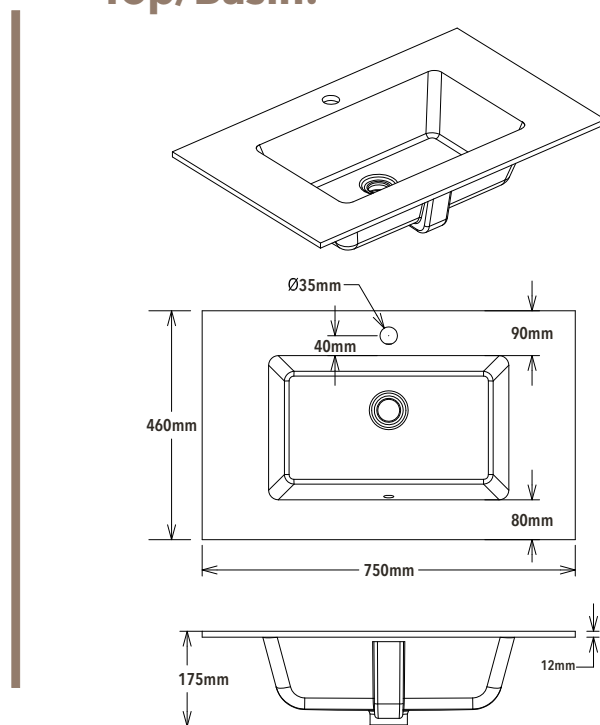

Top/Basin:

Vanity Colours:

Matte White ILPCKBOW75MW	

Handle Colours:

Brushed Nickel (Included)	Matte Black (Additional $19.95 each)	Brushed Brass (Additional $19.95 each)	Gunmetal (Additional $19.95 each)

Handle images have been used for colour only - Not actual handles.

All dimensions are approximate and subject to normal variation between batches.

Although every effort is made not to change the above product specifications, ILUME reserve the right to do so without prior notification if necessary.