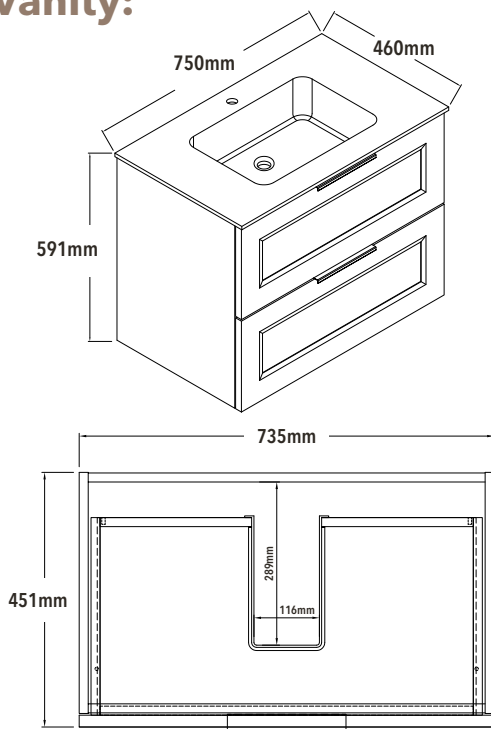

SPEC sheet

Bowral 750 Vanity

ILUME®

Bathroom Cabinets

Product Code	ILPCKBOW75MW	
Vanity Top	12mm Porcelain Calacutta White	
Basin	Matte White Integrated Undercounter Basin	
Size (mm)	750W x 460D x 591H	
Tap Holes	0 Tap Hole	ILPCKBOW75MW0TH
	1 Tap Hole	ILPCKBOW75MW1TH

Vanity:

Top/Basin:

Vanity Colours:

Matte White ILPCKBOW75MW	

Handle Colours:

Brushed Nickel (Included)	Matte Black (Additional $19.95 each)	Brushed Brass (Additional $19.95 each)	Gunmetal (Additional $19.95 each)

Handle images have been used for colour only - Not actual handles.

All dimensions are approximate and subject to normal variation between batches.

Although every effort is made not to change the above product specifications, ILUME reserve the right to do so without prior notification if necessary.