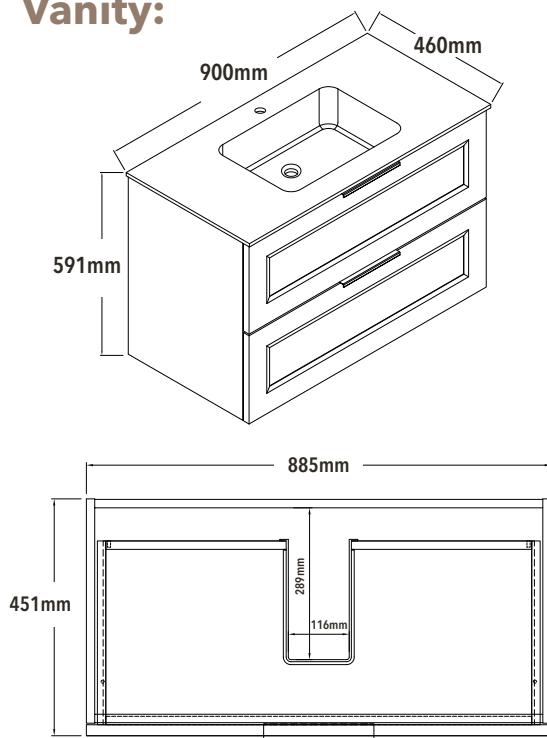

SPEC sheet

Bowral 900 Vanity

ILUME®

Bathroom Cabinets

Product Code	ILPCKBOW90MW	
Vanity Top	12mm Porcelain Calacutta White	
Basin	Matte White Integrated Undercounter Basin	
Size (mm)	900W x 460D x 591H	
Tap Holes	0 Tap Hole	ILPCKBOW90MW0TH
	1 Tap Hole	ILPCKBOW90MW1TH

Vanity:

Top/Basin:

Vanity Colours:

Matte White ILPCKBOW90MW	
-----------------------------	--

Handle Colours:

Brushed Nickel (Included)	Matte Black (Additional \$19.95 each)	Brushed Brass (Additional \$19.95 each)	Gunmetal (Additional \$19.95 each)

Handle images have been used for colour only - Not actual handles.

All dimensions are approximate and subject to normal variation between batches.

Although every effort is made not to change the above product specifications, ILUME reserve the right to do so without prior notification if necessary.