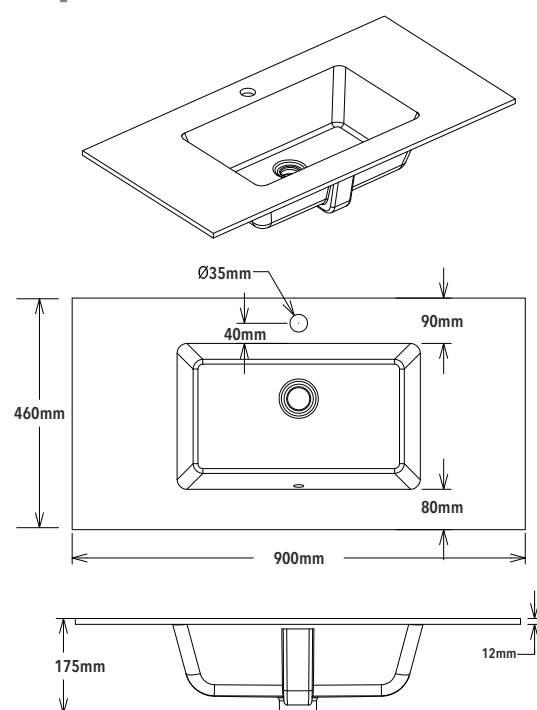

SPEC sheet

Bowral 900 Vanity

ILUME®

Bathroom Cabinets

Product Code	ILPCKBOW90MW	
Vanity Top	12mm Porcelain Calacutta White	
Basin	Matte White Integrated Undercounter Basin	
Size (mm)	900W x 460D x 591H	
Tap Holes	0 Tap Hole	ILPCKBOW90MW0TH
	1 Tap Hole	ILPCKBOW90MW1TH

Vanity:

Top/Basin:

Vanity Colours:

Matte White ILPCKBOW90MW	
-----------------------------	--

Handle Colours:

Brushed Nickel (Included)	Matte Black (Additional \$19.95 each)	Brushed Brass (Additional \$19.95 each)	Gunmetal (Additional \$19.95 each)

Handle images have been used for colour only - Not actual handles.

All dimensions are approximate and subject to normal variation between batches.

Although every effort is made not to change the above product specifications, ILUME reserve the right to do so without prior notification if necessary.