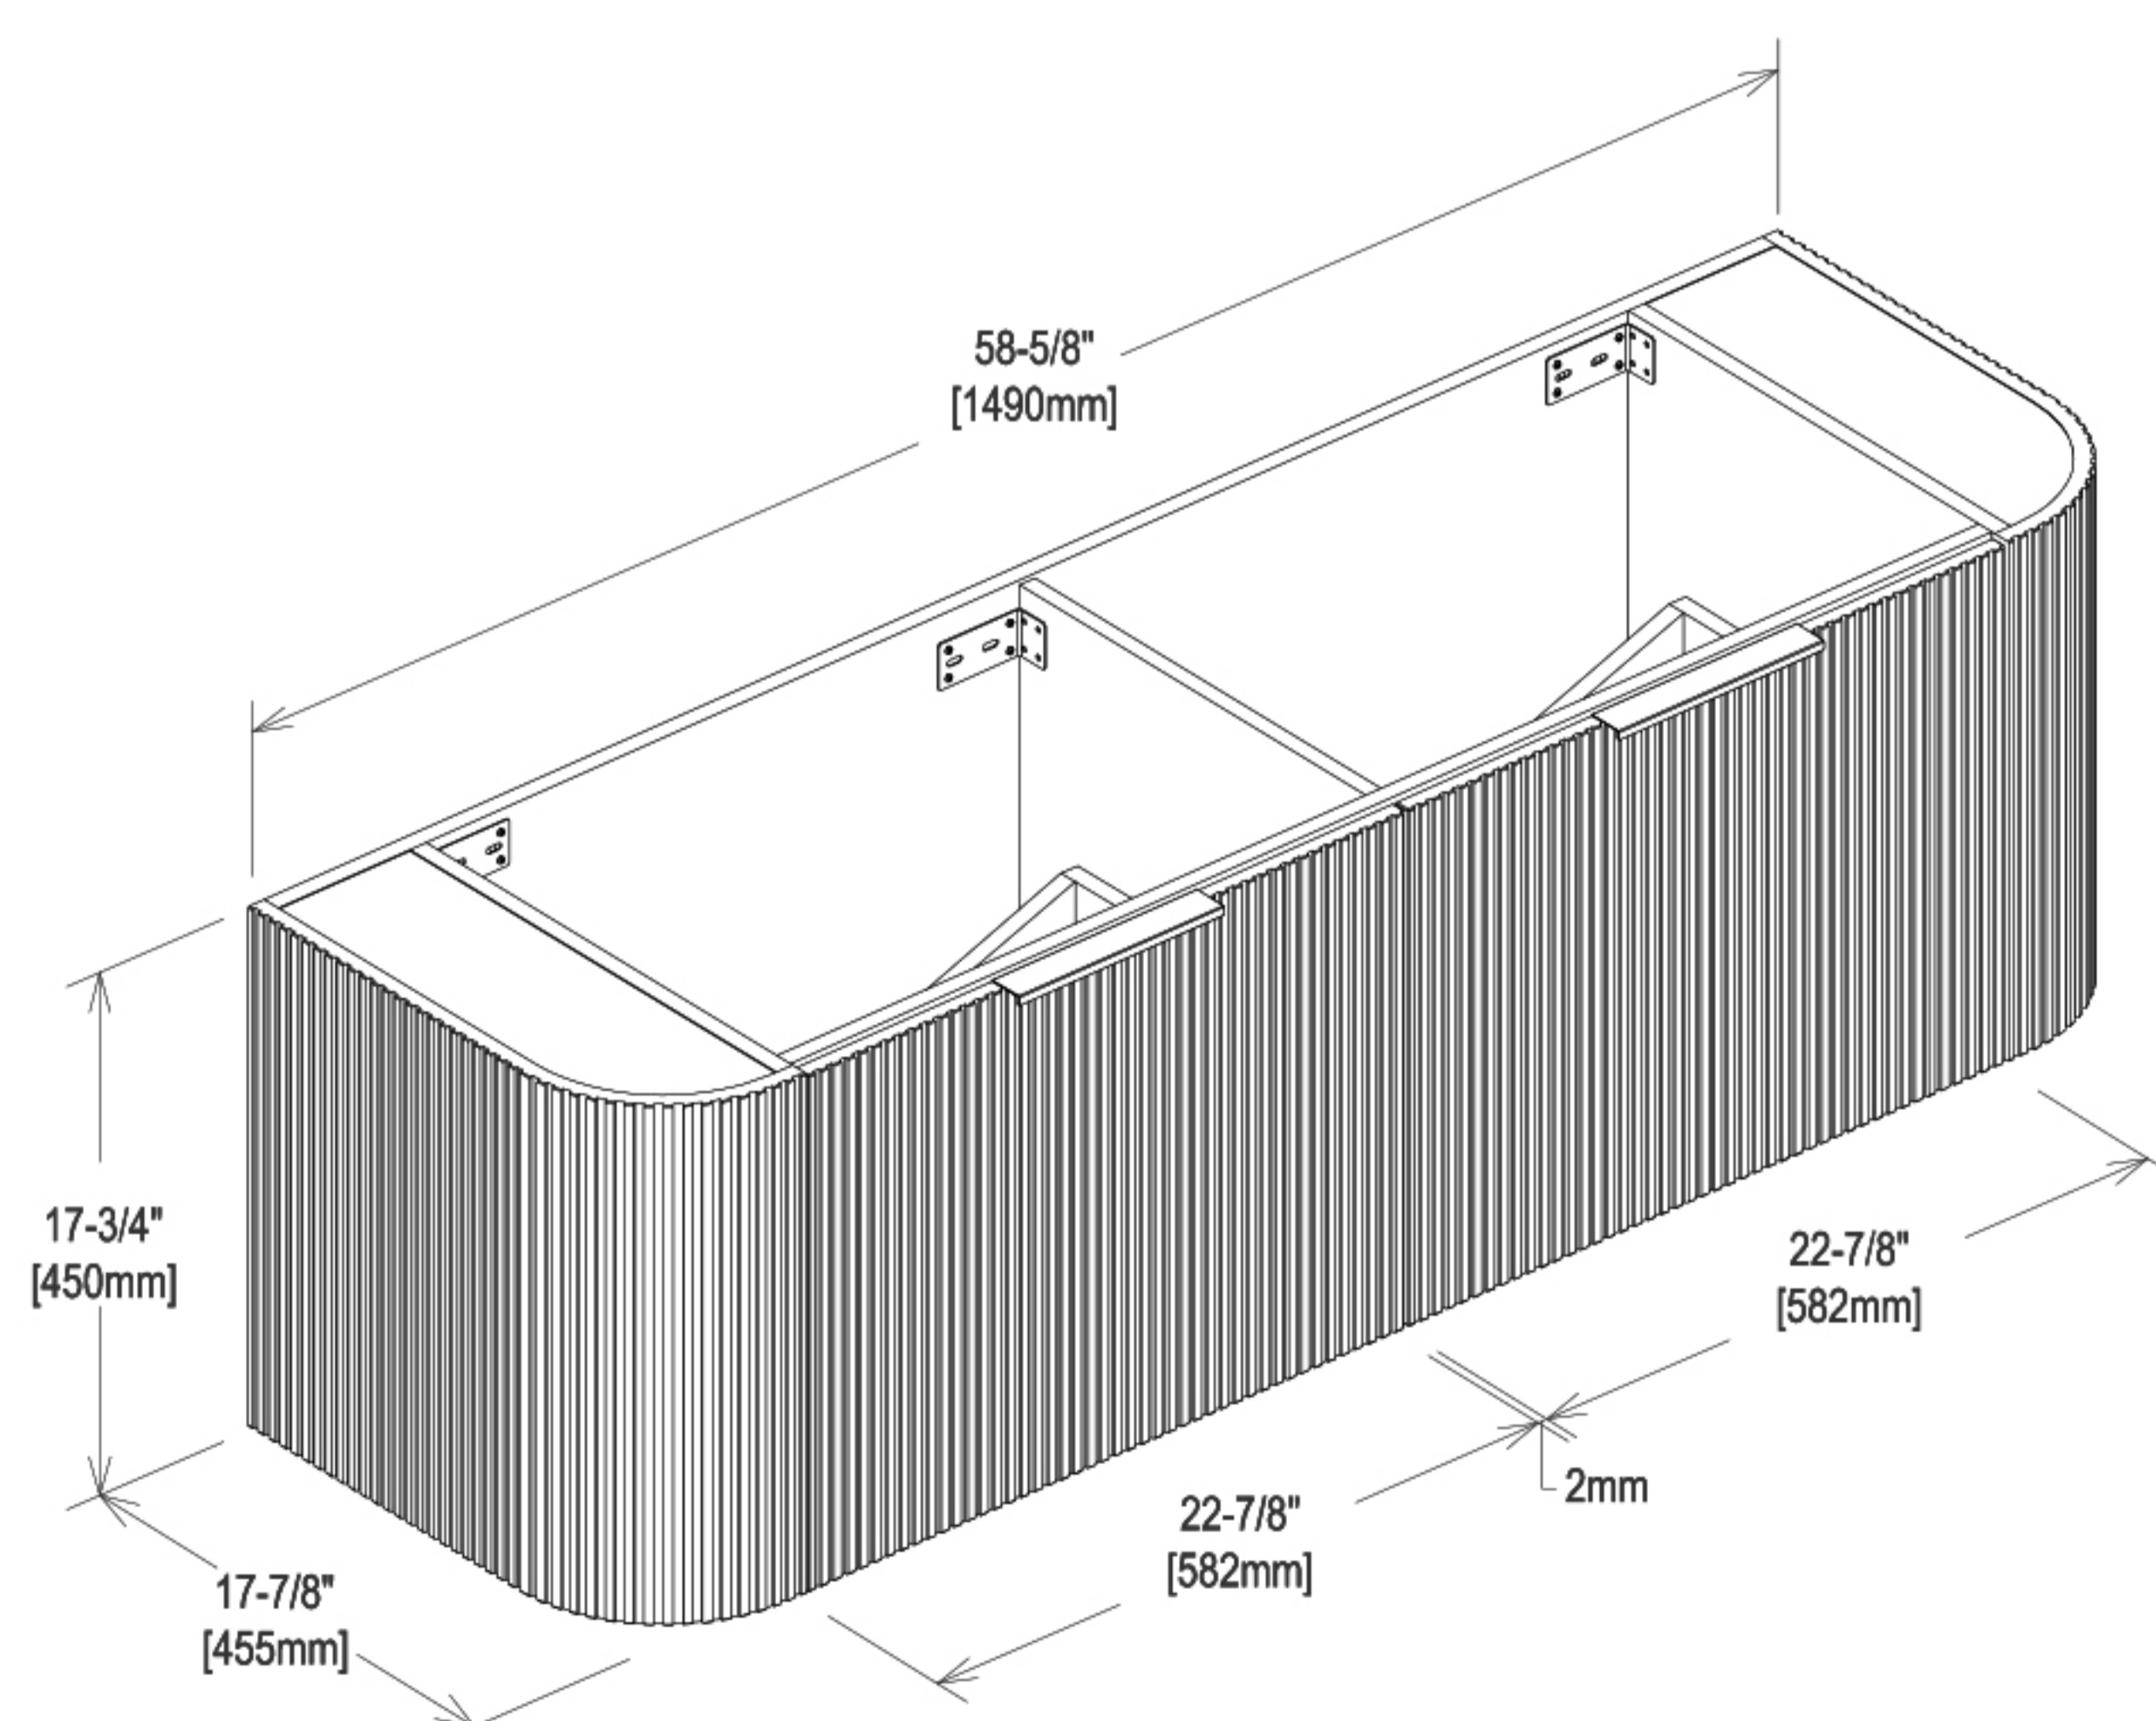

Size:

All dimensions are approximate and subject to normal variation. Although every effort is made not to change the above product specifications, ILUME reserve the right to do so without prior notification if necessary. Full information on guarantees available upon request.