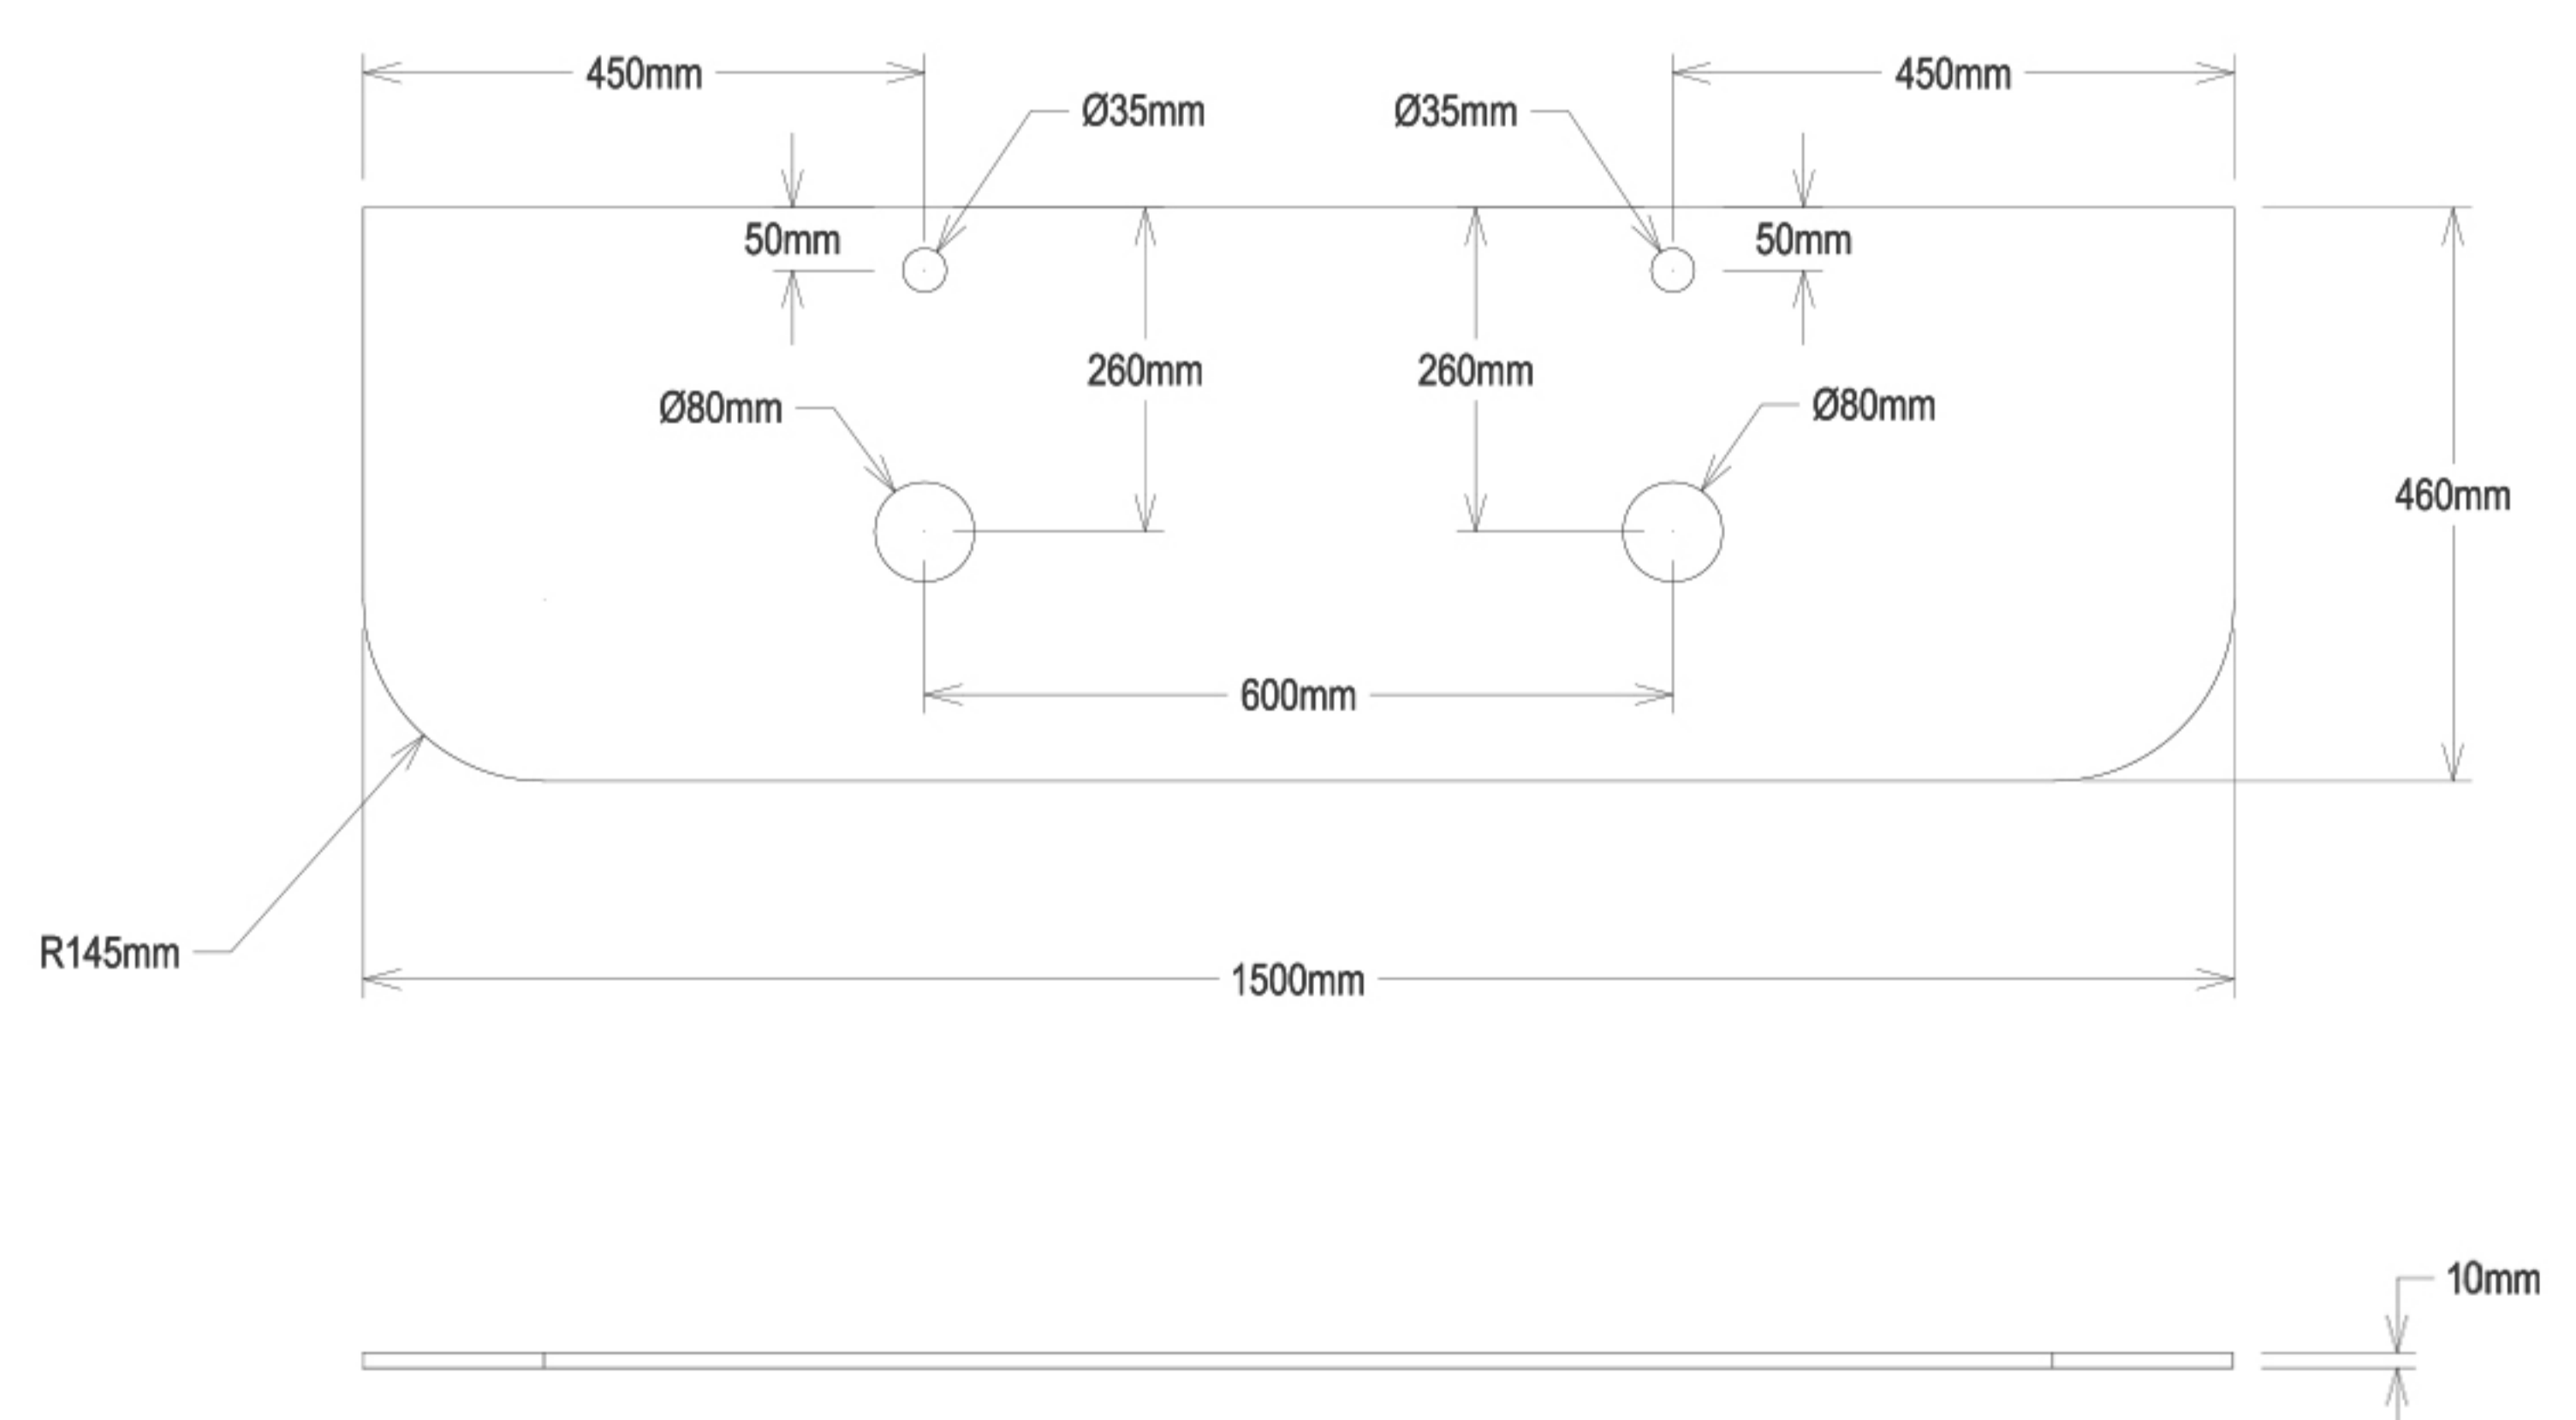

### Curv 1500 Vanity

Bathroom Cabinets

Product Code	IL-PCK-CUR-15XX	
Vanity Top	10mm Porcelain Calacutta White	
Basin	Curv Matte White Basin	
Tap Holes	Double Tap Holes Spaced 600mm Apart	
Size ( mm )	1500W x 460D x 460H	
Colours available	IL-PCK-CUR-15MW	Matte White
	IL-PCK-CUR-15OK	Oak

### Vanity description :

Curv 1500 Wall Hung Vanity in Oak with 10mm Porcelain Calacutta White and Curv Matte White Above Counter Basin - 2 Tap Holes

### Size:

All dimensions are approximate and subject to normal variation. Although every effort is made not to change the above product specifications, ILUME reserve the right to do so without prior notification if necessary. Full information on guarantees available upon request.