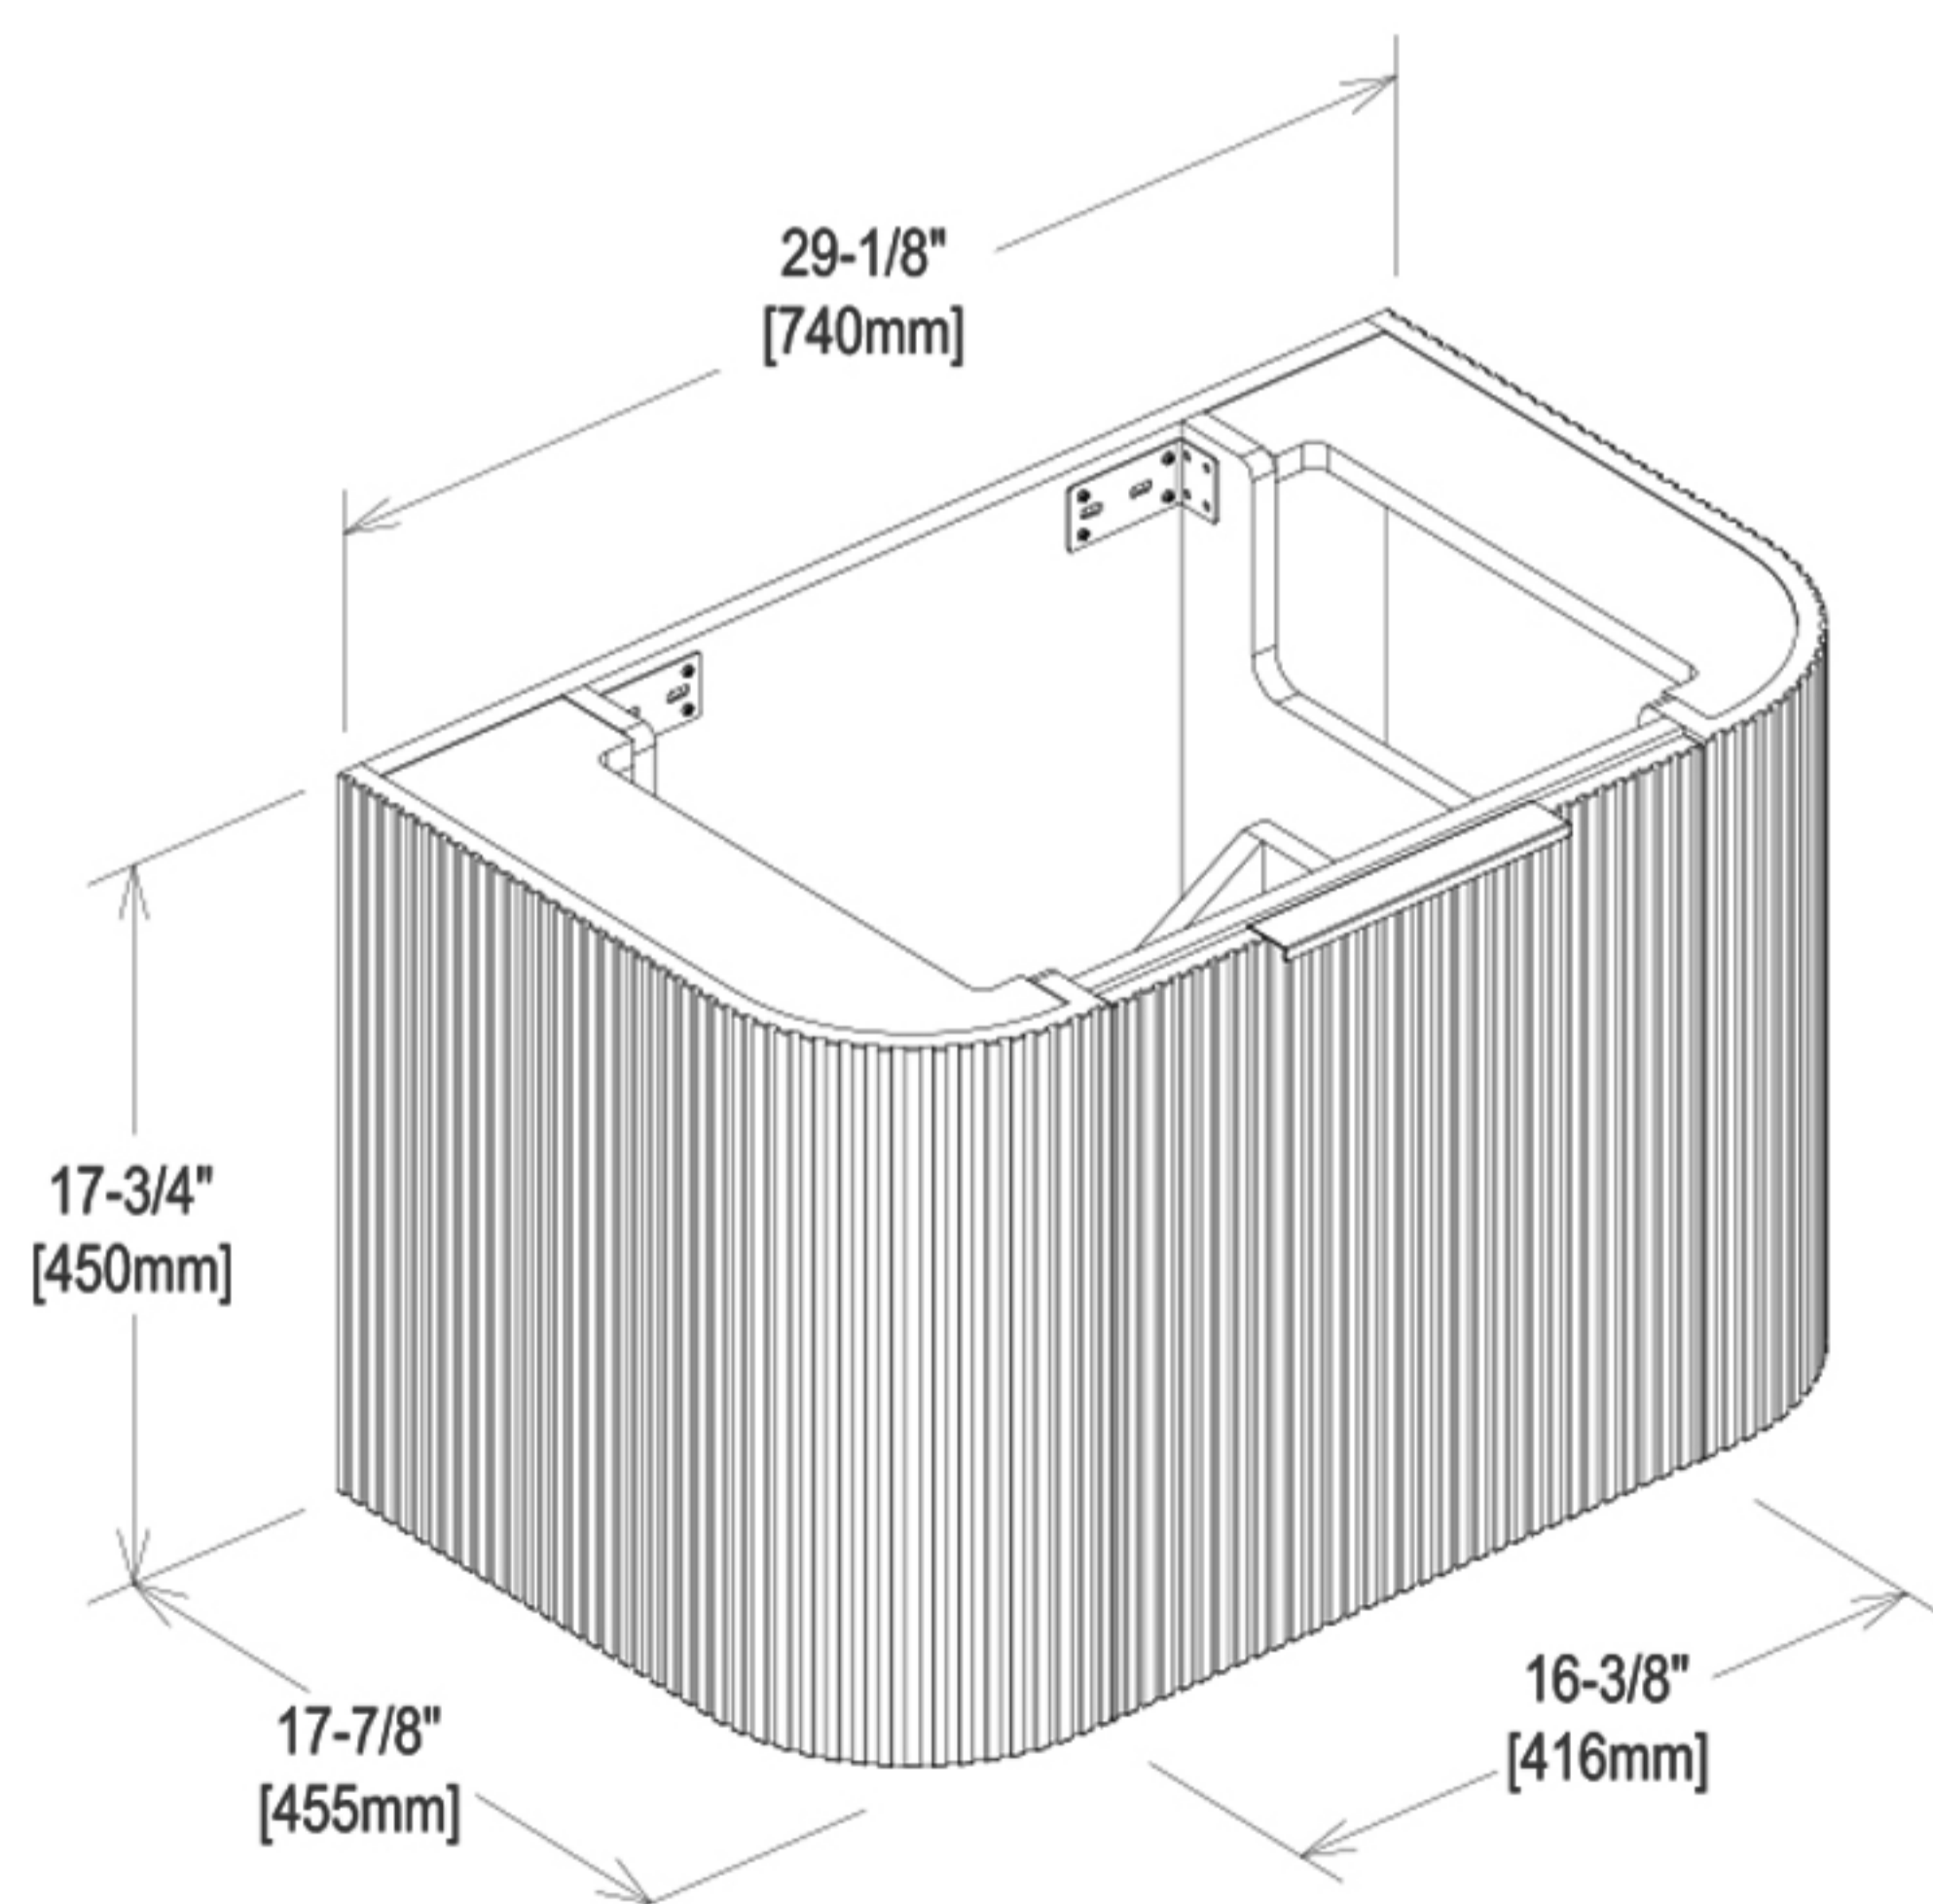

SPEC sheet

Curv 750 Vanity

Bathroom Cabinets

Product Code	IL-PCK-CUR-75XX	
Vanity Top	10mm Porcelain Calacutta White	
Basin	Curv Matte White Basin	
Tap Holes	Centred 12 O'Clock 1 Tap Hole	
Size (mm)	750W x 460D x 460H	
Colours available	IL-PCK-CUR-75MW	Matte White
	IL-PCK-CUR-75OK	Oak

Vanity description :

Curv 750 Wall Hung Vanity in Oak with 10mm Porcelain Calacutta White and Curv Matte White Above Counter Basin - 1 Tap Hole

Colours:

Matte White
IL-PCK-CUR-75MW

Oak
IL-PCK-CUR-75OK

Size: