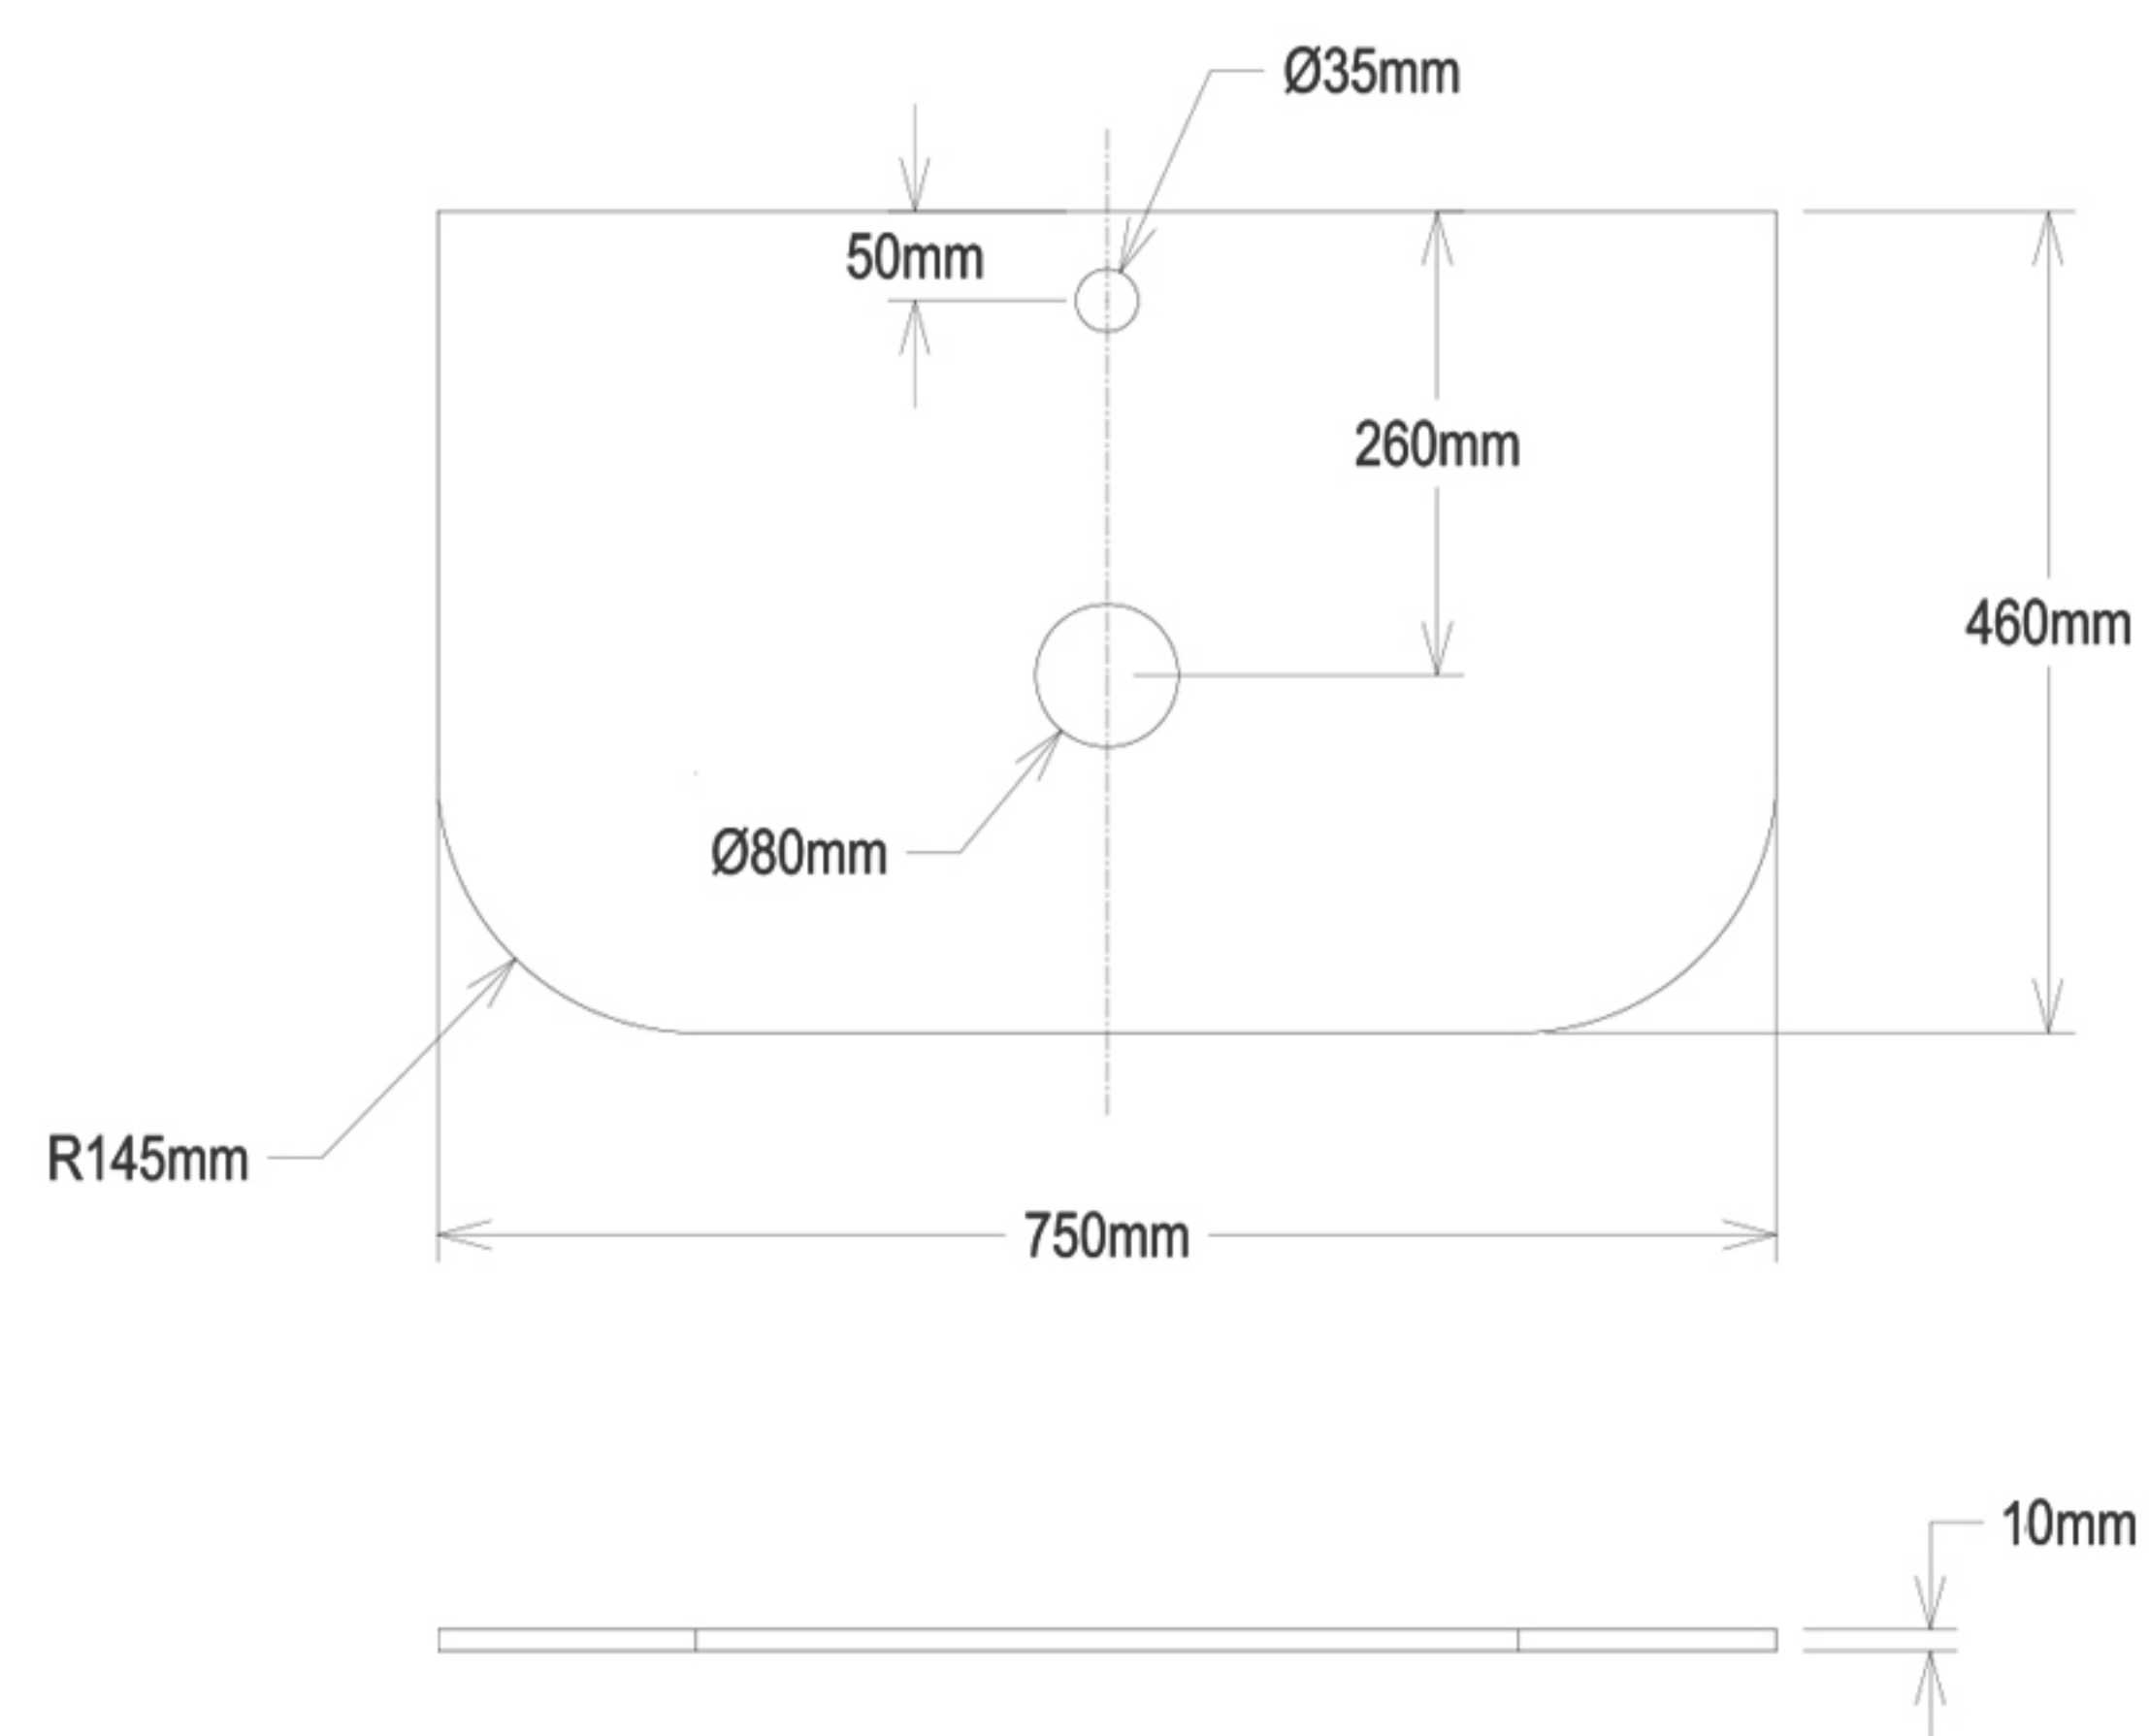

SPEC sheet

Curv 750 Vanity

Bathroom Cabinets

Product Code	IL-PCK-CUR-75XX	
Vanity Top	10mm Porcelain Calacutta White	
Basin	Curv Matte White Basin	
Tap Holes	Centred 12 O'Clock 1 Tap Hole	
Size (mm)	750W x 460D x 460H	
Colours available	IL-PCK-CUR-75MW	Matte White
	IL-PCK-CUR-75OK	Oak

Vanity description :

Curv 750 Wall Hung Vanity in Oak with 10mm Porcelain Calacutta White and Curv Matte White Above Counter Basin - 1 Tap Hole

Colours:

Matte White
IL-PCK-CUR-75MW

Oak
IL-PCK-CUR-75OK

Size:

All dimensions are approximate and subject to normal variation. Although every effort is made not to change the above product specifications, ILUME reserve the right to do so without prior notification if necessary. Full information on guarantees available upon request.