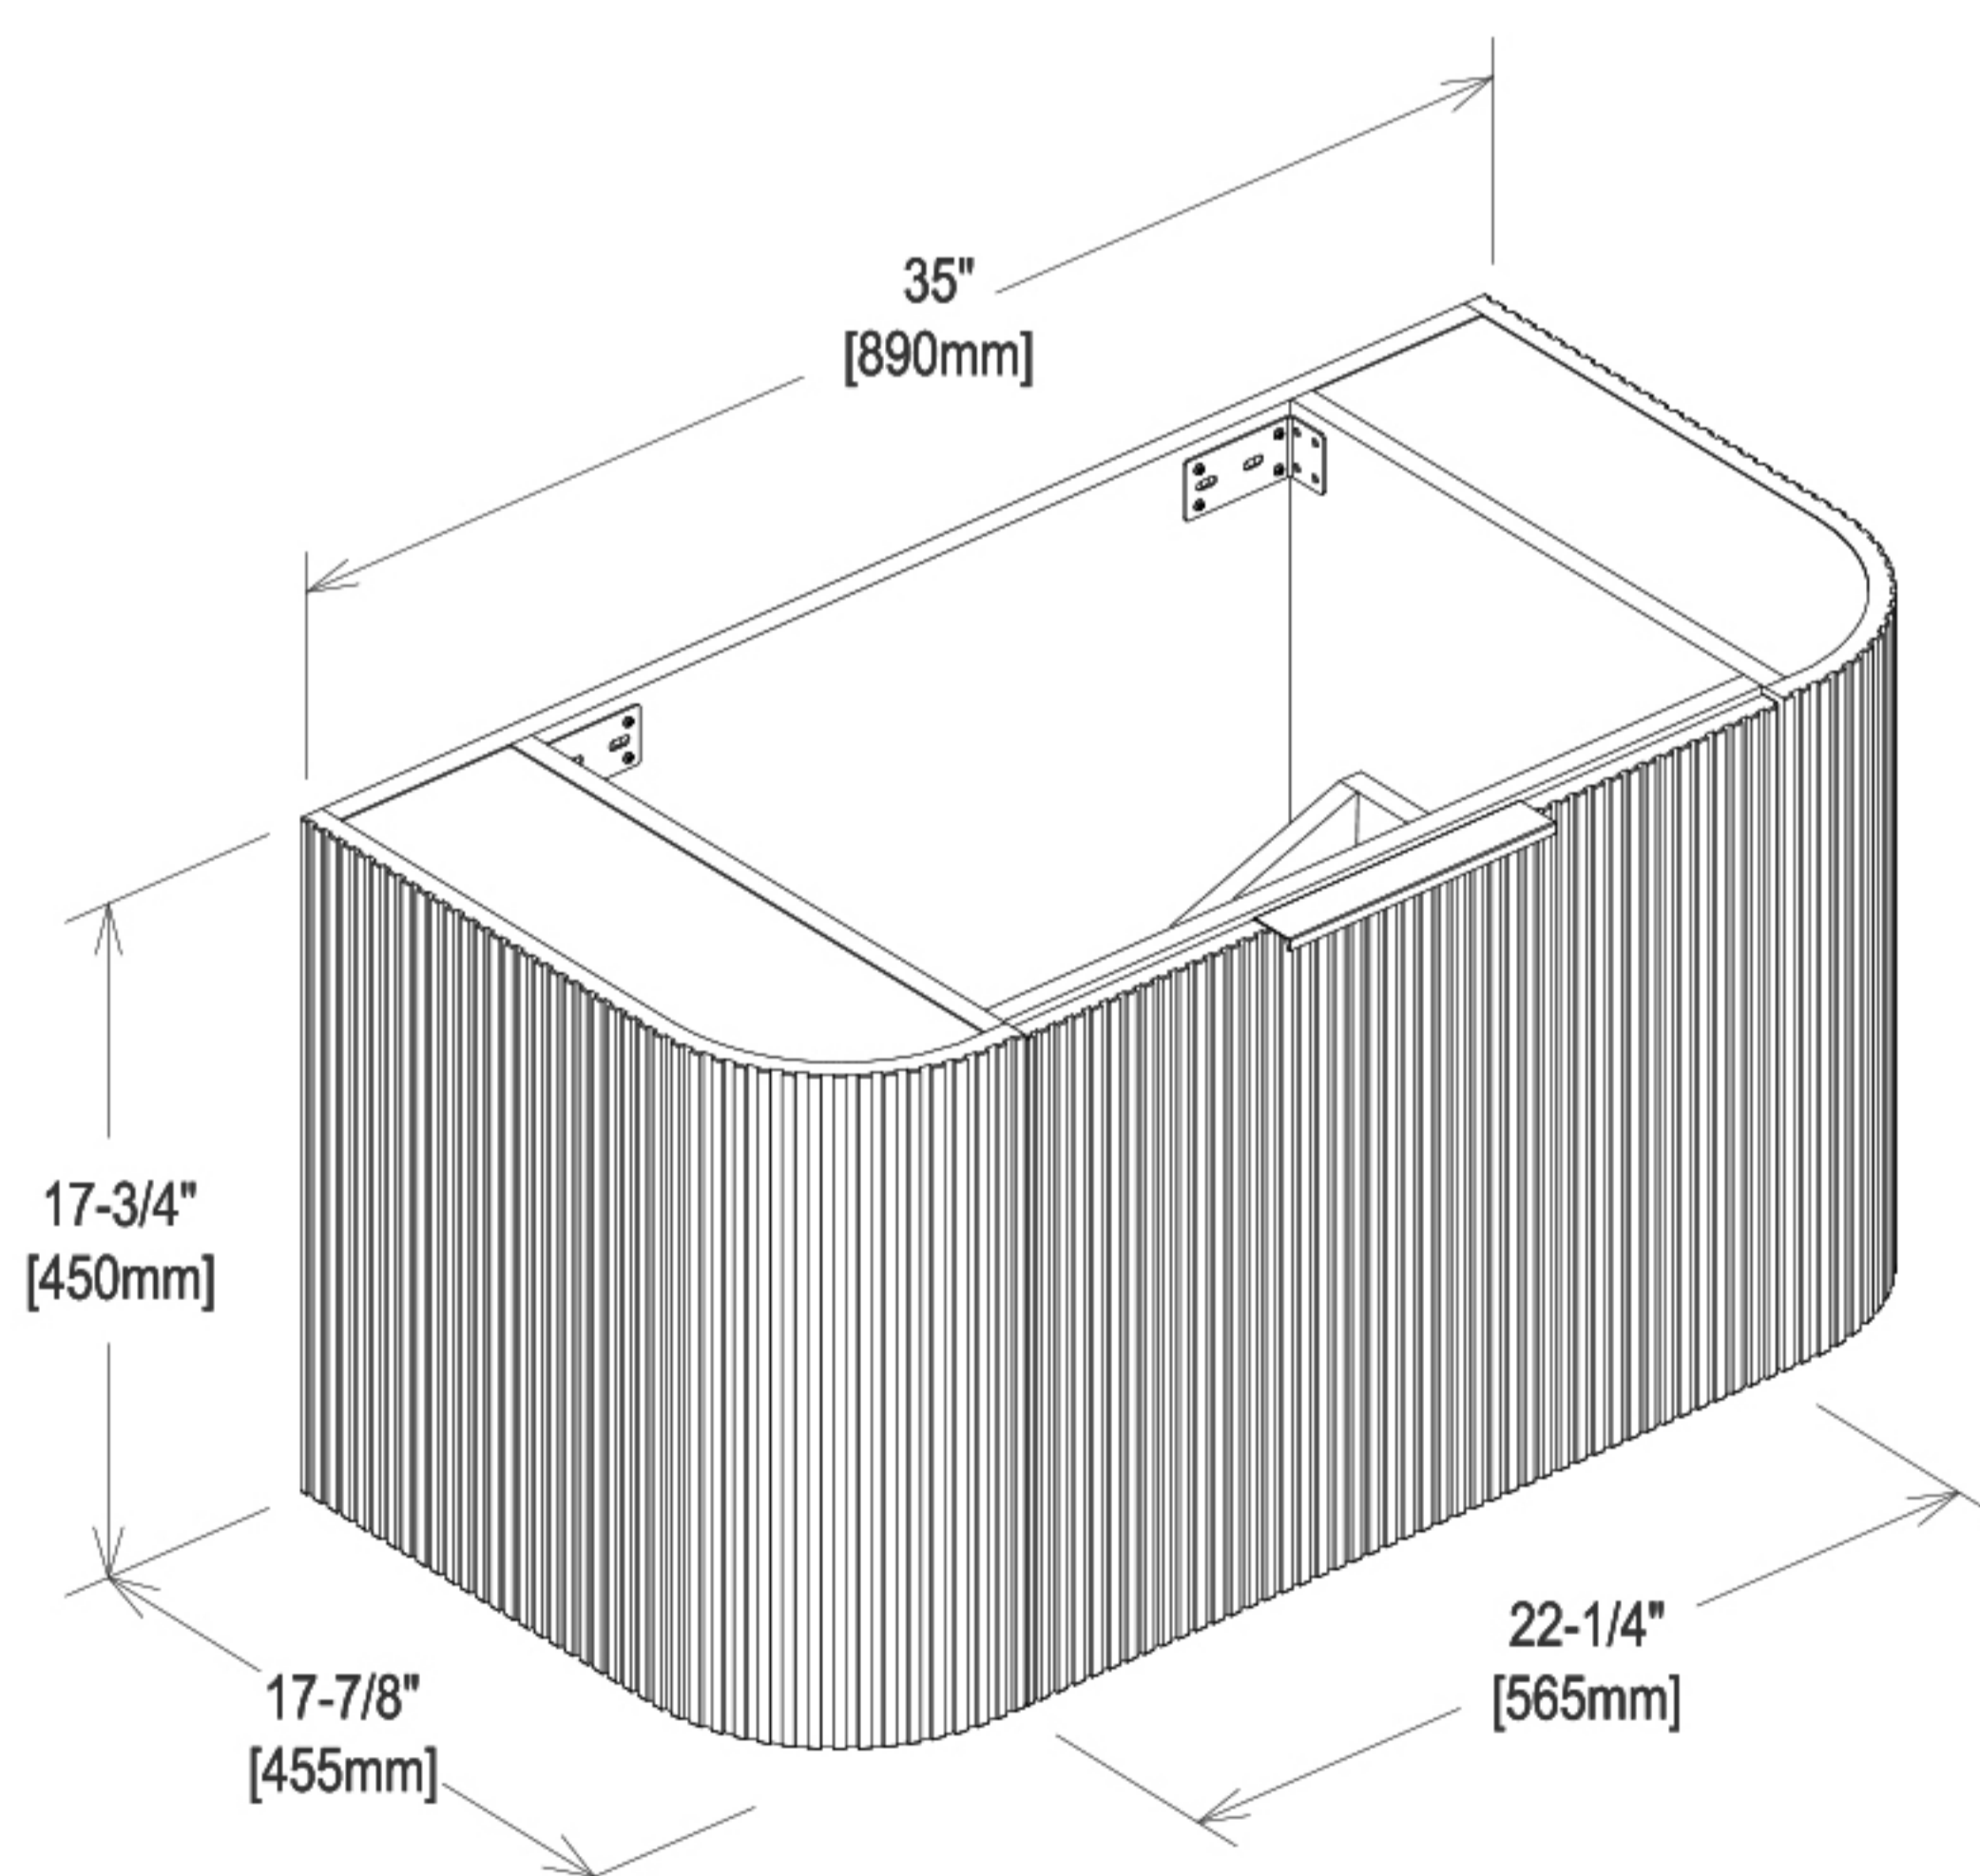

SPEC sheet

Curv 900 Vanity

Bathroom Cabinets

Product Code	IL-PCK-CUR-90XX	
Vanity Top	10mm Porcelain Calacutta White	
Basin	Curv Matte White Basin	
Tap Holes	Centred 12 O'Clock 1 Tap Hole	
Size (mm)	900W x 460D x 460H	
Colours available	IL-PCK-CUR-90MW	Matte White
	IL-PCK-CUR-90OK	Oak

Vanity description :

Curv 900 Wall Hung Vanity in Oak with 10mm Porcelain Calacutta White and Curv Matte White Above Counter Basin - 1 Tap Hole

Colours:

Matte White
IL-PCK-CUR-90MW

Oak
IL-PCK-CUR-90OK

Size: