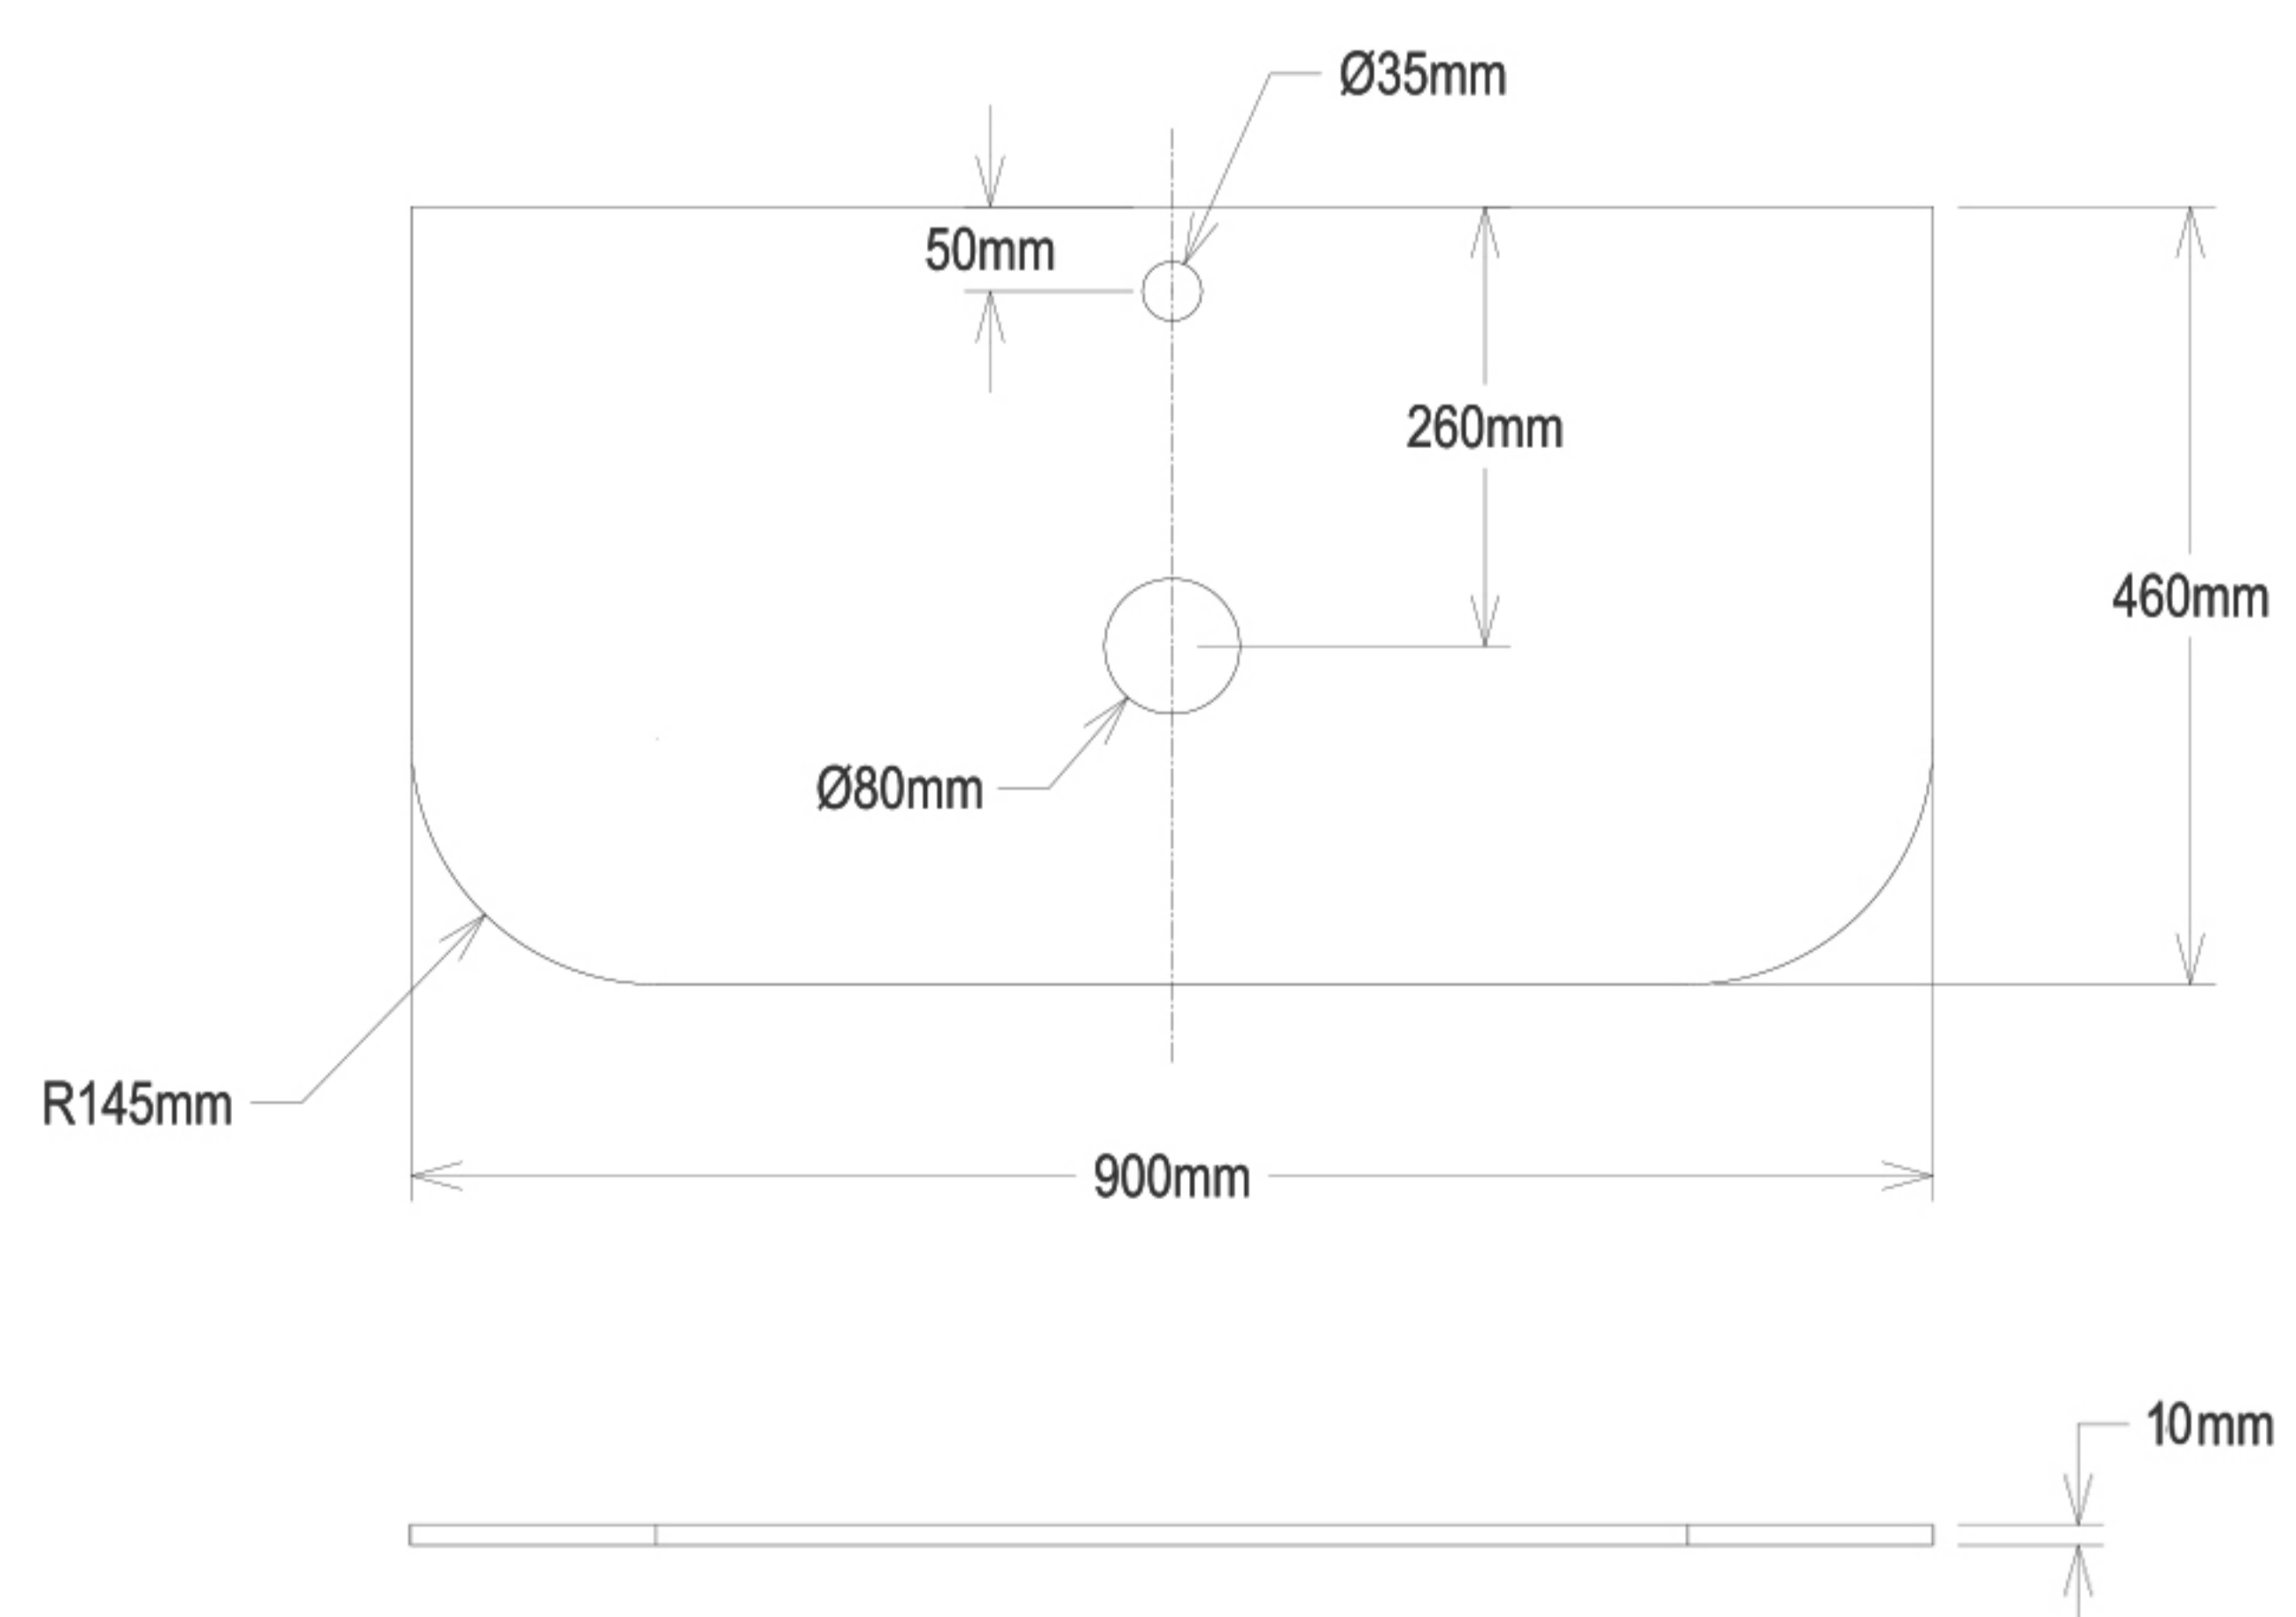

SPEC sheet

Curv 900 Vanity

Bathroom Cabinets

Product Code	IL-PCK-CUR-90XX	
Vanity Top	10mm Porcelain Calacutta White	
Basin	Curv Matte White Basin	
Tap Holes	Centred 12 O'Clock 1 Tap Hole	
Size (mm)	900W x 460D x 460H	
Colours available	IL-PCK-CUR-90MW	Matte White
	IL-PCK-CUR-90OK	Oak

Vanity description :

Curv 900 Wall Hung Vanity in Oak with 10mm Porcelain Calacutta White and Curv Matte White Above Counter Basin - 1 Tap Hole

Colours:

Matte White
IL-PCK-CUR-90MW

Oak
IL-PCK-CUR-90OK

Size:

All dimensions are approximate and subject to normal variation. Although every effort is made not to change the above product specifications, ILUME reserve the right to do so without prior notification if necessary. Full information on guarantees available upon request.