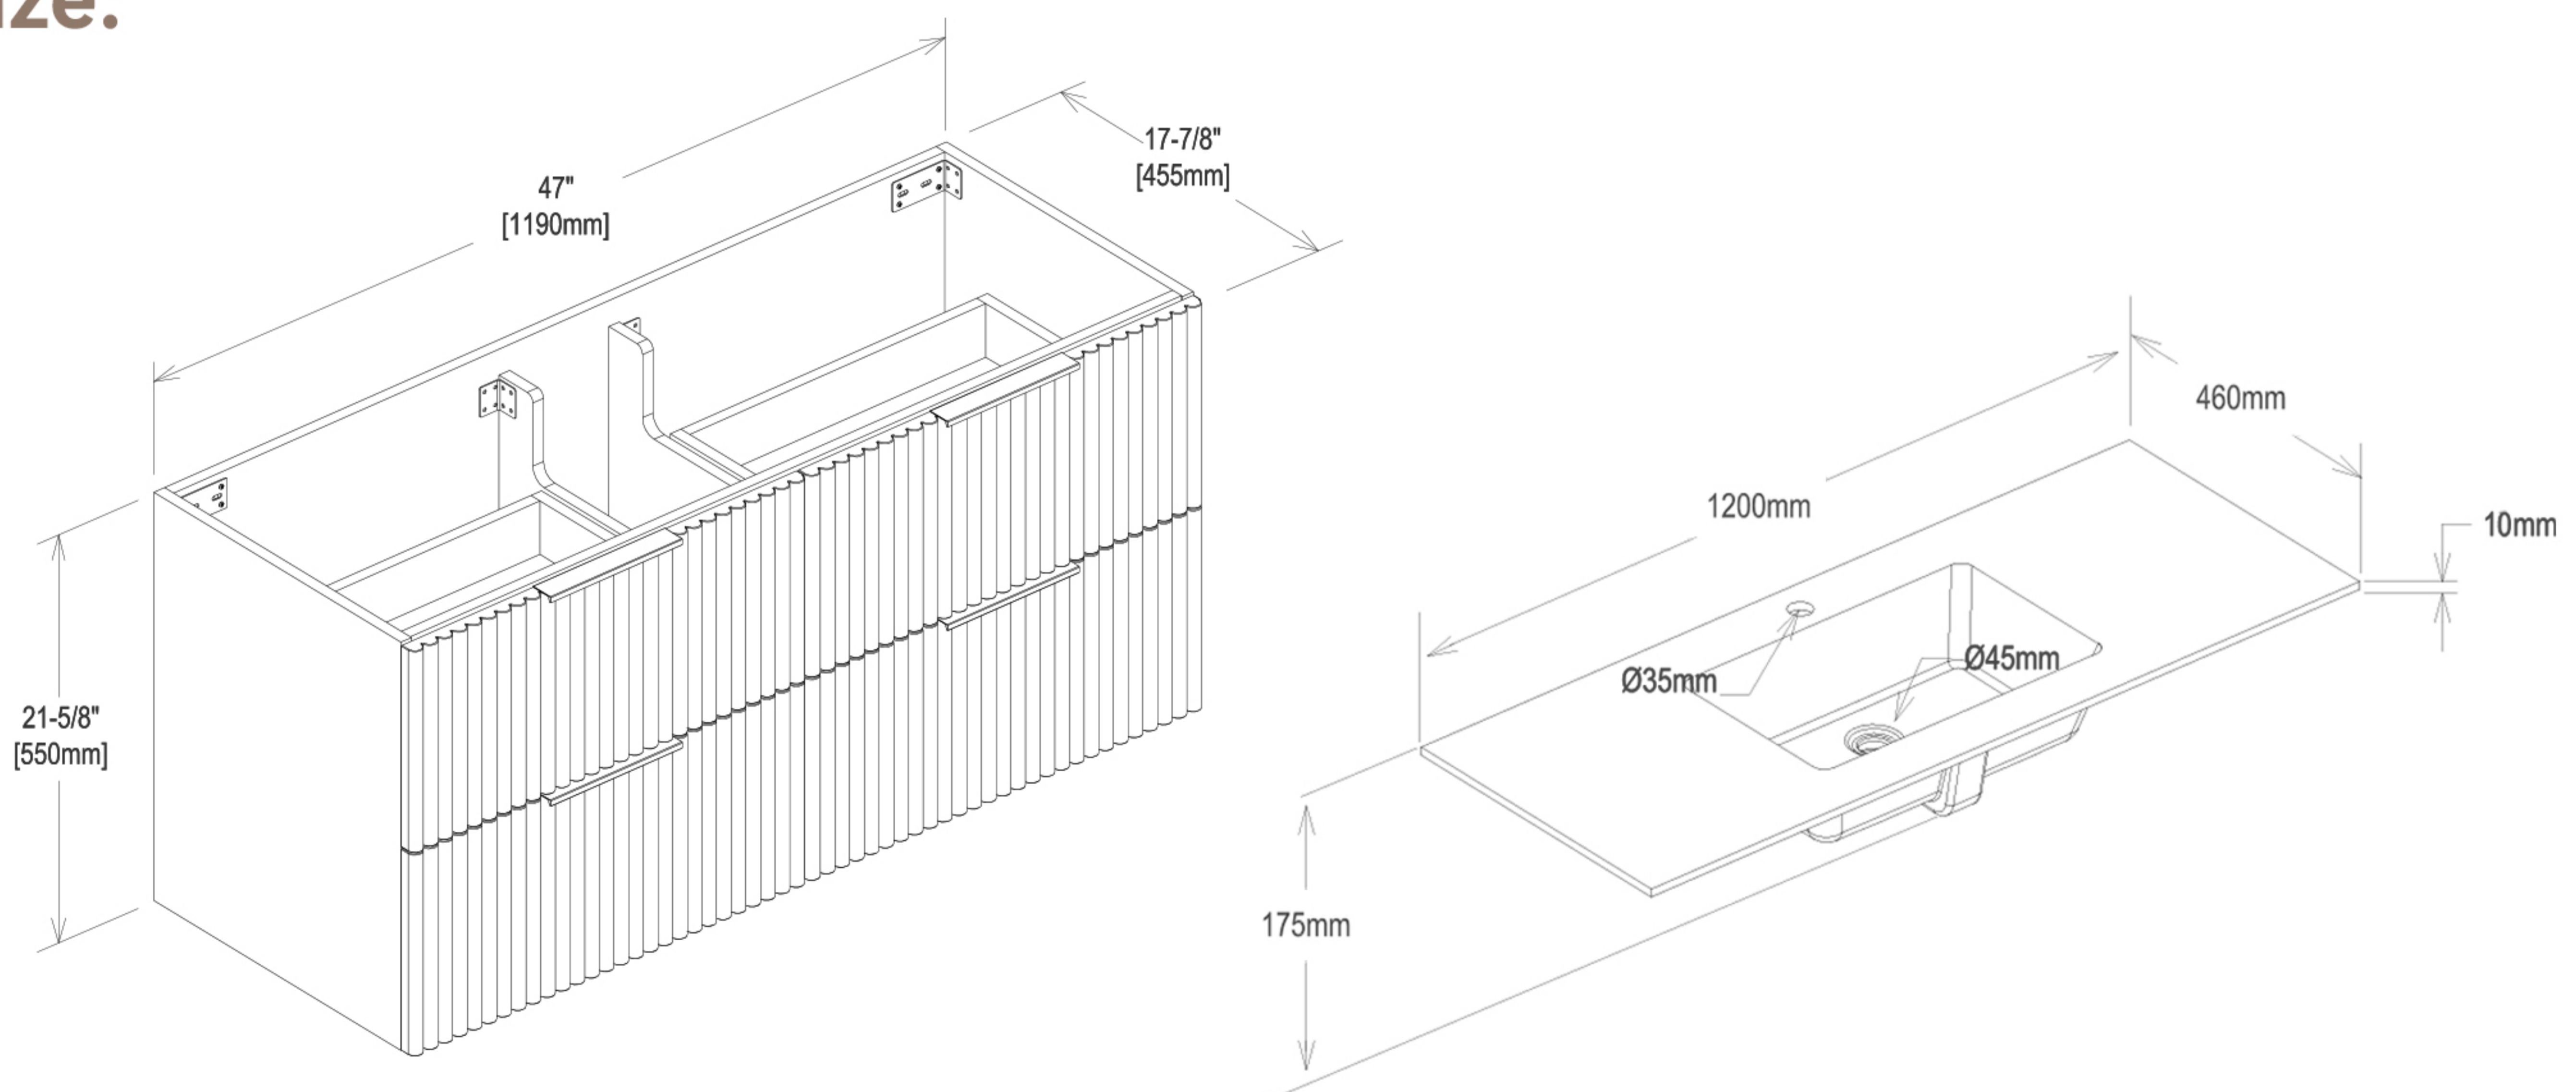

SPEC sheet

Superb 1200 Vanity

Bathroom Cabinets

Product Code	IL-PCK-SUP-12XX	
Vanity Top	10mm Porcelain Calacutta White	
Basin	Matte white one piece Basin	
Tap Holes	Centred 12 O'Clock 1 Tap Hole	
Size (mm)	1200W x 460D x 560H	
Colours available	IL-PCK-SUP-12MW	Matte White
	IL-PCK-SUP-12OK	Oak

Vanity description :

Superb 1200 Wall Hung Vanity in Oak with 10mm Porcelain Calacutta White and Gloss White Undercounter Basin - 1 Tap Hole

Colours:

Matte White
IL-PCK-SUP-12MW

Oak
IL-PCK-SUP-12OK

Size:

All dimensions are approximate and subject to normal variation. Although every effort is made not to change the above product specifications, ILUME reserve the right to do so without prior notification if necessary. Full information on guarantees available upon request.