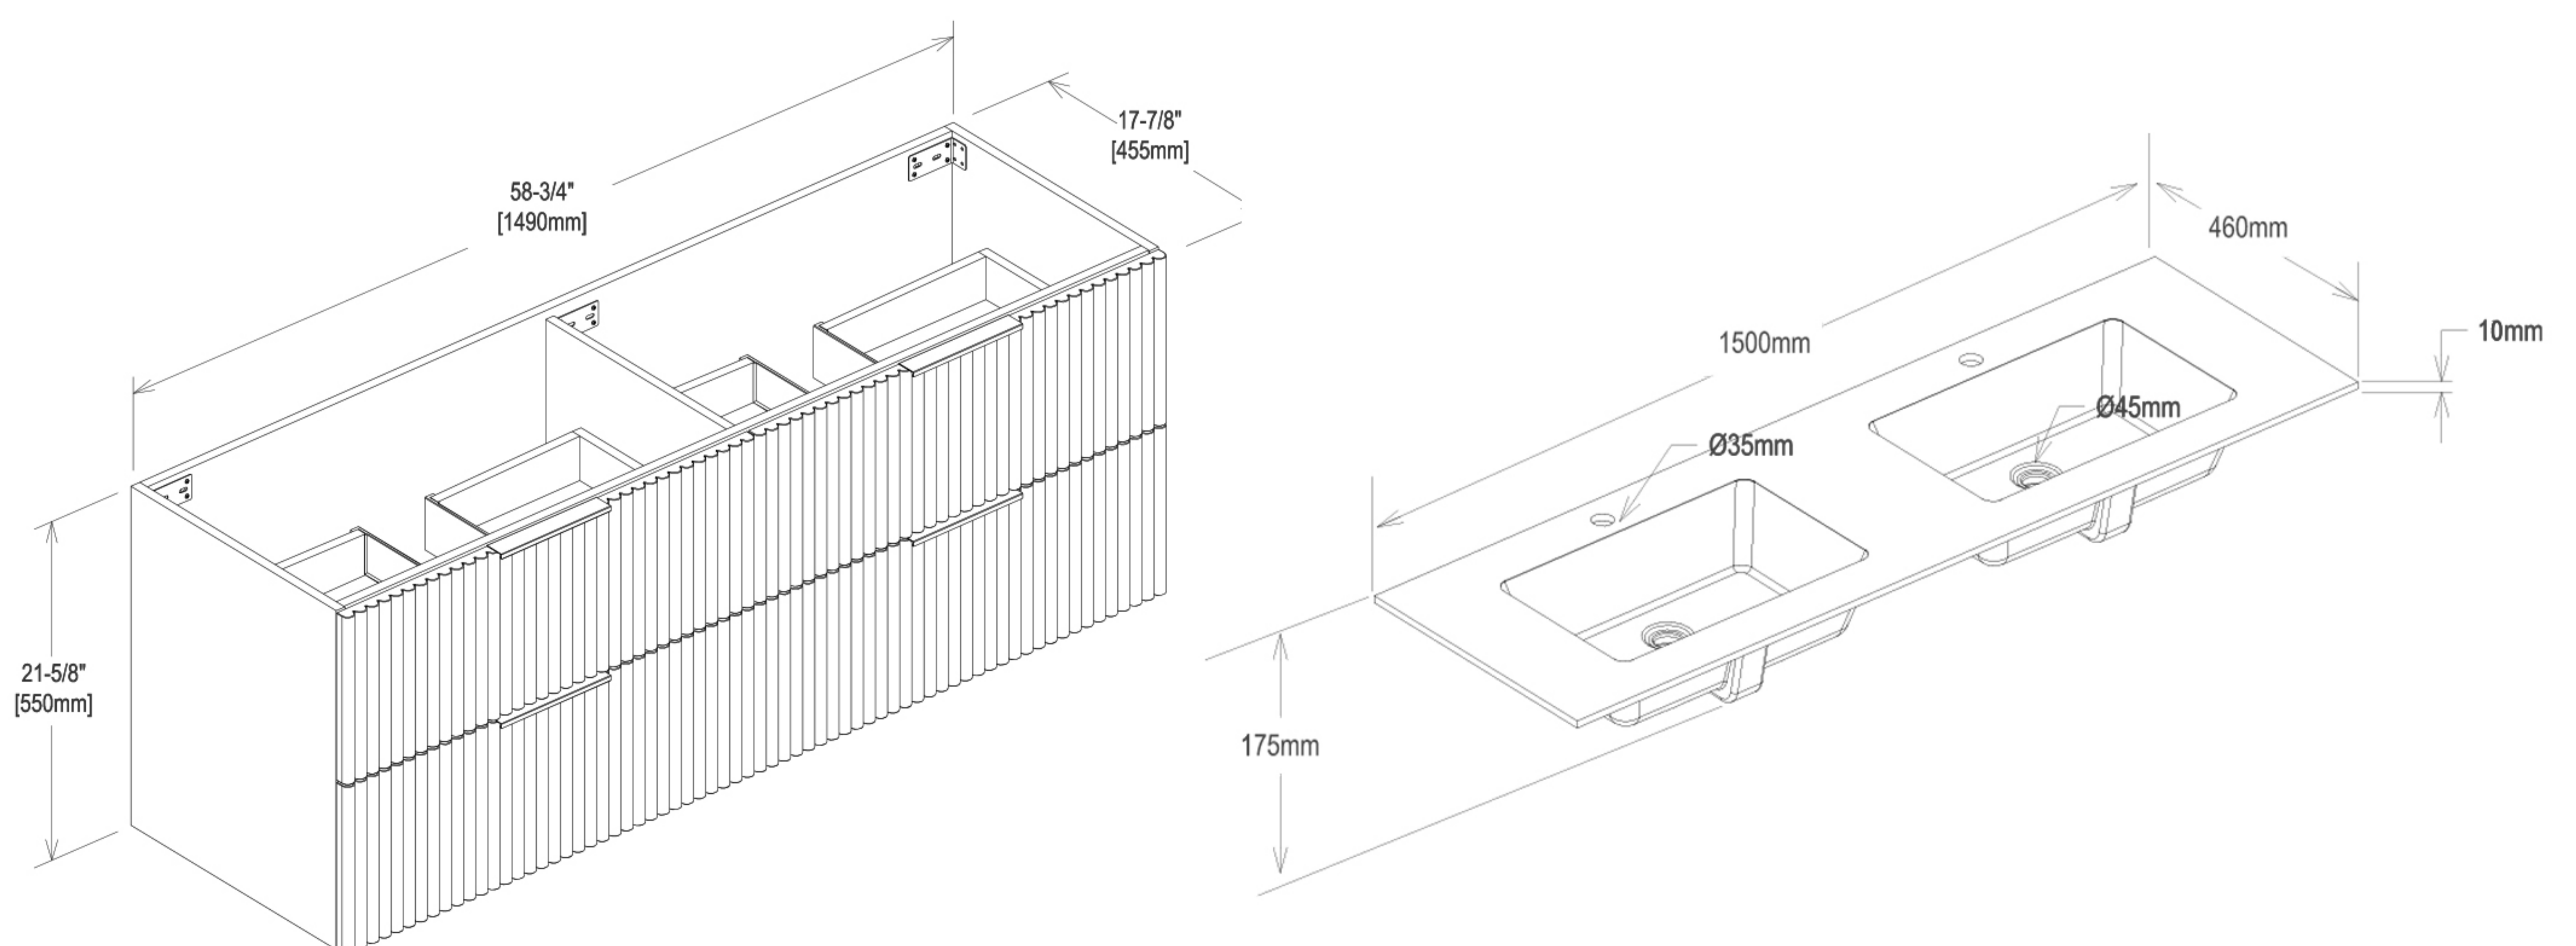

SPEC sheet

Superb 1500 Vanity

Bathroom Cabinets

Product Code	IL-PCK-SUP-15XX	
Vanity Top	10mm Porcelain Calacutta White	
Basin	Matte white one piece Basin	
Tap Holes	Double Tap Holes Spaced 708mm Apart	
Size (mm)	1500W x 460D x 560H	
Colours available	IL-PCK-SUP-15MW	Matte White
	IL-PCK-SUP-15OK	Oak

Vanity description :

Superb 1500 Wall Hung Vanity in Oak with 10mm Porcelain Calacutta White and Gloss White Undercounter Basin - 2 Tap Holes

Colours:

Matte White
IL-PCK-SUP-15MW

Oak
IL-PCK-SUP-15OK

Size:

All dimensions are approximate and subject to normal variation. Although every effort is made not to change the above product specifications, ILUME reserve the right to do so without prior notification if necessary. Full information on guarantees available upon request.