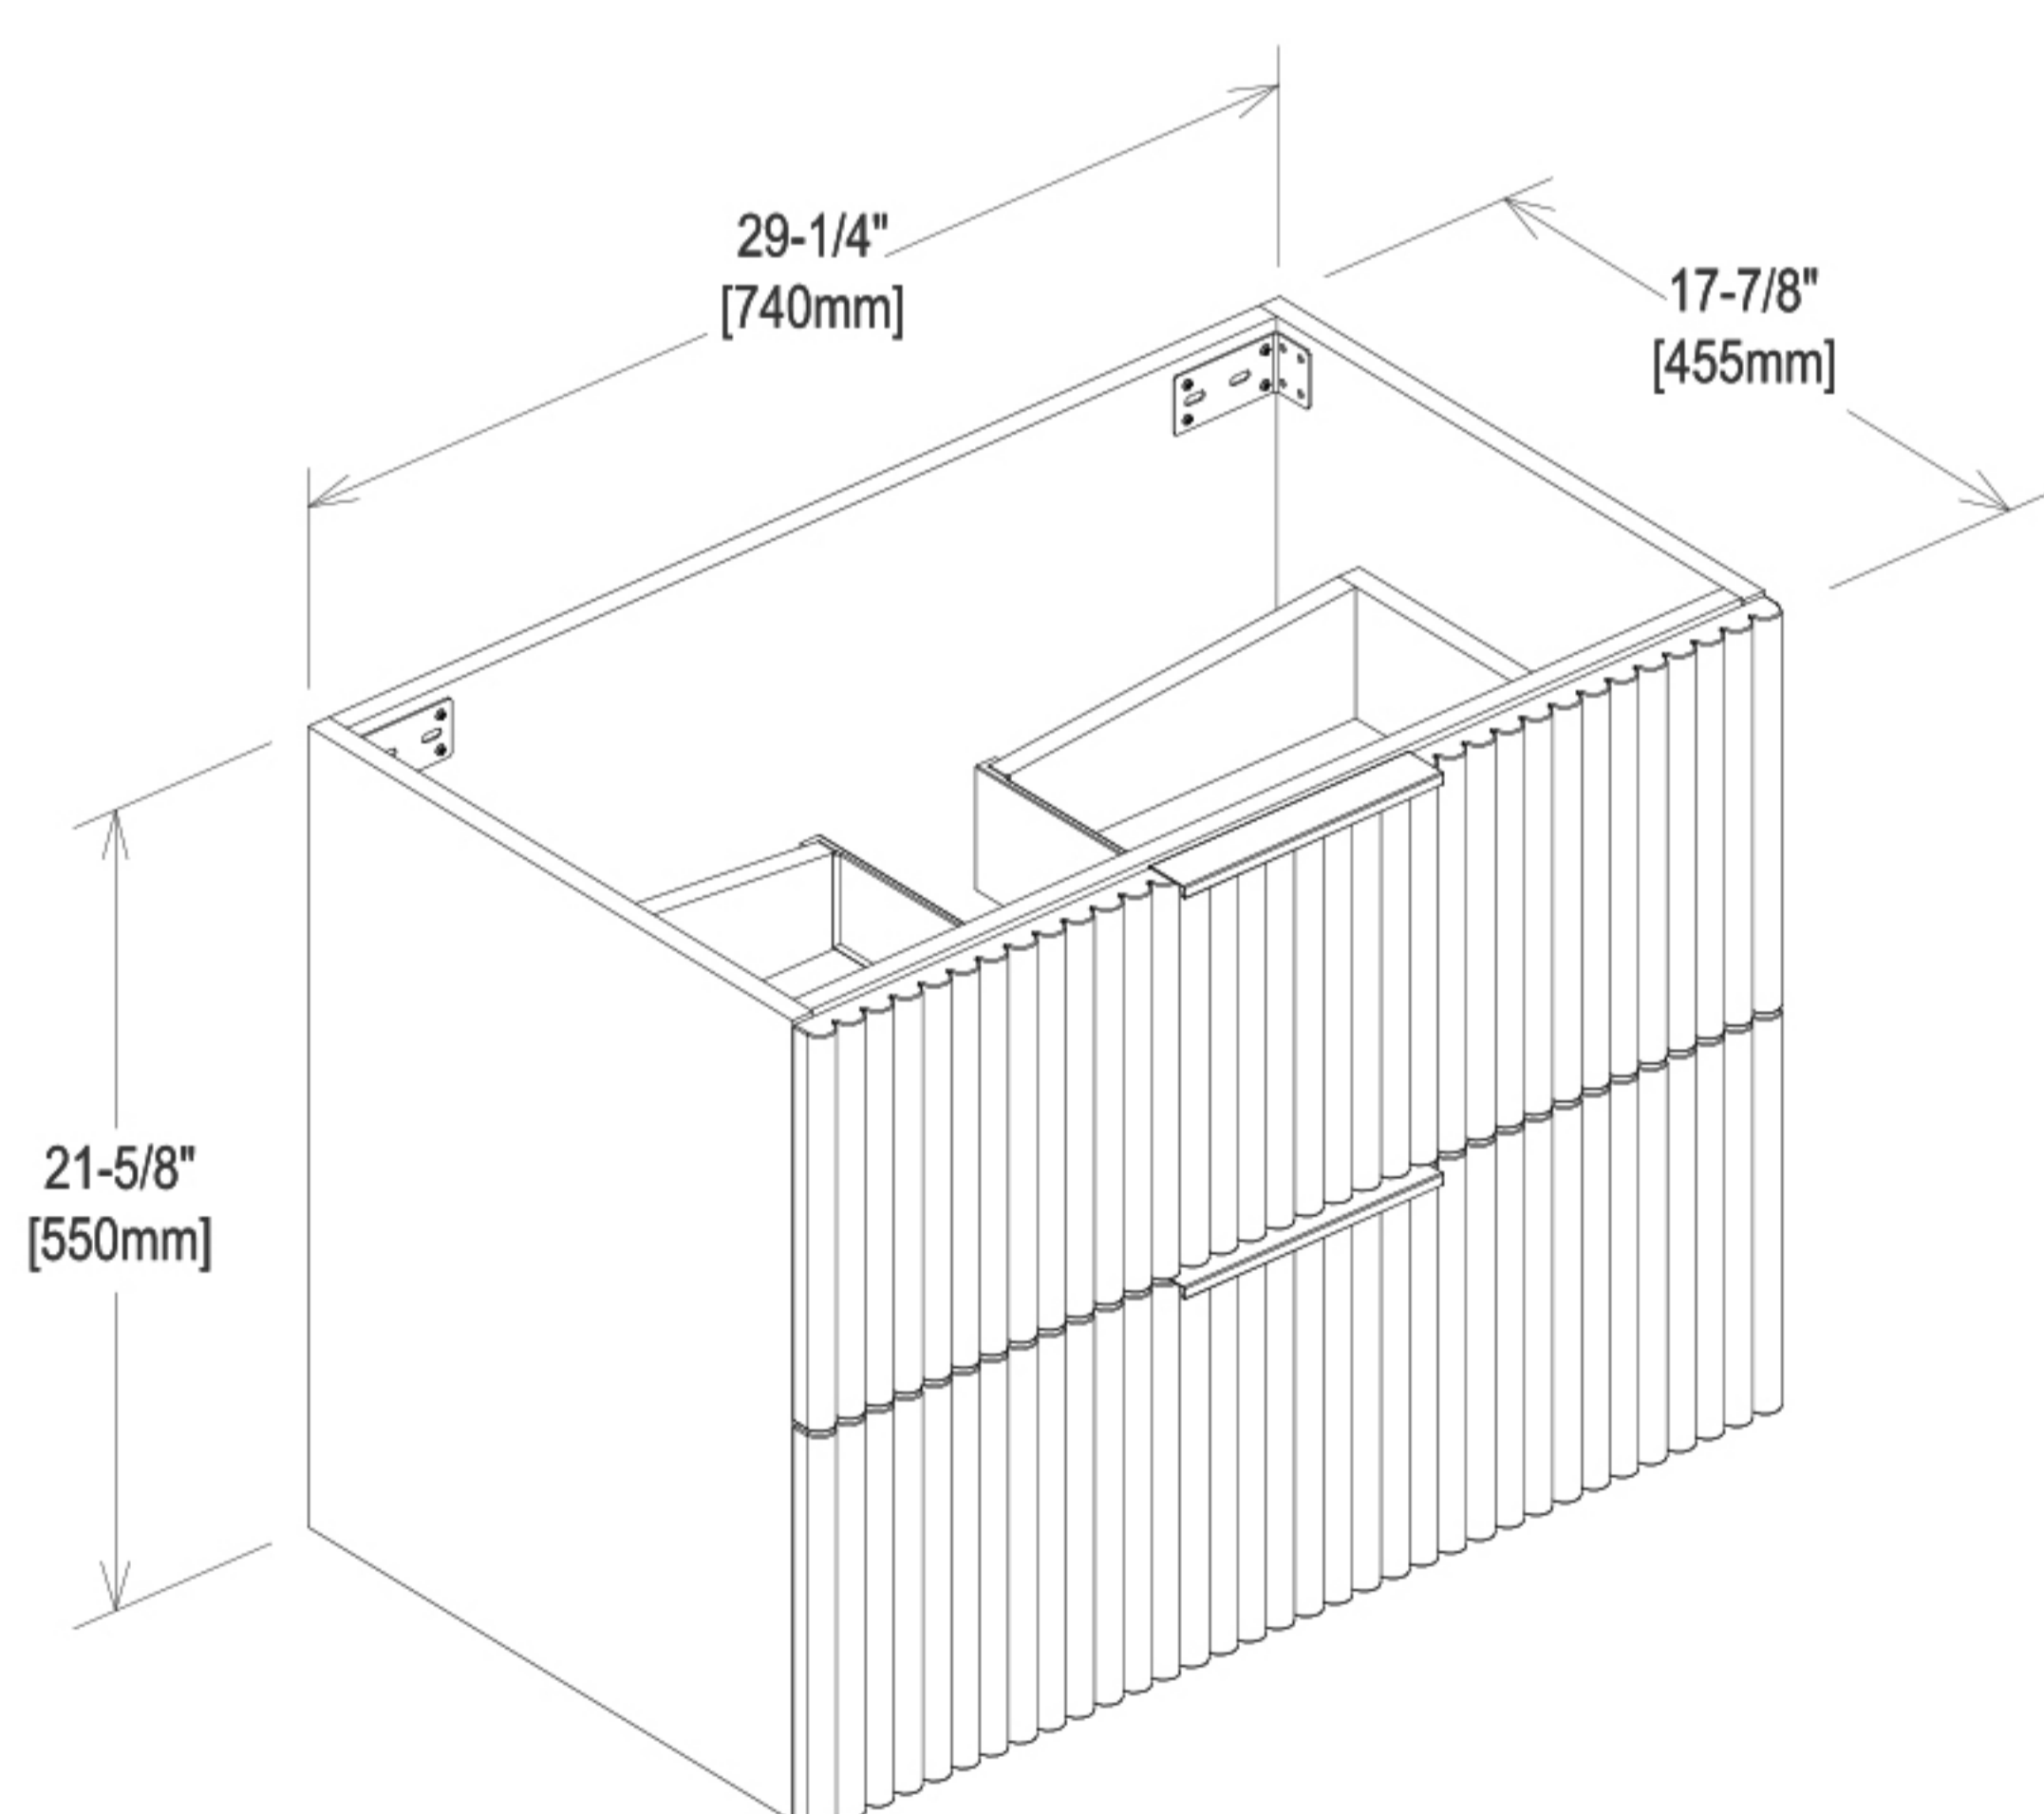

SPEC sheet

Superb 750 Vanity

Bathroom Cabinets

Product Code	IL-PCK-SUP-75XX	
Vanity Top	10mm Porcelain Calacutta White	
Basin	Matte white one piece Basin	
Tap Holes	Centred 12 O'Clock 1 Tap Hole	
Size (mm)	750W x 460D x 560H	
Colours available	IL-PCK-SUP-75MW	Matte White
	IL-PCK-SUP-75OK	Oak

Vanity description :

Superb 750 Wall Hung Vanity in Oak with 10mm Porcelain Calacutta White and Gloss White Undercounter Basin - 1 Tap Hole

Colours:

Matte White
IL-PCK-SUP-75MW

Oak
IL-PCK-SUP-75OK

Size:

All dimensions are approximate and subject to normal variation. Although every effort is made not to change the above product specifications, ILUME reserve the right to do so without prior notification if necessary. Full information on guarantees available upon request.