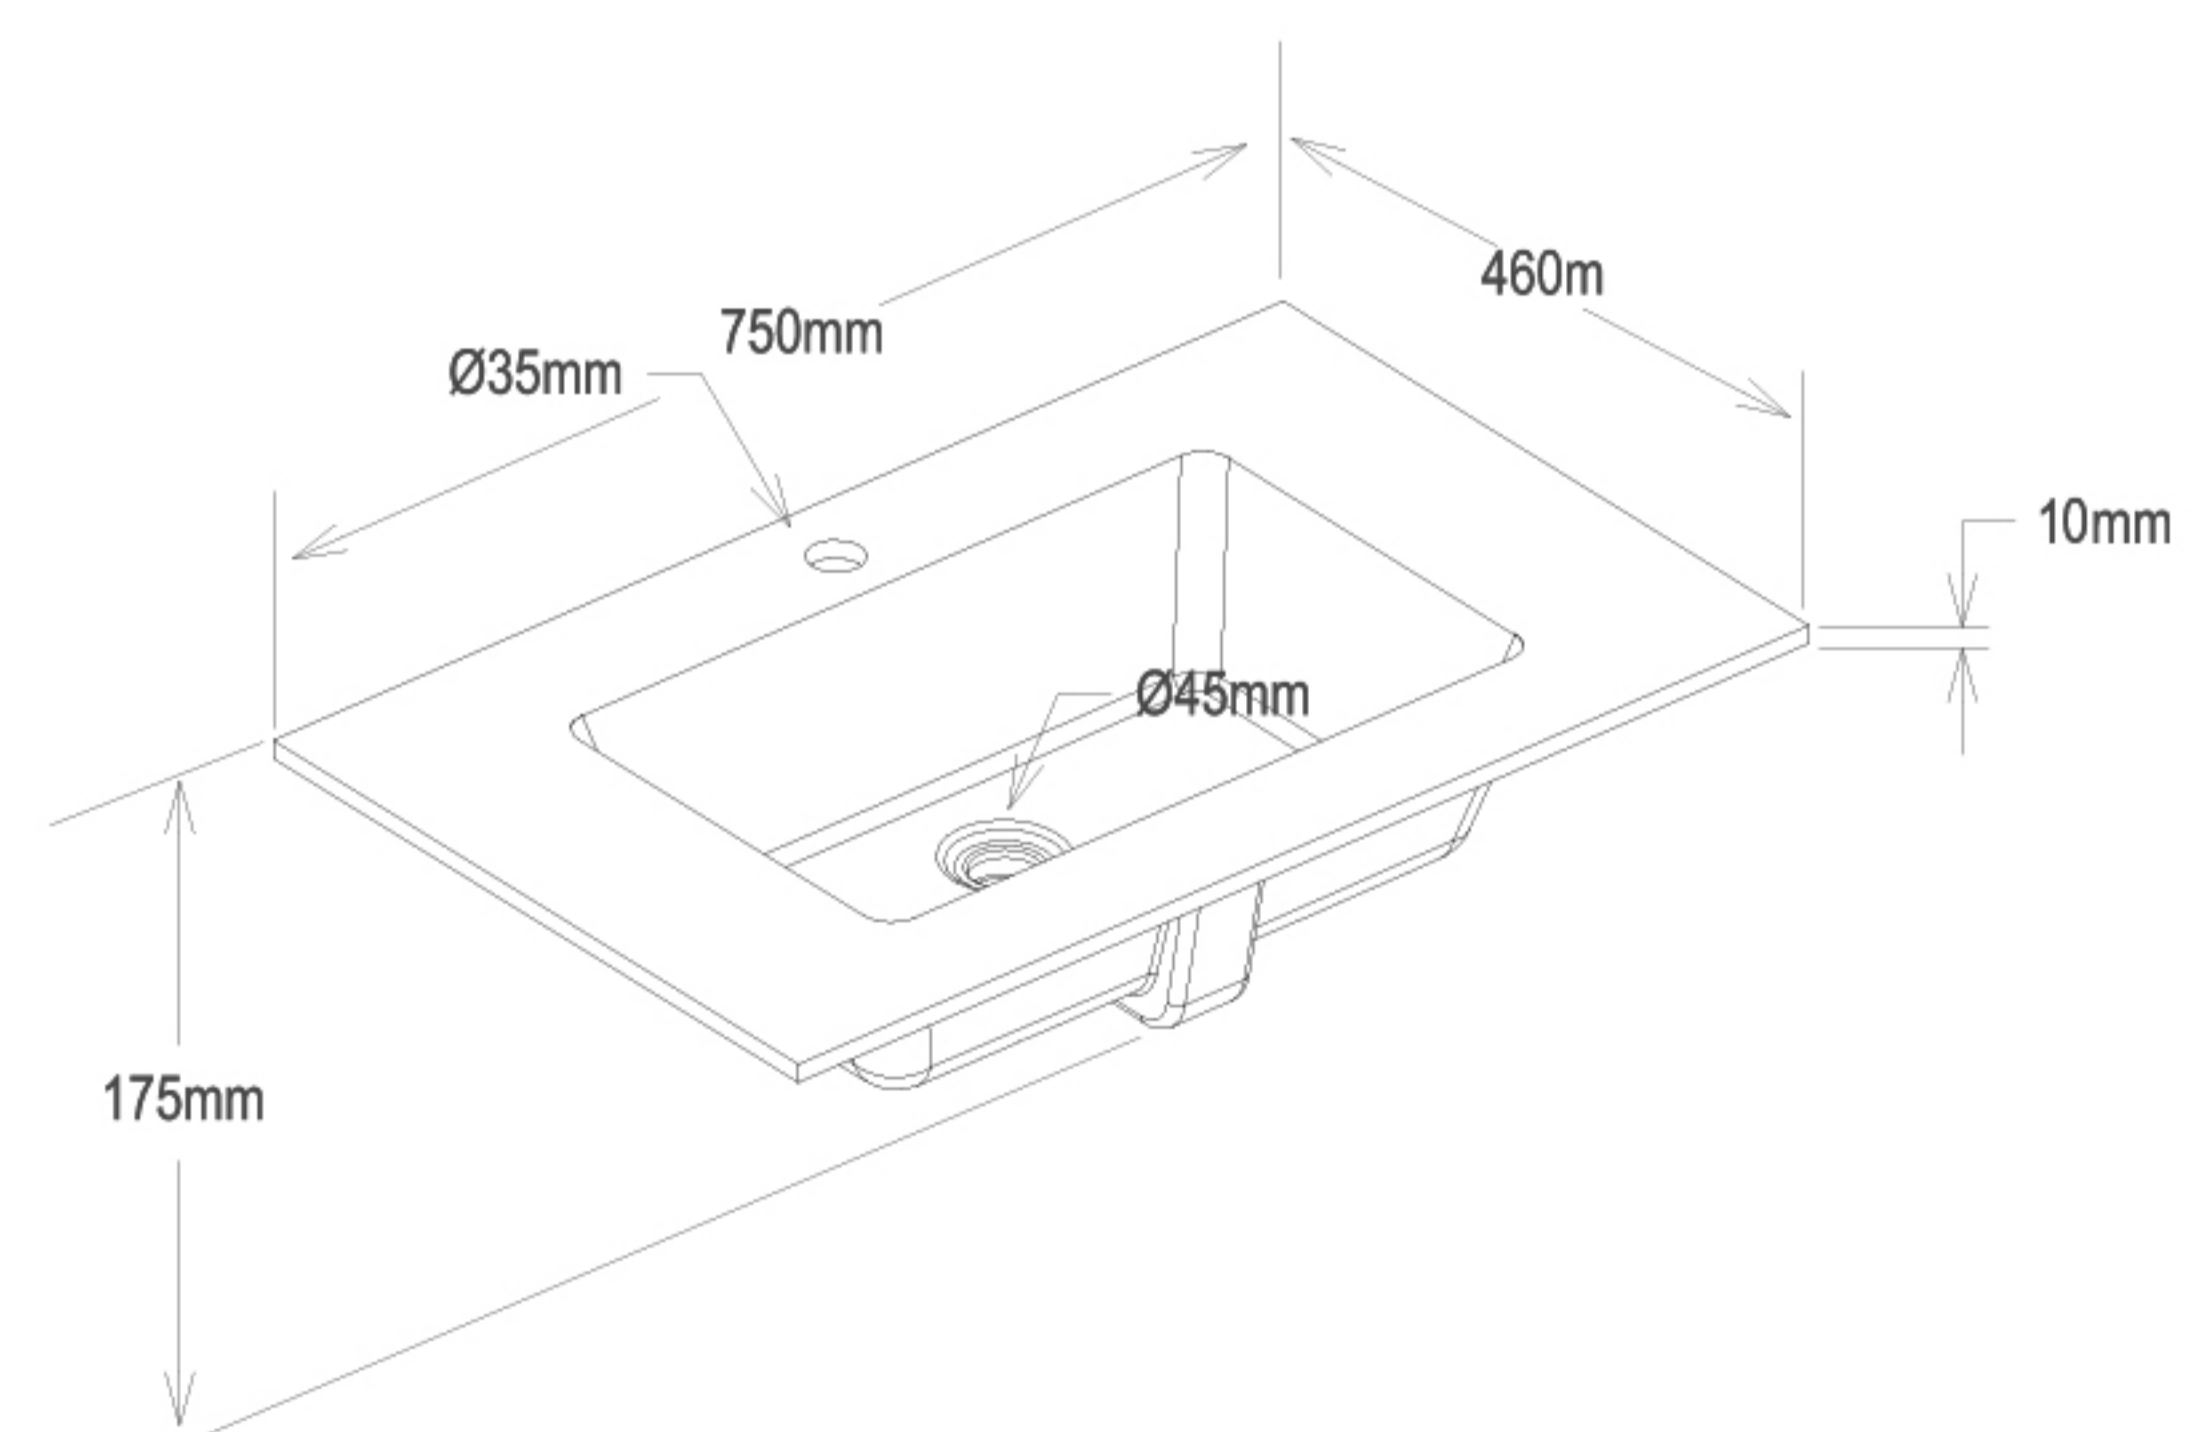

SPEC sheet

Superb 750 Vanity

Bathroom Cabinets

Product Code	IL-PCK-SUP-75XX	
Vanity Top	10mm Porcelain Calacutta White	
Basin	Matte white one piece Basin	
Tap Holes	Centred 12 O'Clock 1 Tap Hole	
Size (mm)	750W x 460D x 560H	
Colours available	IL-PCK-SUP-75MW	Matte White
	IL-PCK-SUP-75OK	Oak

Vanity description :

Superb 750 Wall Hung Vanity in Oak with 10mm Porcelain Calacutta White and Gloss White Undercounter Basin - 1 Tap Hole

Colours:

Matte White
IL-PCK-SUP-75MW

Oak
IL-PCK-SUP-75OK

Size:

All dimensions are approximate and subject to normal variation. Although every effort is made not to change the above product specifications, ILUME reserve the right to do so without prior notification if necessary. Full information on guarantees available upon request.