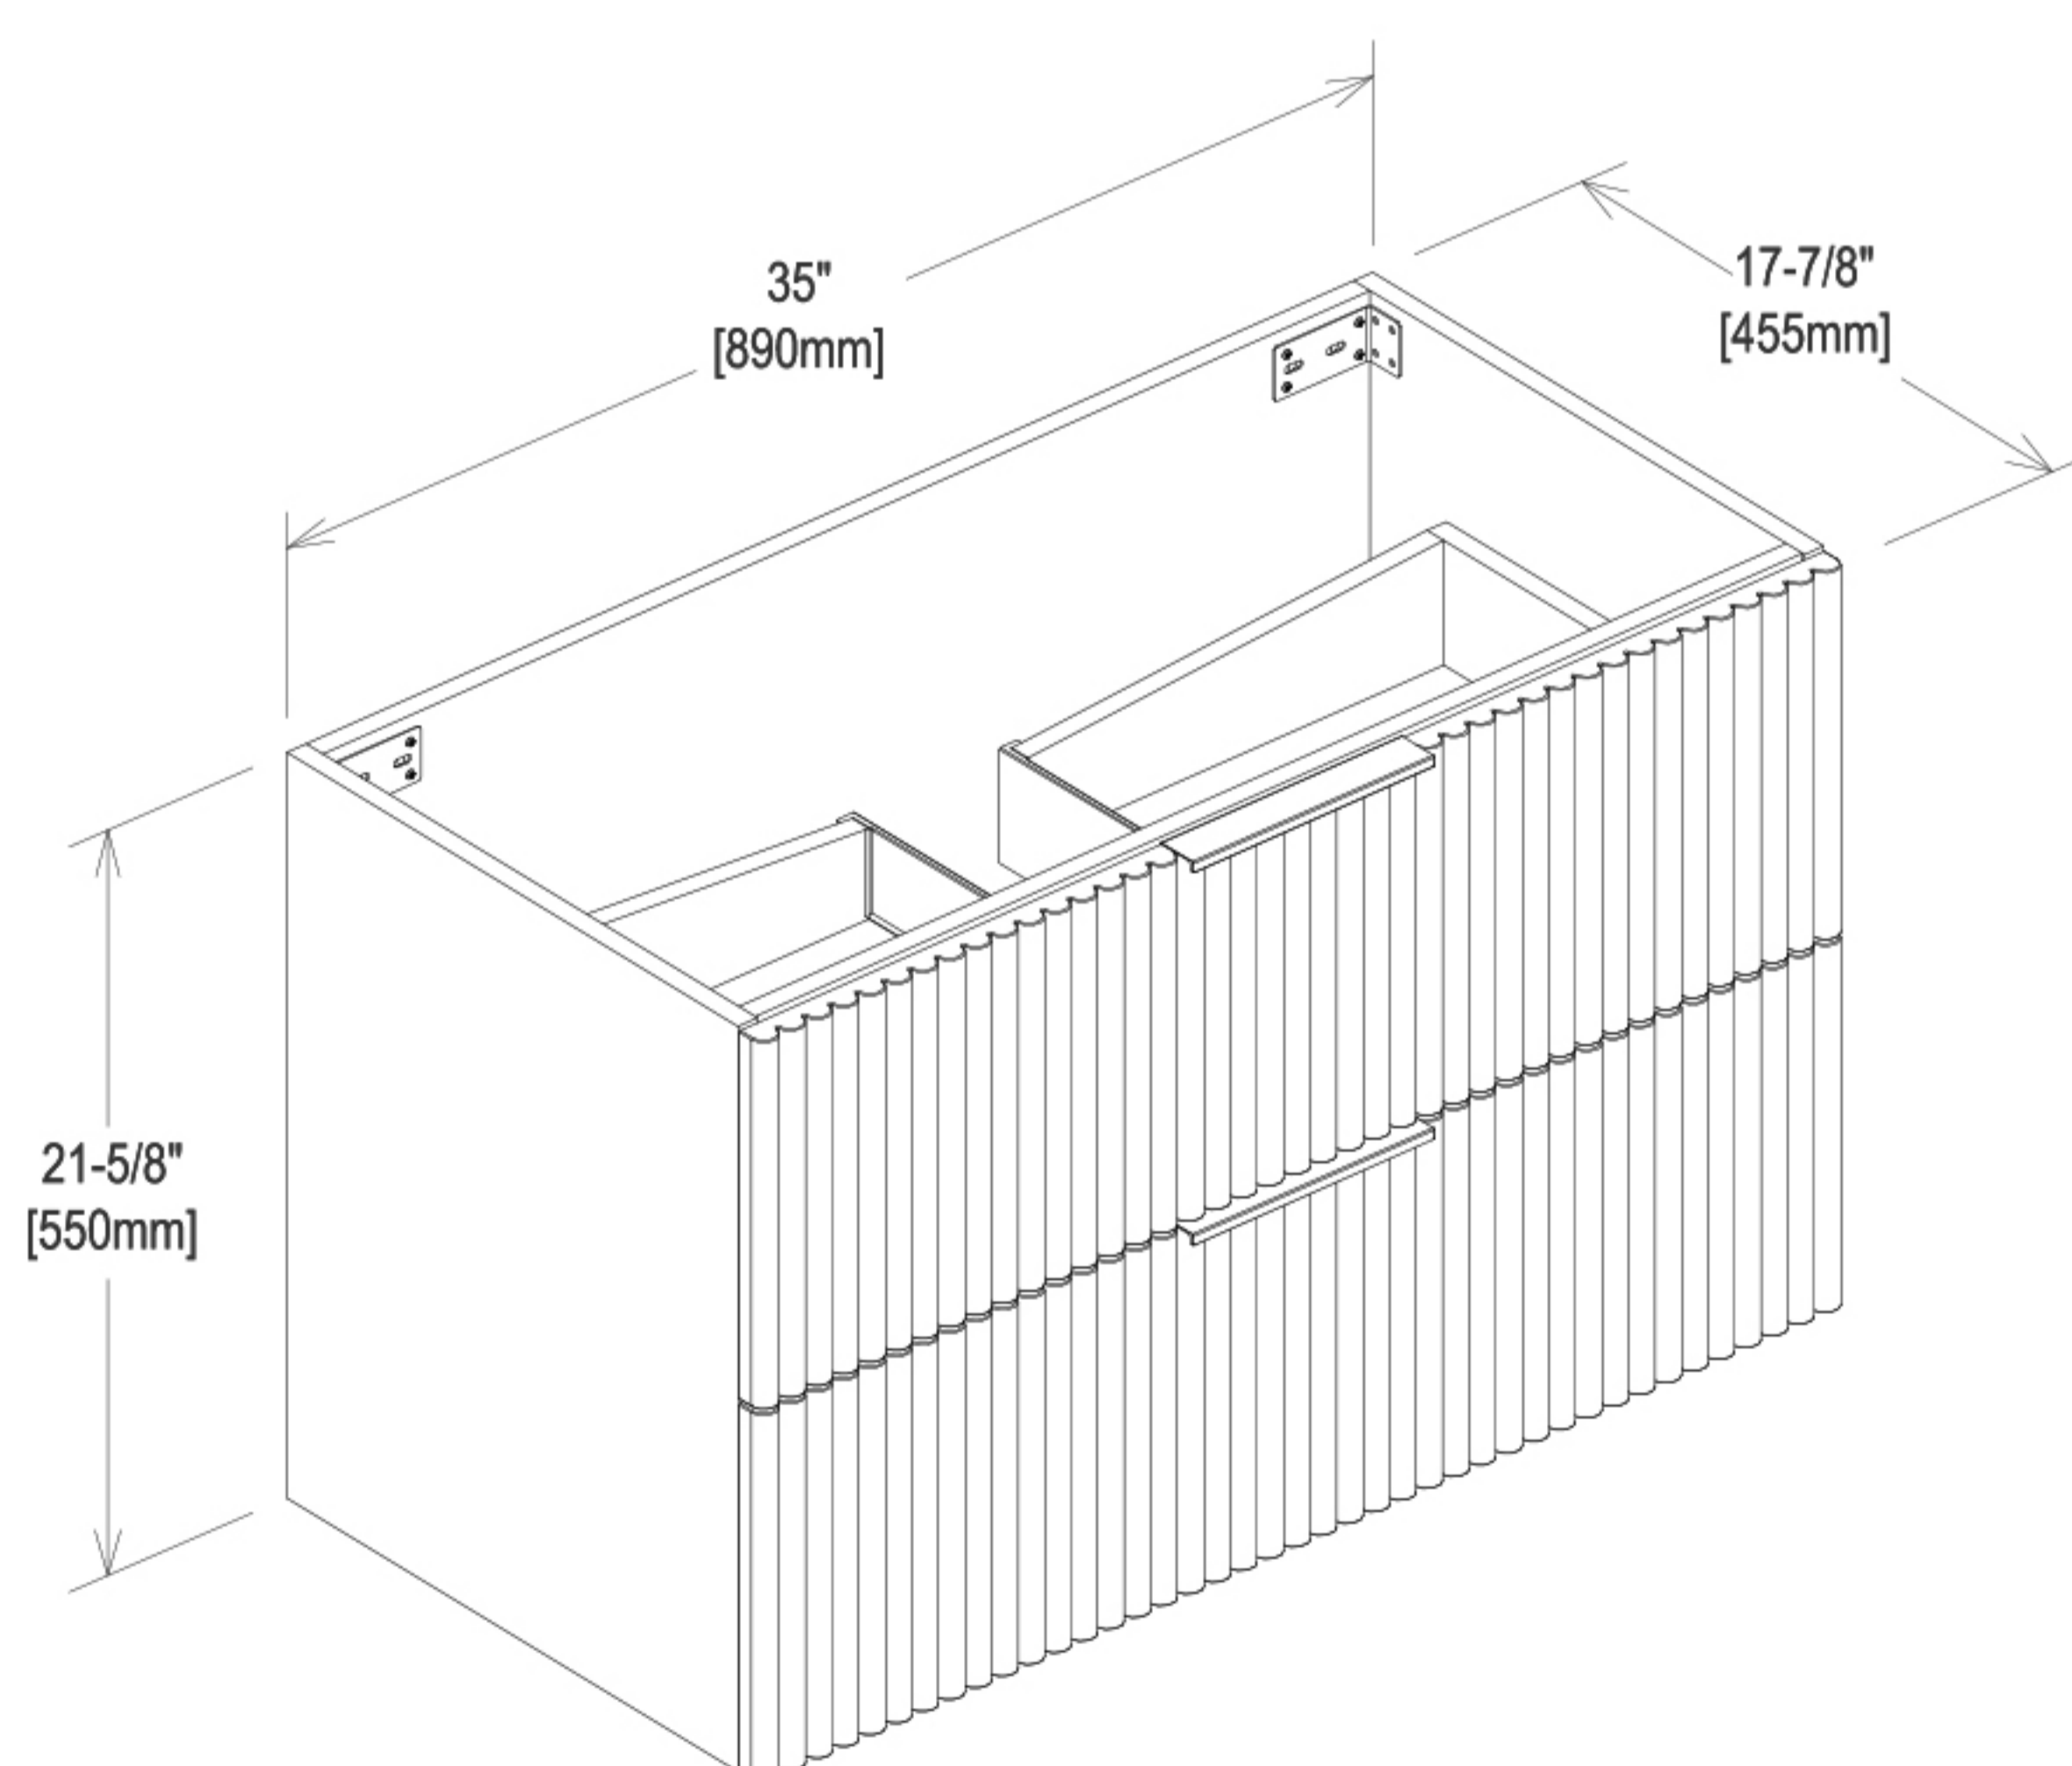

### Superb 900 Vanity

Bathroom Cabinets

Product Code	IL-PCK-SUP-90XX	
Vanity Top	10mm Porcelain Calacutta White	
Basin	Matte white one piece Basin	
Tap Holes	Centred 12 O'Clock 1 Tap Hole	
Size ( mm )	900W x 460D x 560H	
Colours available	IL-PCK-SUP-90MW	Matte White
	IL-PCK-SUP-90OK	Oak

### Vanity description :

Superb 900 Wall Hung Vanity in Oak with 10mm Porcelain Calacutta White and Gloss White Undercounter Basin - 1 Tap Hole

### Size:

All dimensions are approximate and subject to normal variation. Although every effort is made not to change the above product specifications, ILUME reserve the right to do so without prior notification if necessary. Full information on guarantees available upon request.