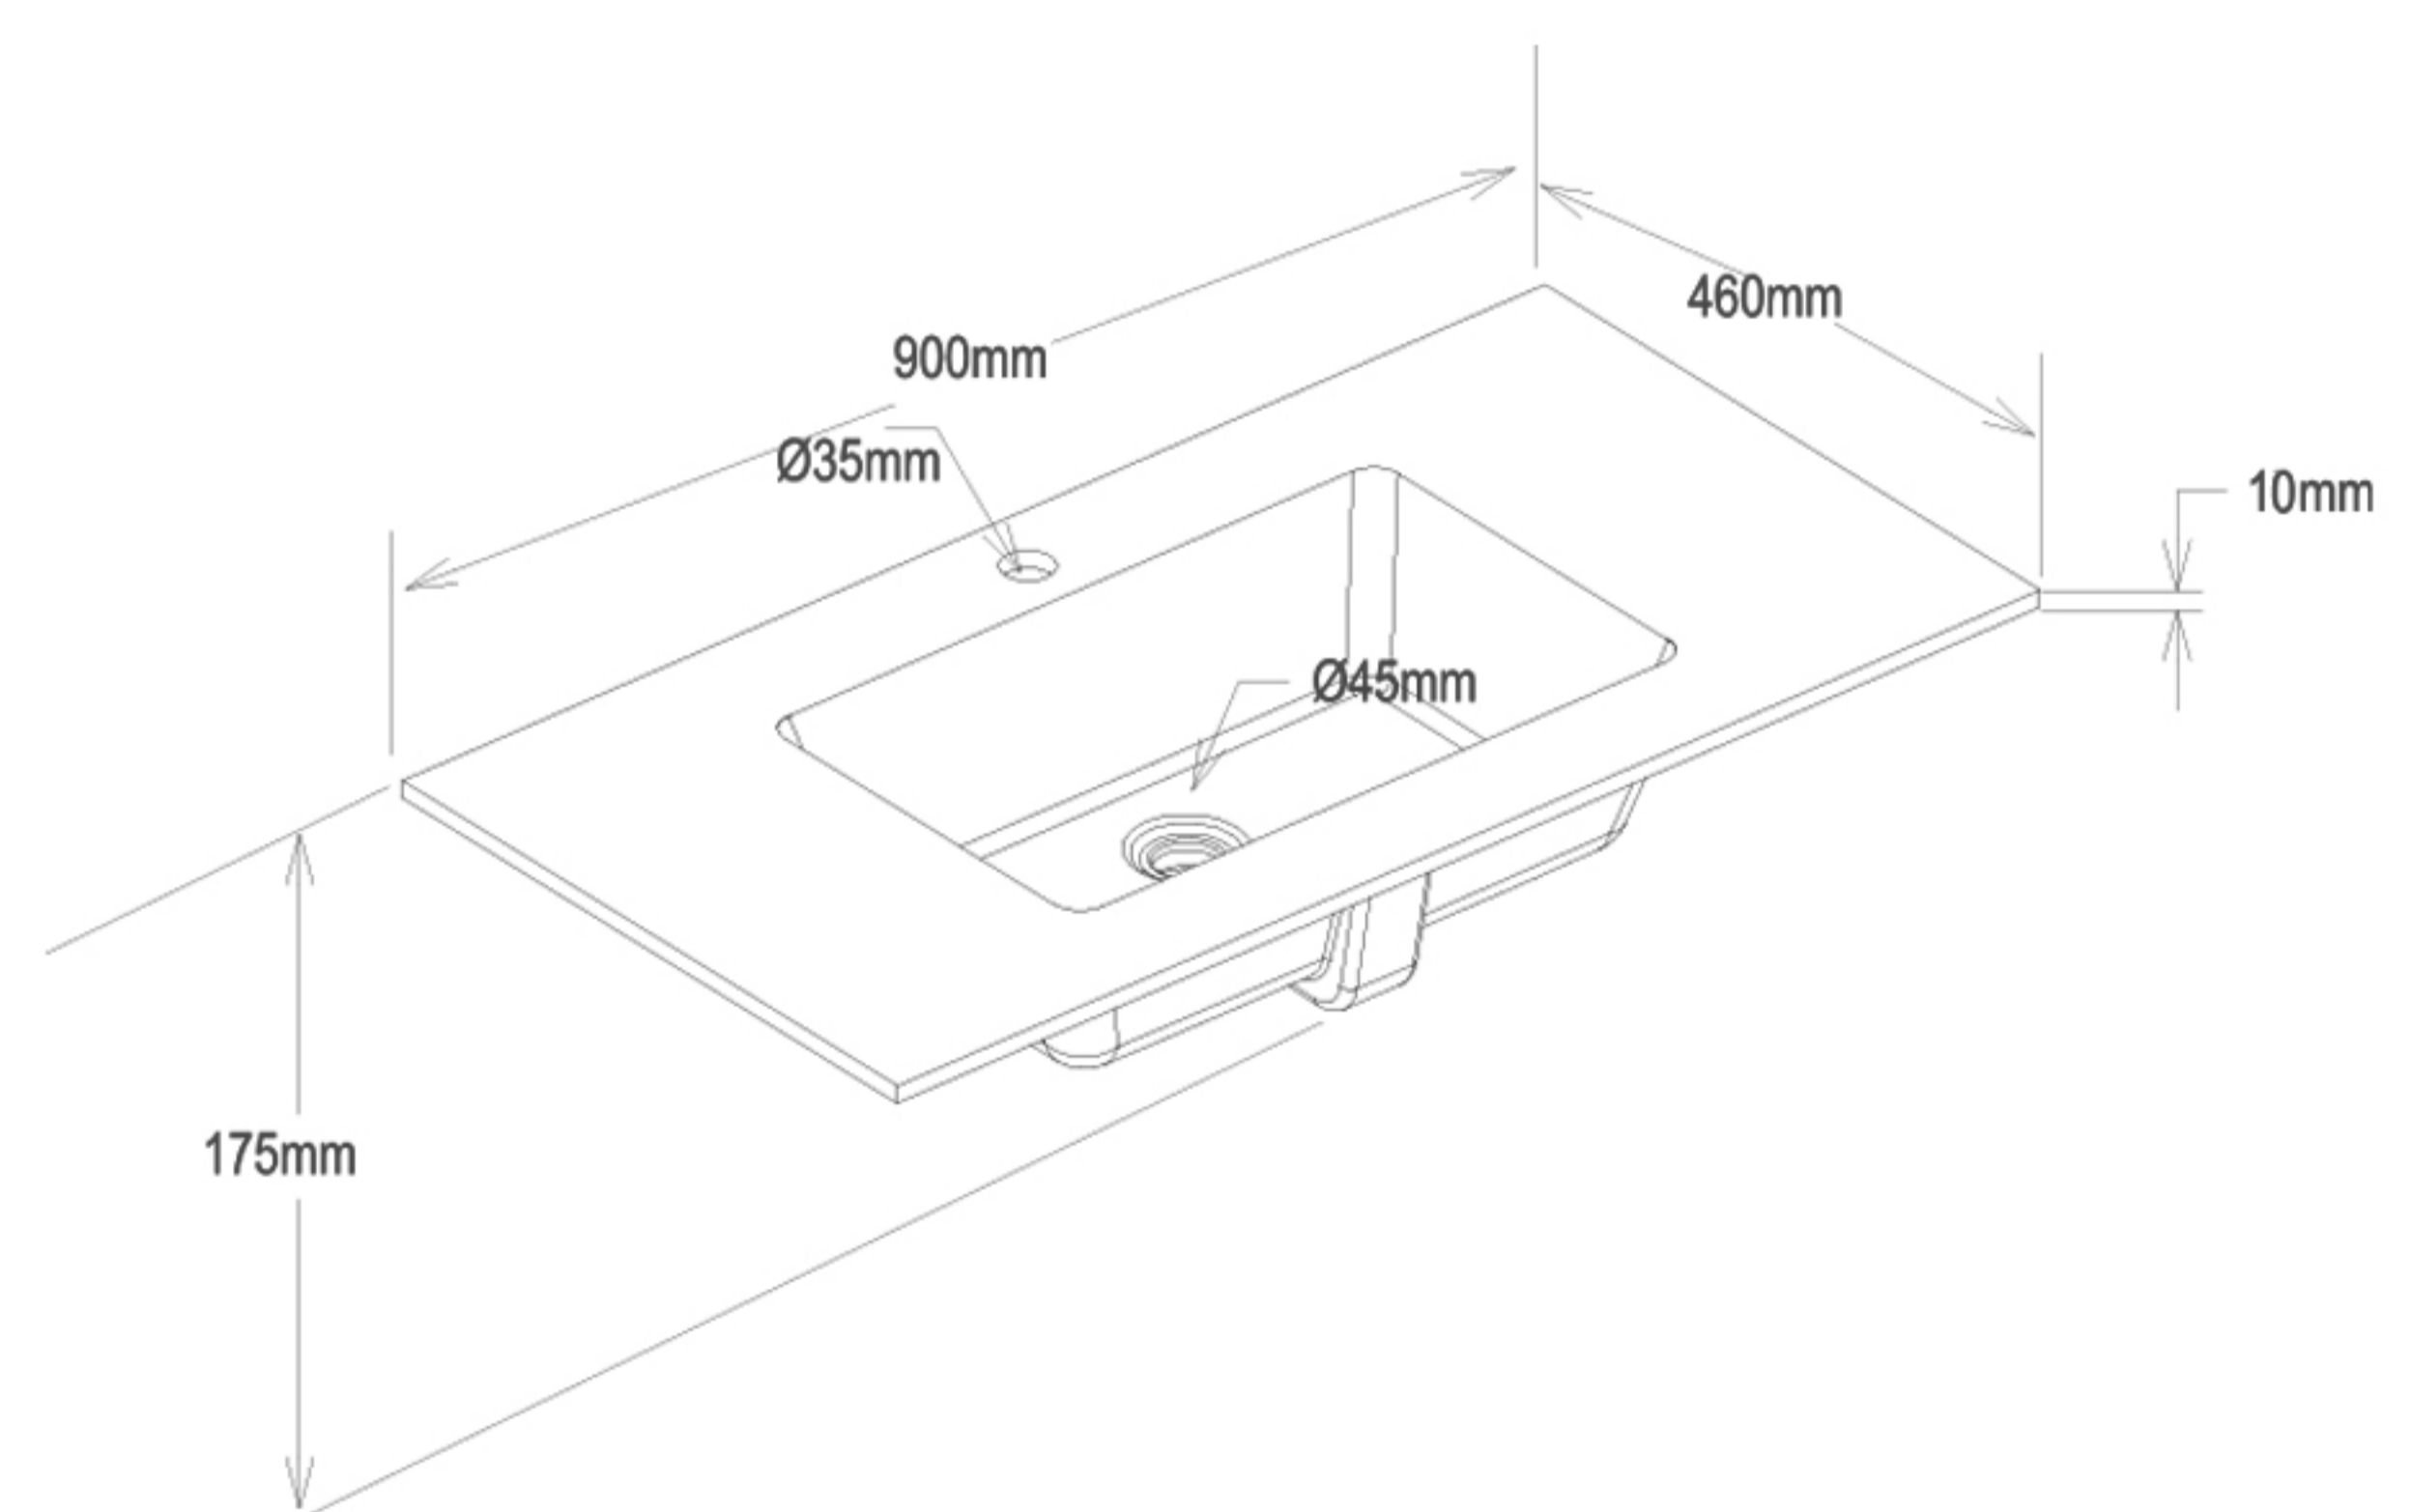

### Superb 900 Vanity

Bathroom Cabinets

Product Code	IL-PCK-SUP-90XX	
Vanity Top	10mm Porcelain Calacutta White	
Basin	Matte white one piece Basin	
Tap Holes	Centred 12 O'Clock 1 Tap Hole	
Size ( mm )	900W x 460D x 560H	
Colours available	IL-PCK-SUP-90MW	Matte White
	IL-PCK-SUP-90OK	Oak

### Vanity description :

Superb 900 Wall Hung Vanity in Oak with 10mm Porcelain Calacutta White and Gloss White Undercounter Basin - 1 Tap Hole

### Size:

All dimensions are approximate and subject to normal variation. Although every effort is made not to change the above product specifications, ILUME reserve the right to do so without prior notification if necessary. Full information on guarantees available upon request.