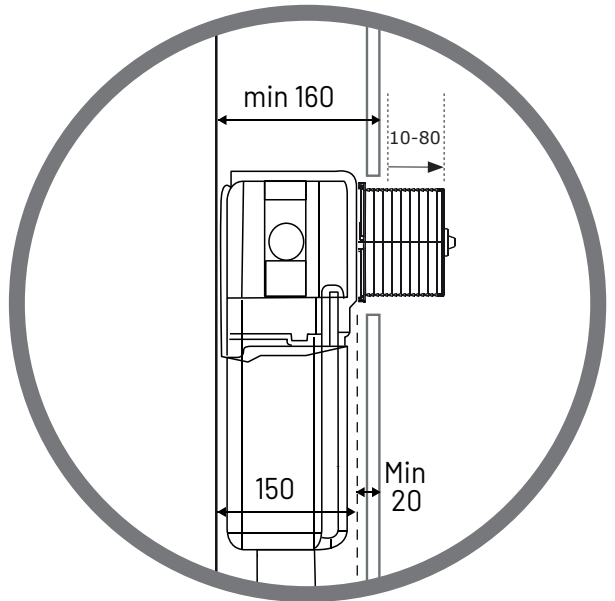

25 kg

COLOURS

White

INCLUSIONS

Complete with soft closing seat and universal connector.

Rimless Flush

Notes

Set out 120 mm (S-Trap)
Suitable for S-Trap or P-Trap Installation.

Top Access

Minimum of 160 mm from rear of cistern to front edge of finished wall surface

Min. projection of 10mm - Max. projection of 80mm of tile flange box required prior to trimming to accommodate

Front Access

4.5 kg

FEATURES

- Dual flush under bench cistern with 4.5/3 litre flush
- 150 mm thickness
- 4-Star WELS rating
- Top or front activation/access
- Supplied with anti-condensation lining
- Stop Cock included
- Brackets for in-wall fixing
- Dust/Tiling protection box
- Protection sponge provided for flush pipe
- 1/2" Flexible hose connection
- 10 Year Warranty
- Manufactured in Europe
- Pneumatic actuator kit included