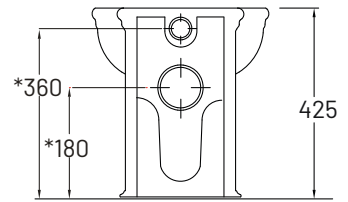

Note: All dimensions are in millimetres and subject to normal manufacturing variance. Studio Bagno Pty Ltd reserves the right to vary specifications at any time without notice. Date created: 25/11/21