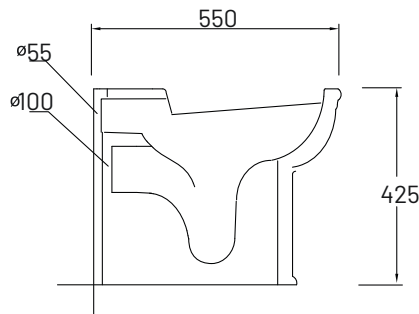

Note: All dimensions are in millimetres and subject to normal manufacturing variance. Studio Bagno Pty Ltd reserves the right to vary specifications at any time without notice. Date created: 25/11/21