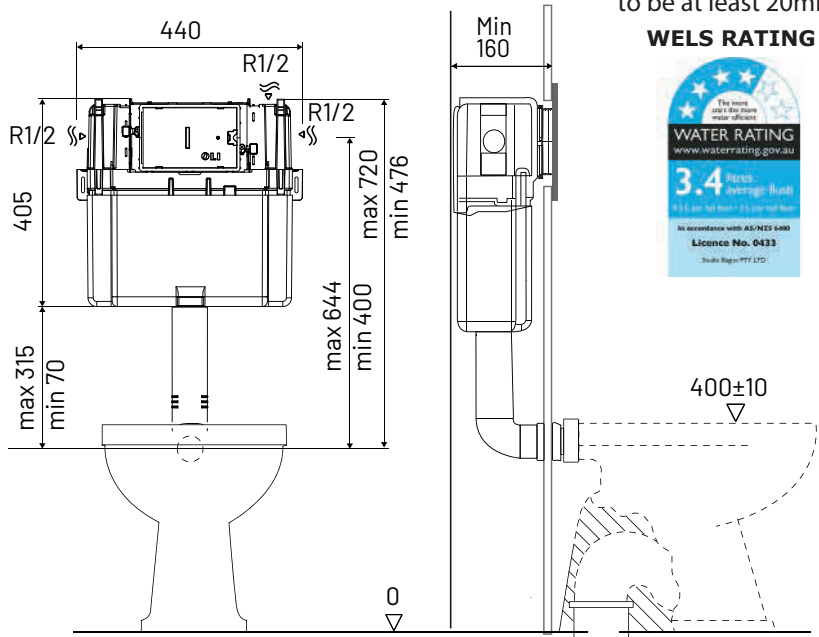

25 kg

COLOURS

White

INCLUSIONS

Complete with soft closing seat and universal connector.

Rimless Flush

Notes

Set out 120 mm (S-Trap)
Suitable for S-Trap or P-Trap Installation.

Top Access

Minimum of 160 mm from rear of cistern to front edge of finished wall surface

Min. projection of 10mm - Max. projection of 80mm of tile flange box required prior to trimming to accommodate

Front Access

4.5 kg

FEATURES

- Dual flush under bench cistern with 4.5/3 litre flush
- 150 mm thickness
- 4-Star WELS rating
- Top or front activation/access
- Supplied with anti-condensation lining
- Stop Cock included
- Brackets for in-wall fixing
- Dust/Tiling protection box
- Protection sponge provided for flush pipe
- 1/2" Flexible hose connection
- 10 Year Warranty
- Manufactured in Europe
- Pneumatic actuator kit included

Minimum thickness from front of cistern to the front face of wall to be at least 20mm

WELS RATING

COMPATIBLE ACTUATORS

Expert Evo

LOW LEVEL/

UNDER BENCH CISTERN

Cistern Code by Actuator

GLAM