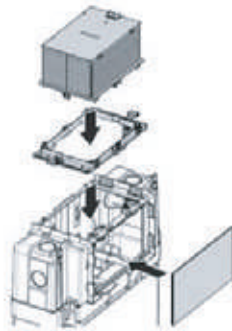

25 kg

COLOURS

White

INCLUSIONS

Complete with soft closing seat and universal connector.

Rimless Flush

Notes

Set out 120 mm (S-Trap)
Suitable for S-Trap or P-Trap Installation.

Top Access

Minimum of 160 mm from rear of cistern to front edge of finished wall surface

Min. projection of 10mm - Max. projection of 80mm of tile flange box required prior to trimming to accommodate

Front Access

4.5 kg

FEATURES

- Dual flush under bench cistern with 4.5/3 litre flush
- 150 mm thickness
- 4-Star WELS rating
- Top or front activation/access
- Supplied with anti-condensation lining
- Stop Cock included
- Brackets for in-wall fixing
- Dust/Tiling protection box
- Protection sponge provided for flush pipe
- 1/2" Flexible hose connection
- 10 Year Warranty
- Manufactured in Europe
- Pneumatic actuator kit included