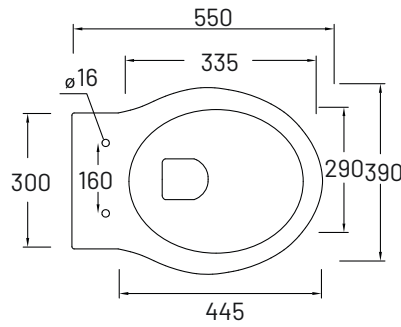

Note: All dimensions are in millimetres and subject to normal manufacturing variance. Studio Bagno Pty Ltd reserves the right to vary specifications at any time without notice. Date created: 25/11/21