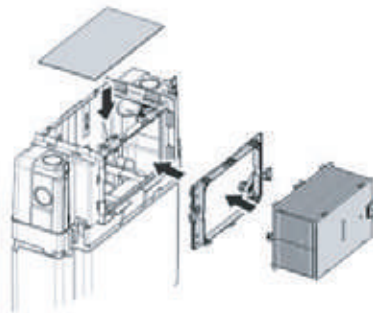

25 kg

COLOURS

White

INCLUSIONS

Complete with soft closing seat and universal connector.

Rimless Flush

Notes

Set out 120 mm (S-Trap)
Suitable for S-Trap or P-Trap Installation.

Top Access

Minimum of 160 mm from rear of cistern to front edge of finished wall surface

Min. projection of 10mm - Max. projection of 80mm of tile flange box required prior to trimming to accommodate

Front Access

4.5 kg

FEATURES

- Dual flush under bench cistern with 4.5/3 litre flush
- 150 mm thickness
- 4-Star WELS rating
- Top or front activation/access
- Supplied with anti-condensation lining
- Stop Cock included
- Brackets for in-wall fixing
- Dust/Tiling protection box
- Protection sponge provided for flush pipe
- 1/2" Flexible hose connection
- 10 Year Warranty
- Manufactured in Europe
- Pneumatic actuator kit included