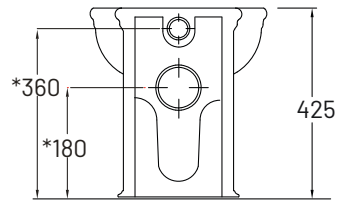

STUDIO BAGNO

CLEANMAX
ANTI-BACTERIAL
SELF CLEANING GLAZE

IMPERO WALL FACED PAN

STYLE

Wall Faced Pan

CODE

IMP002 - White Seat
IMP002/BS - Black Seat

WEIGHT

25 kg

COLOURS

White

INCLUSIONS

Complete with soft closing seat and universal connector.

Rimless Flush

Notes

Set out 120 mm (S-Trap)
Suitable for S-Trap or P-Trap Installation.

Cleanmax nanotech anti-bacterial surface technology.

Available with black soft close seat
(+$149 Inc GST)