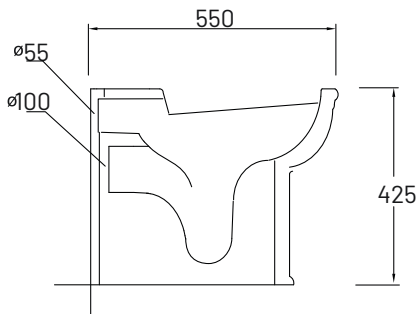

STUDIO BAGNO

CLEANMAX
ANTI-BACTERIAL
SELF CLEANING GLAZE

IMPERO WALL FACED PAN

STYLE

Wall Faced Pan

CODE

IMP002 - White Seat
IMP002/BS - Black Seat

WEIGHT

25 kg

COLOURS

White

INCLUSIONS

Complete with soft closing seat and universal connector.

Rimless Flush

Notes

Set out 120 mm (S-Trap)
Suitable for S-Trap or P-Trap Installation.

Cleanmax nanotech anti-bacterial surface technology.

Available with black soft close seat
(+$149 Inc GST)