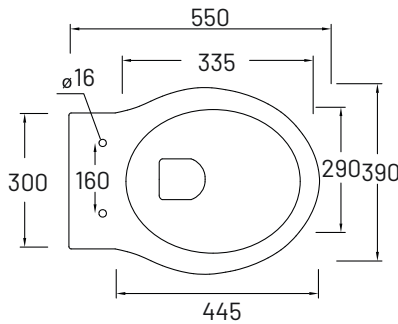

STUDIO BAGNO

CLEANMAX
ANTI-BACTERIAL
SELF CLEANING GLAZE

IMPERO WALL FACED PAN

STYLE

Wall Faced Pan

CODE

IMP002 - White Seat
IMP002/BS - Black Seat

WEIGHT

25 kg

COLOURS

White

INCLUSIONS

Complete with soft closing seat and universal connector.

Rimless Flush

Notes

Set out 120 mm (S-Trap)
Suitable for S-Trap or P-Trap Installation.

Cleanmax nanotech anti-bacterial surface technology.

Available with black soft close seat
(+$149 Inc GST)