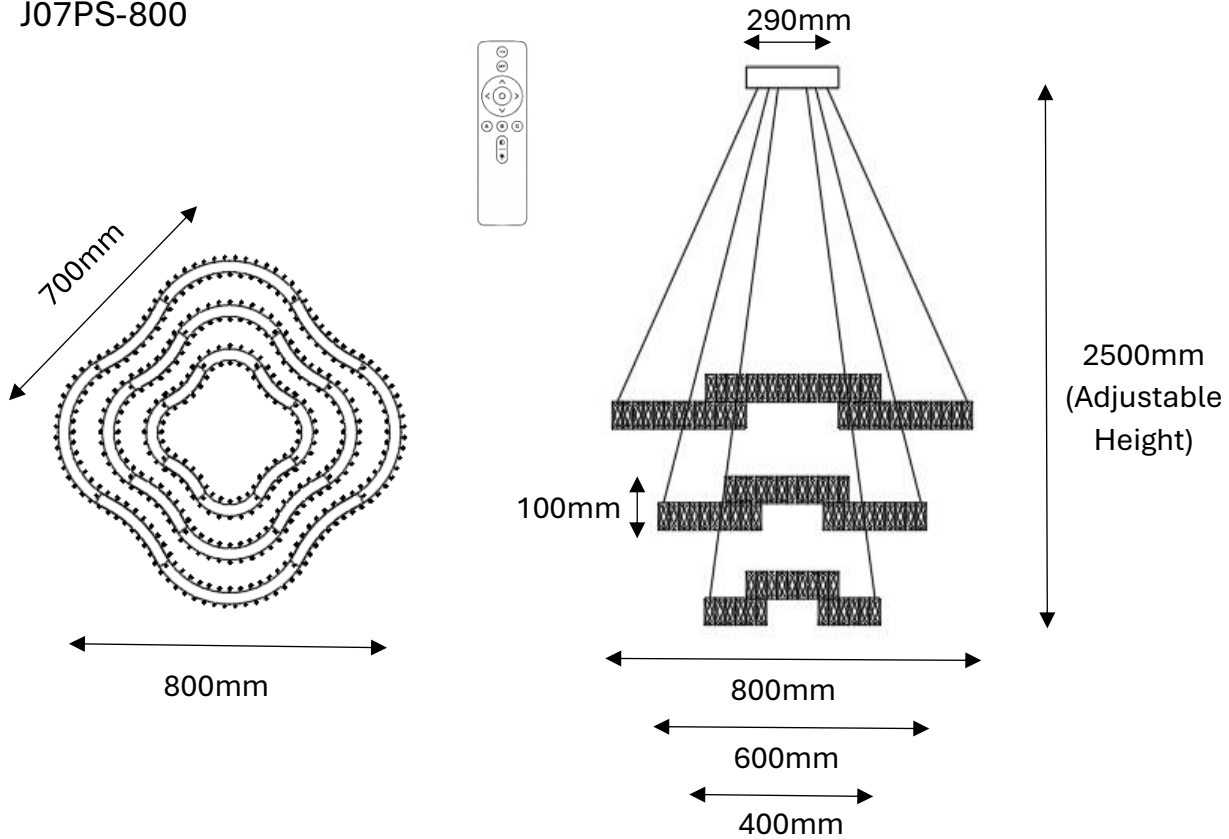

JENGA 3 Tier Crystal Pendant Tri-Colour LED (Chrome)

J07PS-800

- Finishes/ Material: Gloss Chrome Stainless Steel & Clear Crystal
- Input Voltage/ Wattage: 220-240V / 150W LED
- Assembly: Assembled
- Approval: Standards Australia Approvals (SAA) & RCM
- IP Rating: IP20 (For Indoor Use Only)
- Warranty: 2 Years

Globes:

- Globe Type: Integrated LED 150W – Lumens 15000
- Colour Temperature: Tri-Colours LED (Warm White 3000K/ Cool White 4000K/ Daylight 6000K)
- Remote Control: Yes (LED colour changed and dimmable by remote control)

Product Dimensions:

- Width / Diameter: 800+600+400mm
- Height: Max 2500mm (Adjustable cable & 3-Tier can be rotated)
- Weight: 17.5kg approx.
- Canopy Size: Φ 290 x H40mm
- Crystal Size: 22 x 50mm

* Must be installed by a licenced electrician *