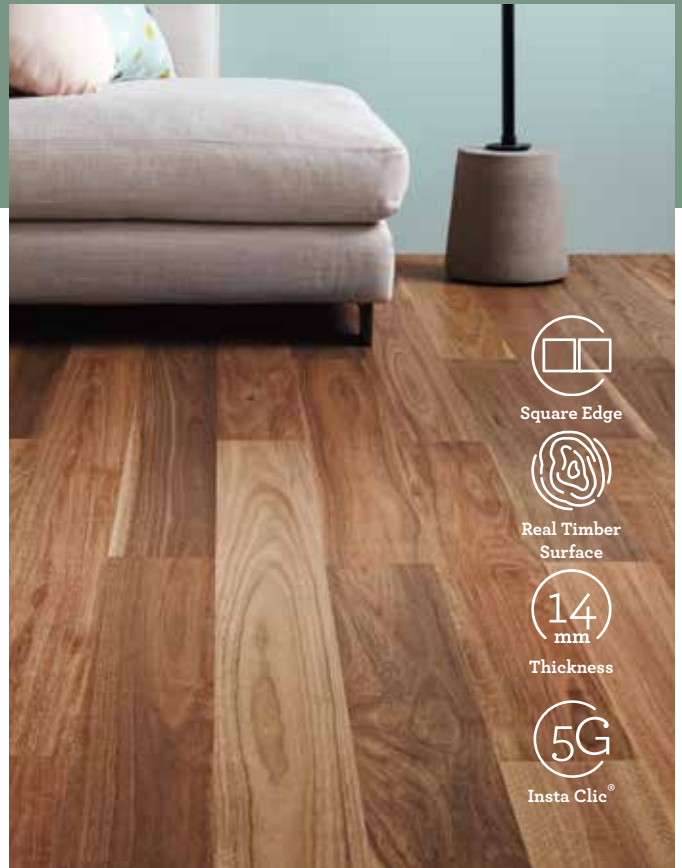

JAMIESON HARDWOOD

Jamieson Hardwood is a stunning timber floor available in popular Australian species – Blackbutt and Spotted Gum – with a variety of size and finish options. Choose your preferred style and width, and consider mixing board lengths for beautiful natural Australian style flooring.

545

Blackbutt

Brushed

Adds texture to the surface for natural rustic charm.

Board Size	Box
1820 x 130 x 14mm	8 Boards Equivalent[^] (1.89m²)
2100 x 130 x 14mm	8 Boards Equivalent[^] (2.18m²)
1820 x 180 x 14mm	6 Boards Equivalent[^] (1.97m²)
2100 x 180 x 14mm	6 Boards Equivalent[^] (2.27m²)