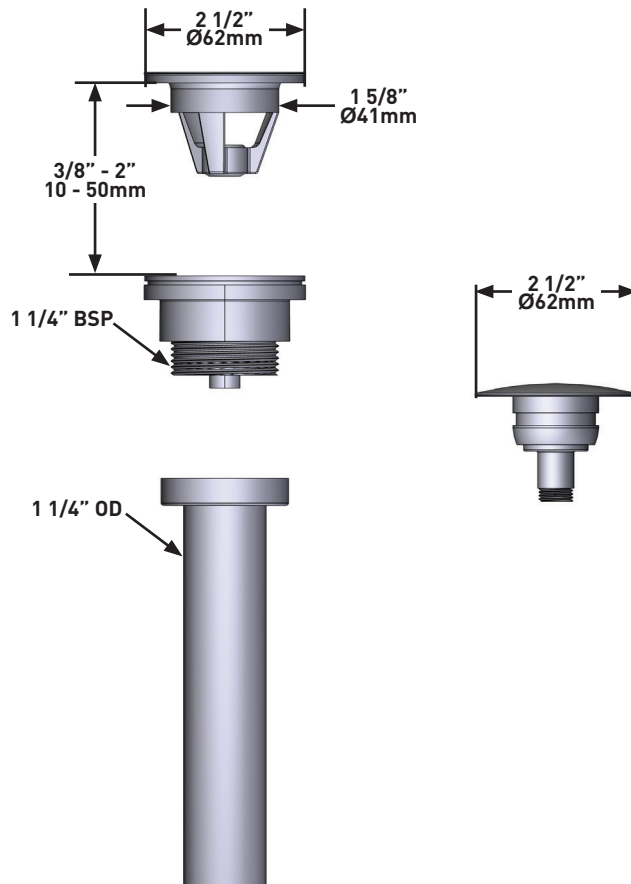

SPECIFICATIONS

DESCRIPTION

- Universal free flow basin drain

WARRANTY

- Visit www.houseofrohl.uk for more information

Drain Kit

MODELS: K-28 series

For care and cleaning, product warranty, and additional information contact: