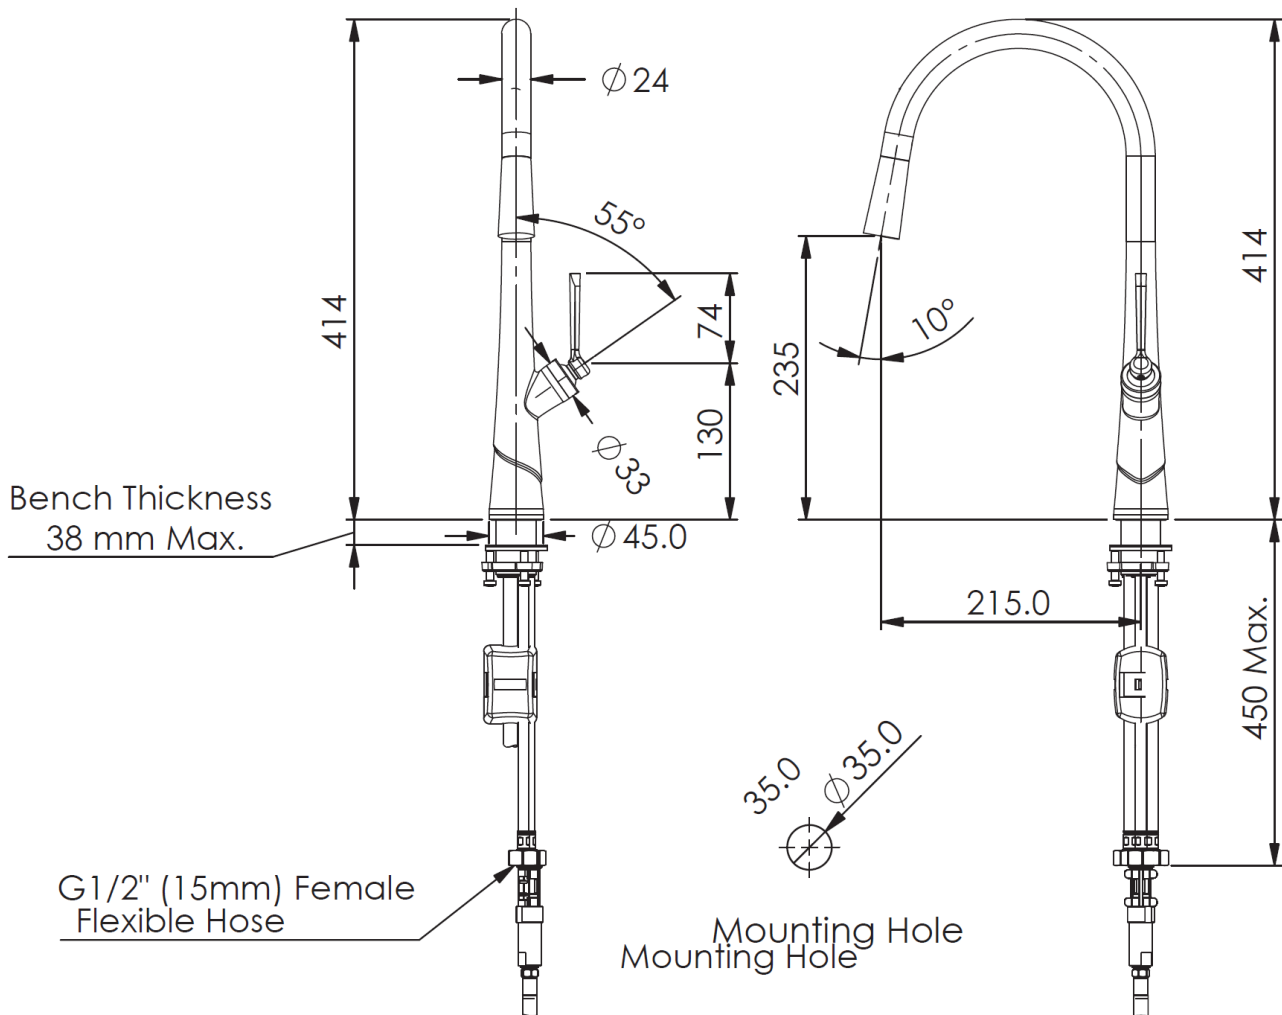

## Kontakt® Pull-Down Sink Mixer

- LF19580254CP | Chrome
- LF19580254BN | Brushed Nickel
- LF19580254BB | Brushed Brass
- LF19580254MB | Matte Black
- LF19580254GM | Gun Metal
- LF19580254BC | Brushed Copper

WELS 5 Star 6.0L/M | MP  
Swivel Spout | Dual Function Spray  
KONTACT® Technology

**AU** PHONE - 1800 244 487  
EMAIL - [ausales@greenstapware.com](mailto:ausales@greenstapware.com)  
WEBSITE - [greenstapware.com.au](http://greenstapware.com.au)