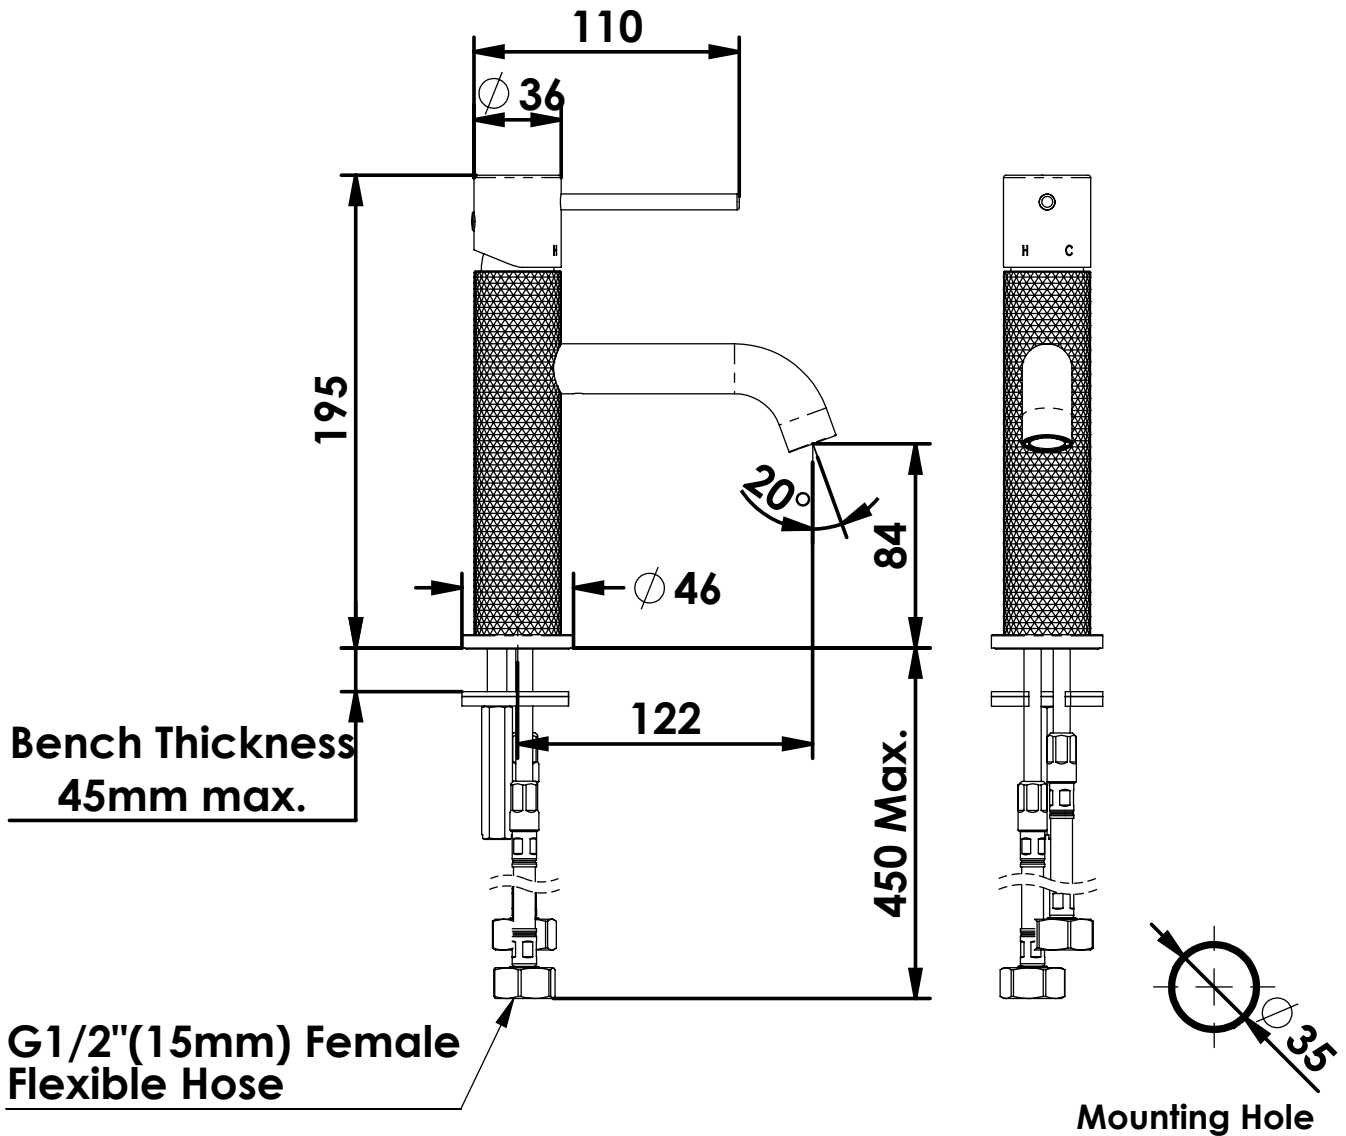

## Basin Mixer

- LF2130255BN | Brushed Nickel
- LF2130255BB | Brushed Brass
- LF2130255BC | Brushed Copper
- LF2130255CP | Chrome

WELS 5 Star 6.0L/M | MP | Fixed Spout  
European Brass Cartridge

**AU** PHONE - 1800 244 487  
 EMAIL - [aussales@greenstapware.com](mailto:aussales@greenstapware.com)  
 WEBSITE - [greenstapware.com.au](http://greenstapware.com.au)