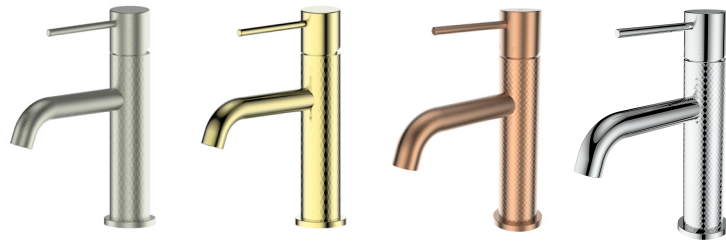

# TESORA

## Basin Mixer

- LF2130255BN | Brushed Nickel
- LF2130255BB | Brushed Brass
- LF2130255BC | Brushed Copper
- LF2130255CP | Chrome

WELS 5 Star 6.0L/M | MP | Fixed Spout  
European Brass Cartridge

**AU** PHONE - 1800 244 487  
 EMAIL - [aussales@greenstapware.com](mailto:aussales@greenstapware.com)  
 WEBSITE - [greenstapware.com.au](http://greenstapware.com.au)