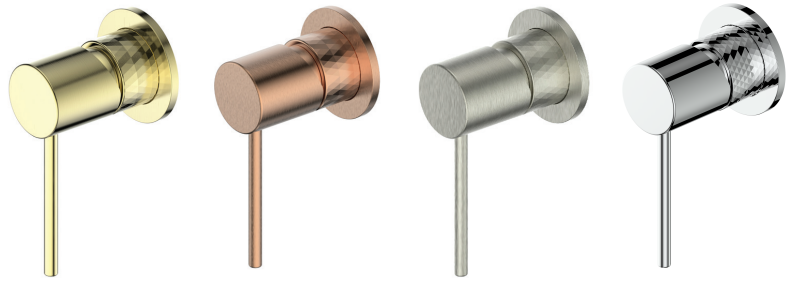

TESORA Shower Mixer

LF2130257BN | Brushed Nickel
LF2130257BB | Brushed Brass
LF2130257BC | Brushed Copper
LF2130257CP | Chrome

WELS N/A | Ø 55mm faceplate

AU PHONE - 1800 244 487
EMAIL - aussales@greenstapware.com
WEBSITE - greenstapware.com.au