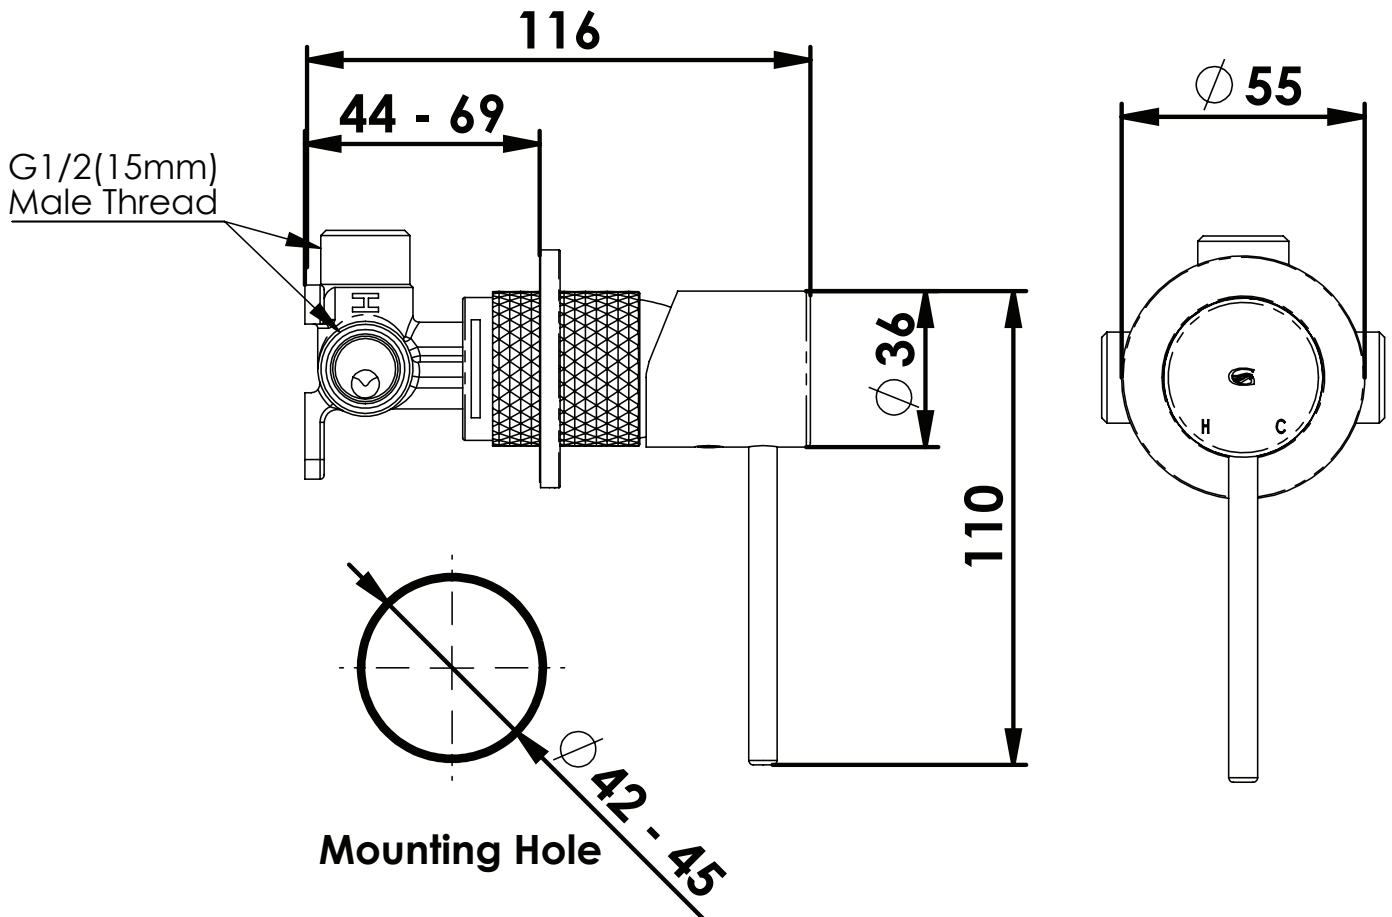

TESORA Shower Mixer

LF2130257BN | Brushed Nickel
LF2130257BB | Brushed Brass
LF2130257BC | Brushed Copper
LF2130257CP | Chrome

WELS N/A | Ø 55mm faceplate

AU PHONE - 1800 244 487
EMAIL - aussales@greenstapware.com
WEBSITE - greenstapware.com.au